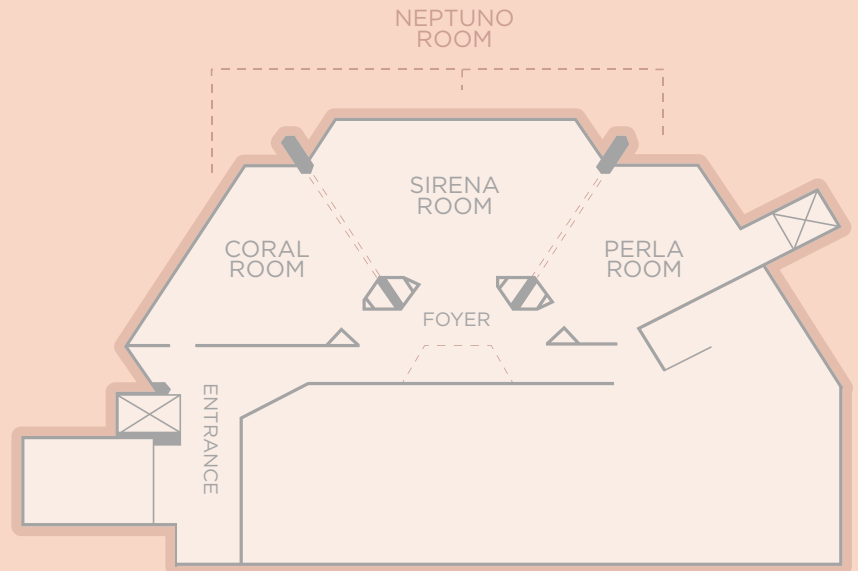

## OUR RESORT

---

The Park Royal Beach Acapulco is found in one of the port's most exclusive areas, within the famous Brisas Guitarron development, providing direct access to the beach.

The resort receives you with 208 rooms with a view of the ocean, abundant greenery or pool. We compliment your stay with three restaurants, three bars, two snack bars and a soda fountain.

ROOMS	NATURAL LIGHT	sqft	LONG	WIDE	HIGH	CONFERENCE
Neptuno	X (Ocean view)	2,475	Irregular	Irregular	13.74	75 pax
Coral	X (Ocean view)	473	Irregular	Irregular	14	20 pax
Sirena	X (Ocean view)	839	Irregular	Irregular	14	40 pax
Perla	X (Ocean view)	581	Irregular	Irregular	13.7	15 pax