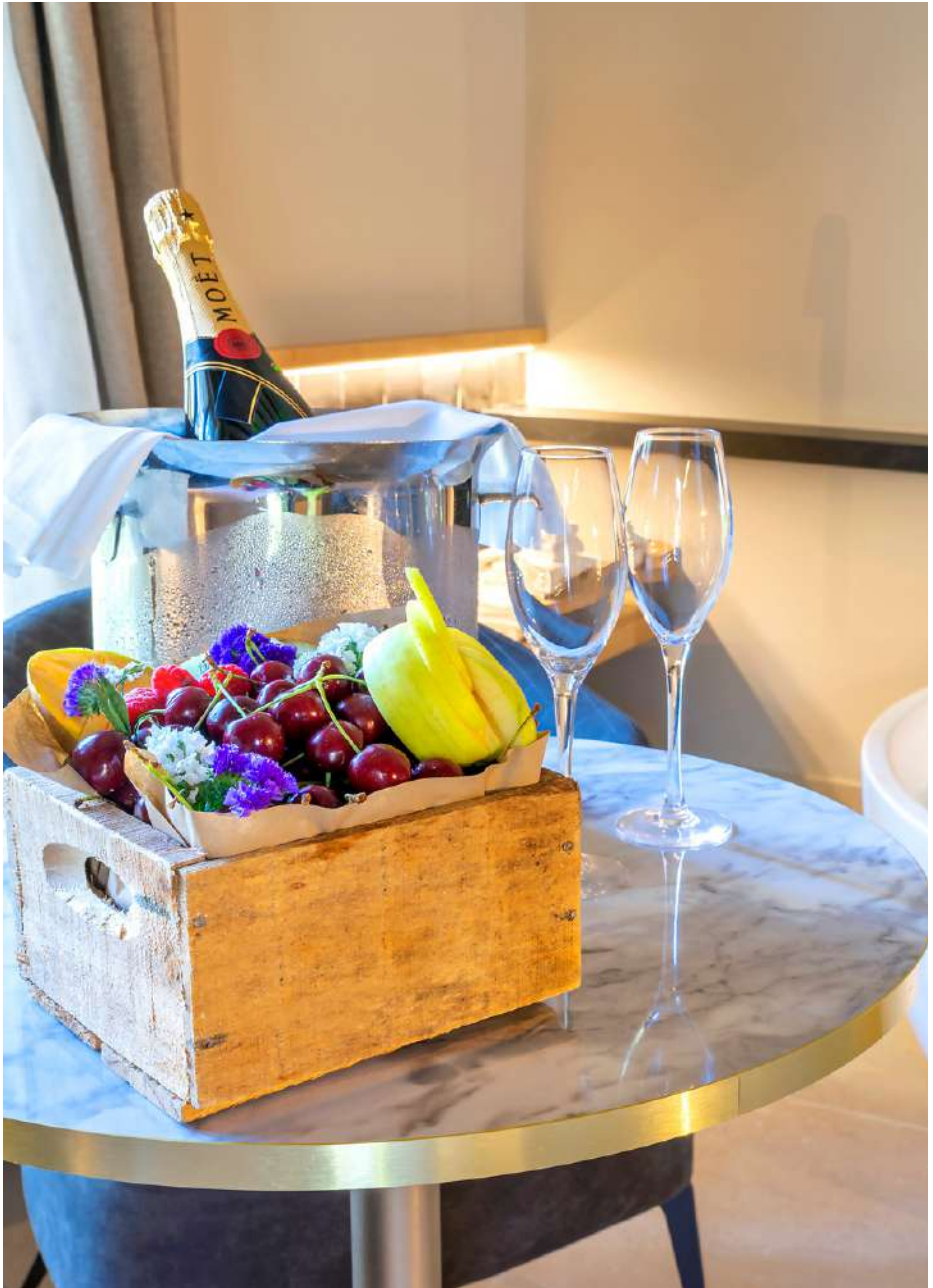

HOTEL
HUERTO
DEL CURA
****