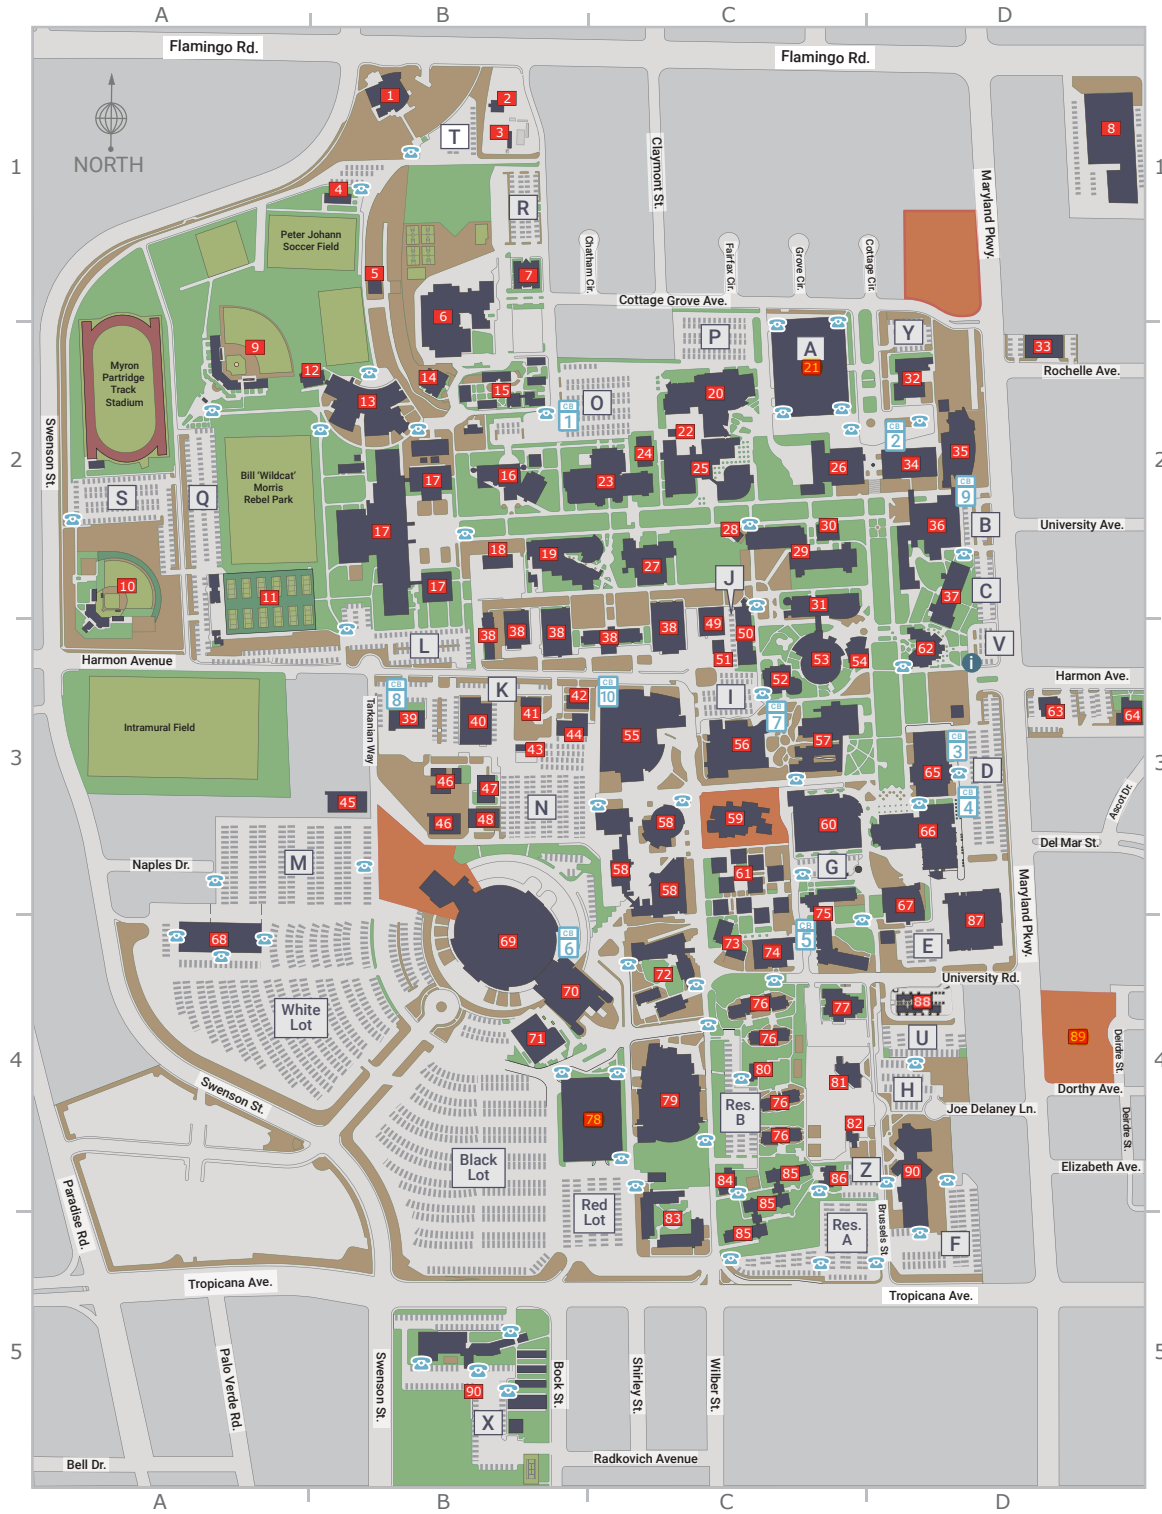

## Campus Map Main Campus

4505 S. Maryland Pkwy.  
Las Vegas, NV 89154

[unlv.edu/maps](http://unlv.edu/maps)  
[unlv.edu/parking](http://unlv.edu/parking)

**LEGEND:**

- Construction Zone
- CAT Paratransit Bus Stop
- Emergency Phones
- Information Booth (open 7 a.m. - 5 p.m.)

**PARKING ACCESS:**

**FACULTY/STAFF PARKING:**  
A, B, C, D, E, I, J, K, L, M, N, O, P, Q, X, Y, Z, Red Lot, White Lot, and Tropicana Garage

**STUDENT PARKING:**  
A, F, H, L, M, O, P, Q, R, T, U, X, Black Lot, Red Lot, White Lot, and Tropicana Garage