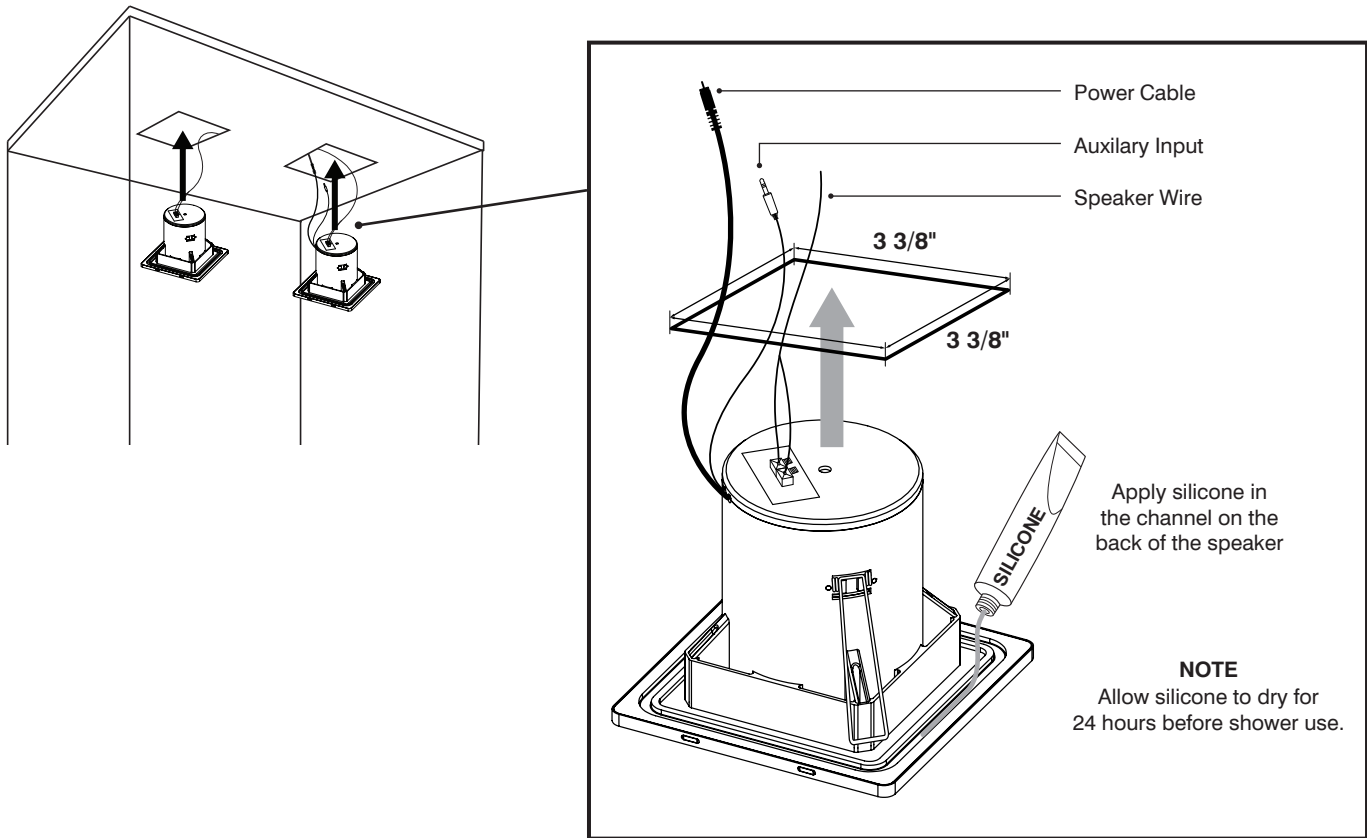

4 Placing and Sealing Speakers

- **C** Apply the supplied silicone in the channel on the back of the speaker and insert the speaker into the cutout, sealing it to the wall. Allow silicone to dry for 24 hours before use.

NOTE

TEST SPEAKERS WITH YOUR AUDIO SYSTEM BEFORE SEALING THEM INTO PLACE WITH SILICONE