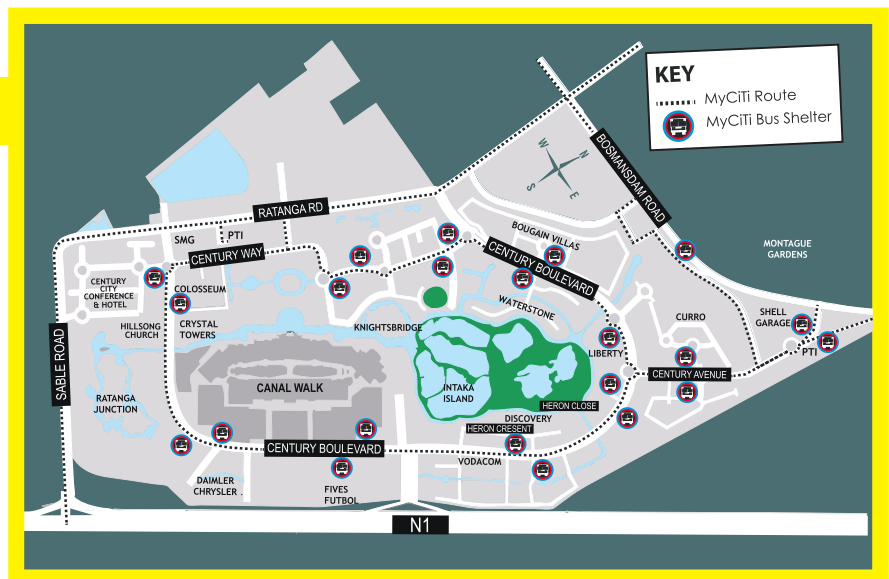

FOR MORE INFORMATION PLEASE CONTACT:
021 552 6889 or email info@centurycity.co.za

The nett income will be shared 50/50 between the Intaka Island Trust & MyCiTi.