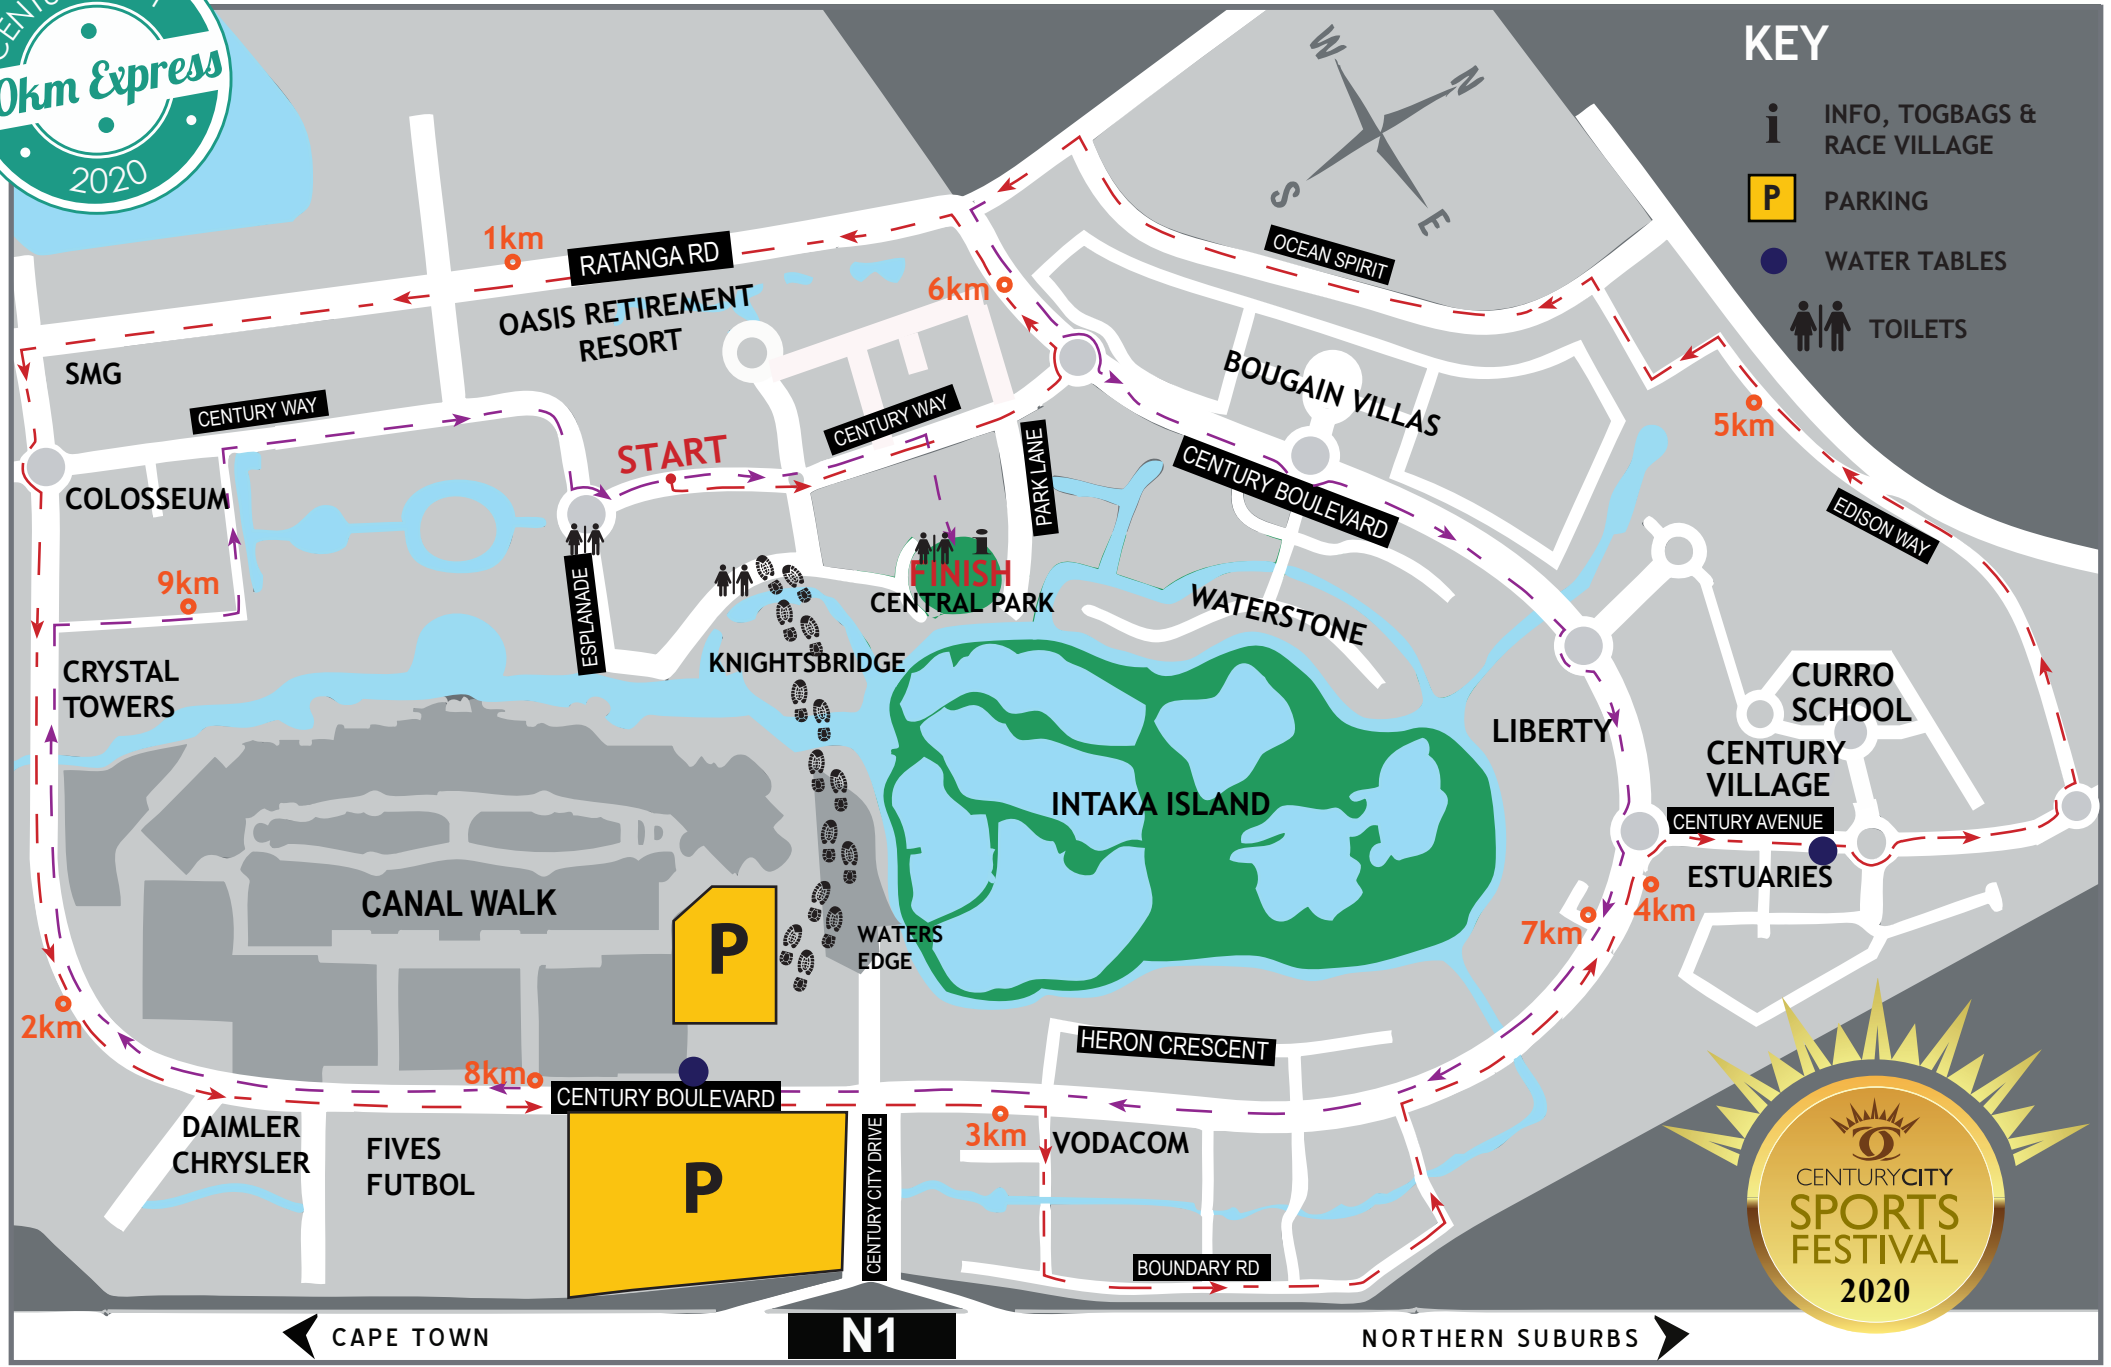

CENTURY CITY 10KM EXPRESS WITH DISCOVERY VITALITY ROUTE MAP

- KEY**
- INFO, TOGBAGS & RACE VILLAGE
 - PARKING
 - WATER TABLES
 - TOILETS

← CAPE TOWN

N1

→ NORTHERN SUBURBS