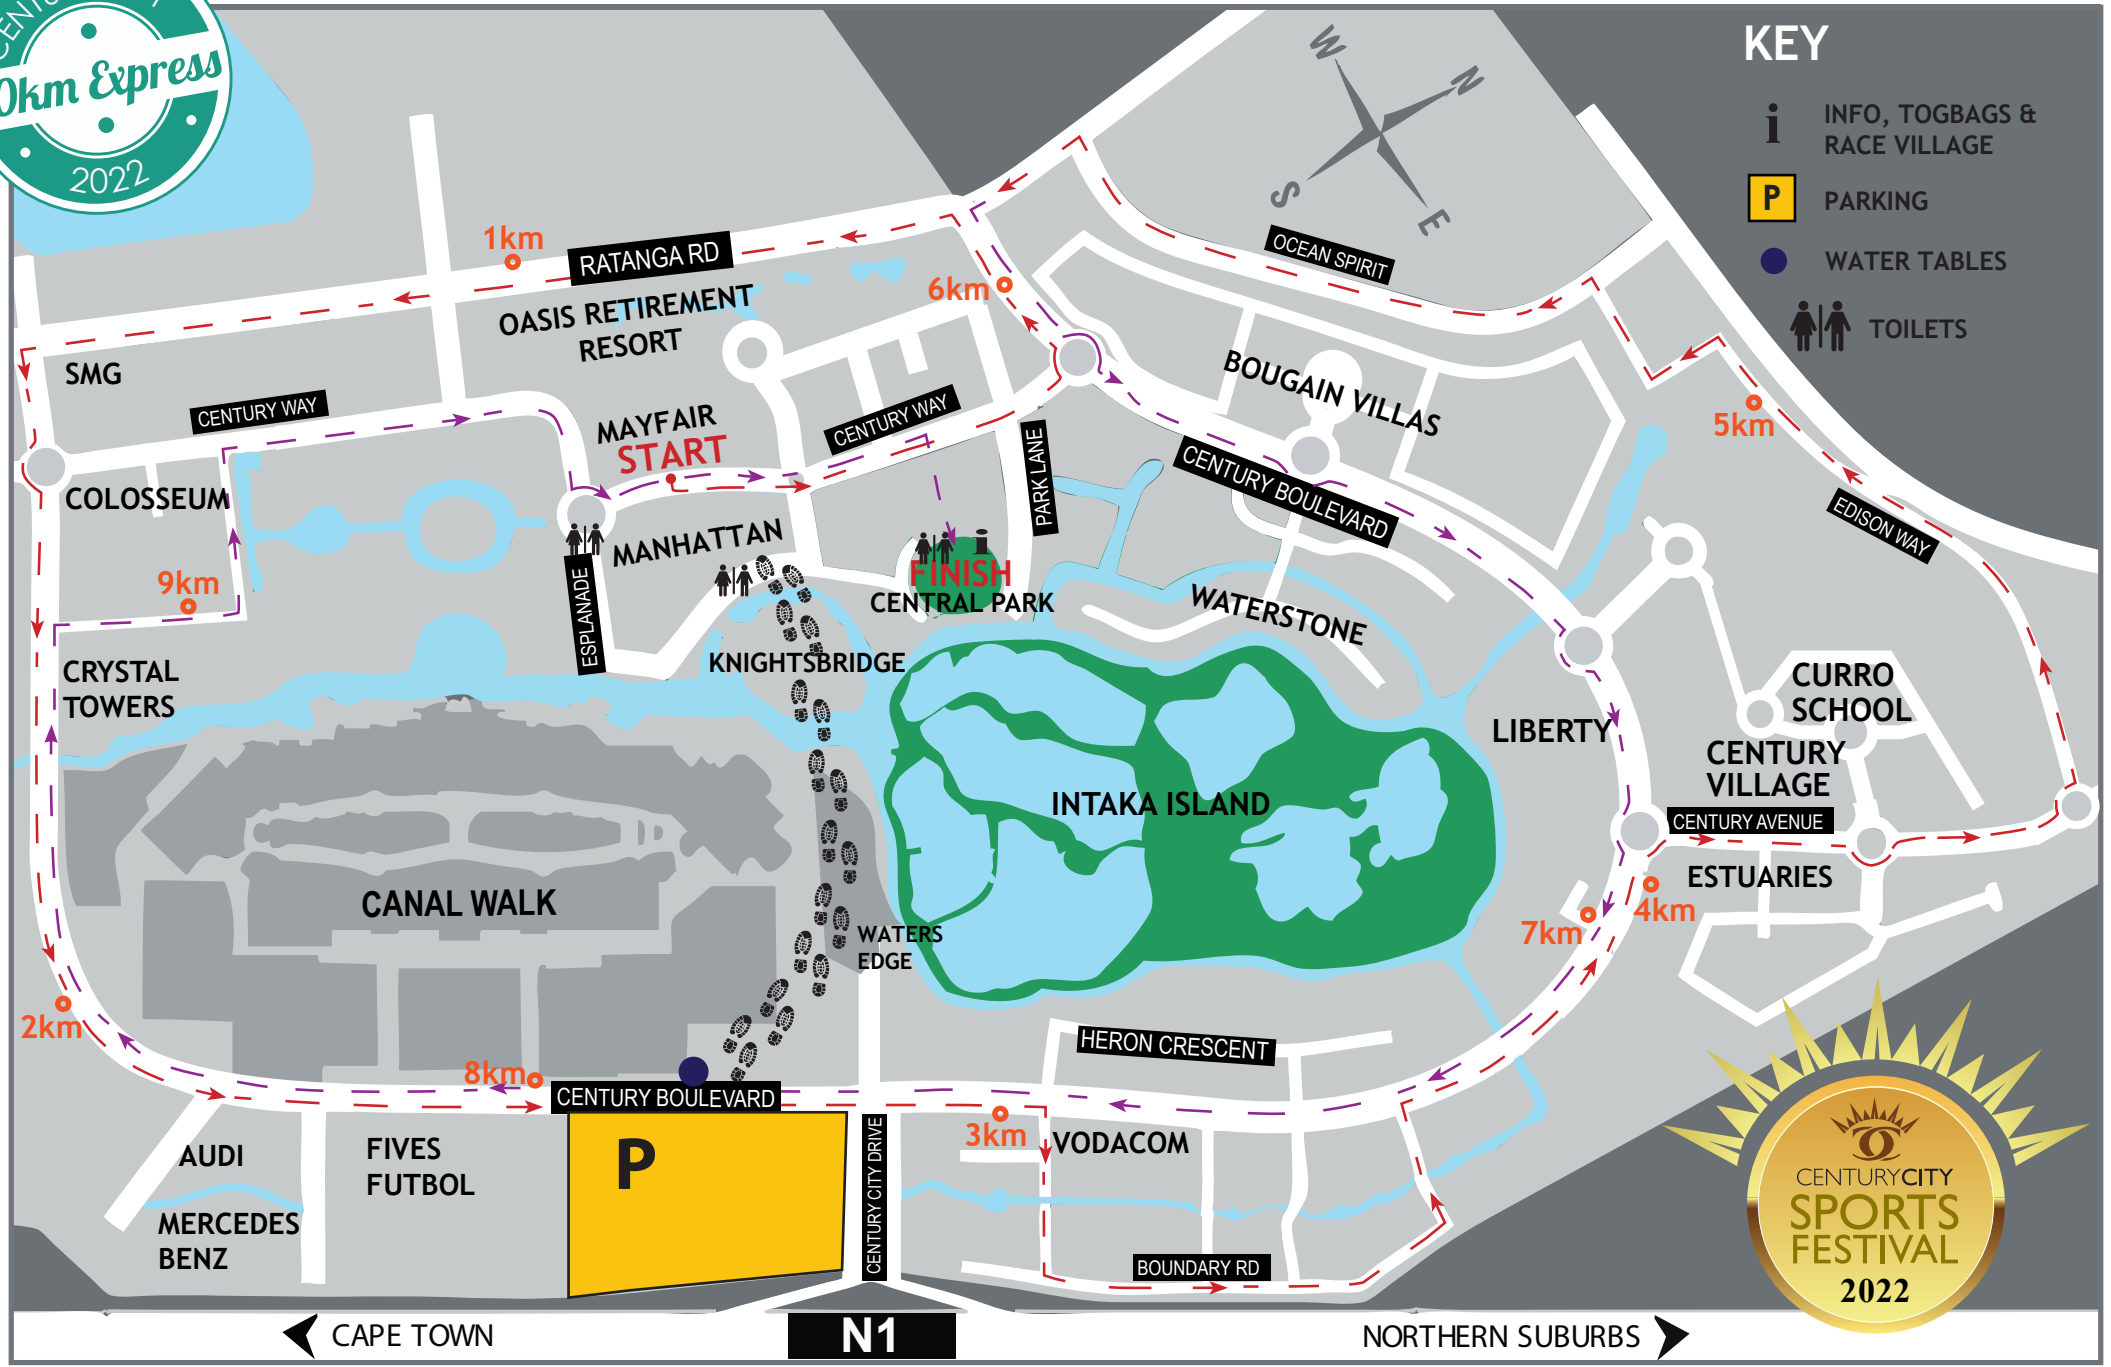

CENTURY CITY 10KM EXPRESS WITH DISCOVERY VITALITY ROUTE MAP

1. ### KEY
2. **i** INFO, TOGBAGS & RACE VILLAGE
   - **P** PARKING
   - **●** WATER TABLES
   - **♂ ♀** TOILETS