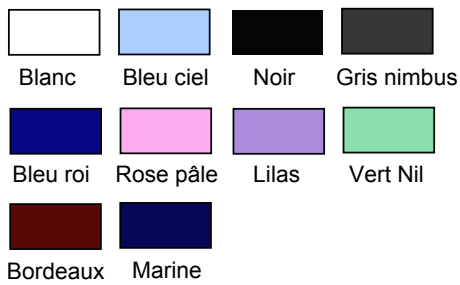

**MADLP000**

65% Polyester 35% Coton 195 g/m<sup>2</sup>

**MADLP002**

100% Coton 180 g/m<sup>2</sup>

**MADLP001**

65% Polyester 35% Coton 160 g/m<sup>2</sup>