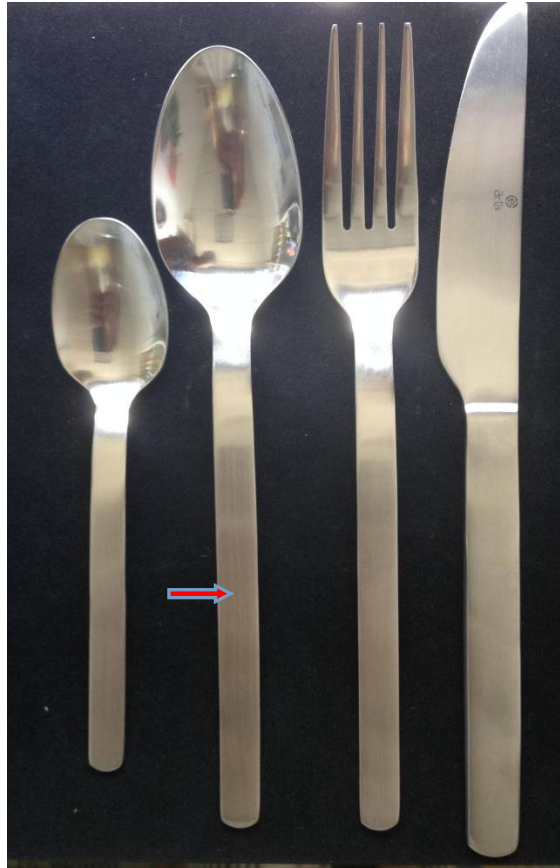

1965  
**GAFIC**

**Table Spoon**

**Reference: RK-3-2/ 050952**

**specification:**

Specification								
material	thickness	weight (g)	total long	head long	head wide	handle wide	wide of neck	finished
18/0	2.0mm	43.2	19	5.9	3.8	1	1	satin