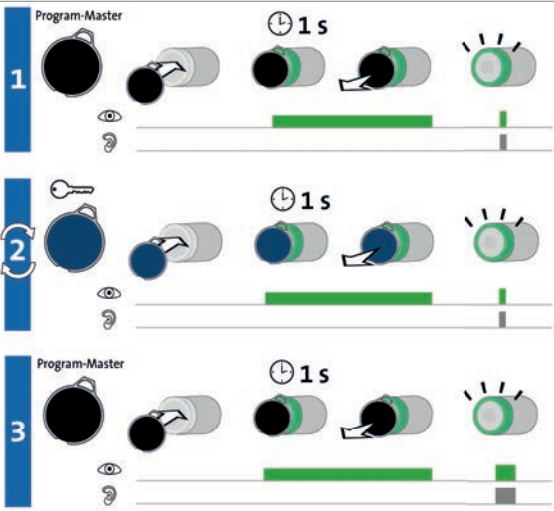

=

= System-Master

= Program-Master

= Time-Master

=

=

PZ2

Montage
Assembly
Assemblage
Assemblaggio
Montage
Montaje

Administration

Administration
Administration
Amministratozione
Beheerder
Administración

B**C**

D

OPTIONAL

 min. 2 sec
max. 180 sec

DELETE

DELETE

Program-Master

RESET

System-Master

Tür öffnen

Open door

Ouvrir la porte

Aprire

Deur openen