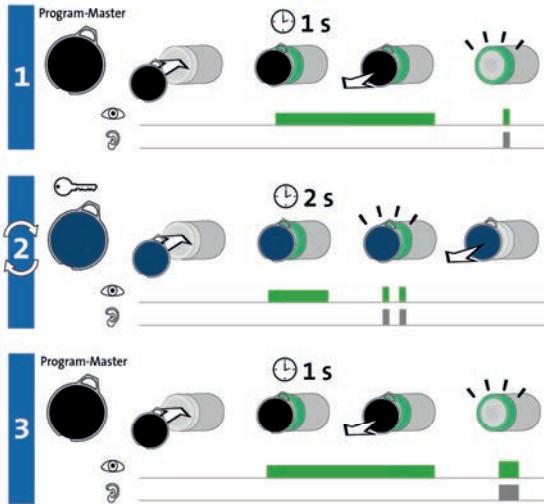

=

= System-Master

= Program-Master

= Time-Master

=

=

PZ2

Montage
Assembly
Assemblage
Assemblaggio
Montage
Montaje

Administration

Administration
Administration
Amministratozione
Beheerder
Administración

B**C**

D

OPTIONAL

 min. 2 sec
max. 180 sec

DELETE

DELETE

Program-Master

RESET

System-Master

Tür öffnen

Open door

Ouvrir la porte

Aprire

Deur openen

Abrir puerta

1

2

3

4

4

Tür abschließen

Lock door