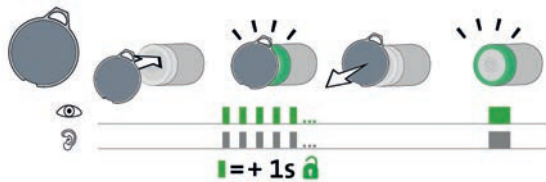

=

= System-Master

= Program-Master

= Time-Master

=

=

PZ2

Montage
Assembly
Assemblage
Assemblaggio
Montage
Montaje

Administration

Administration
Administration
Amministratozione
Beheerder
Administración

B**C**

D

OPTIONAL

 min. 2 sec
max. 180 sec

DELETE

DELETE

Program-Master

RESET

System-Master

Tür öffnen

Open door

Ouvrir la porte

Aprire

Deur openen