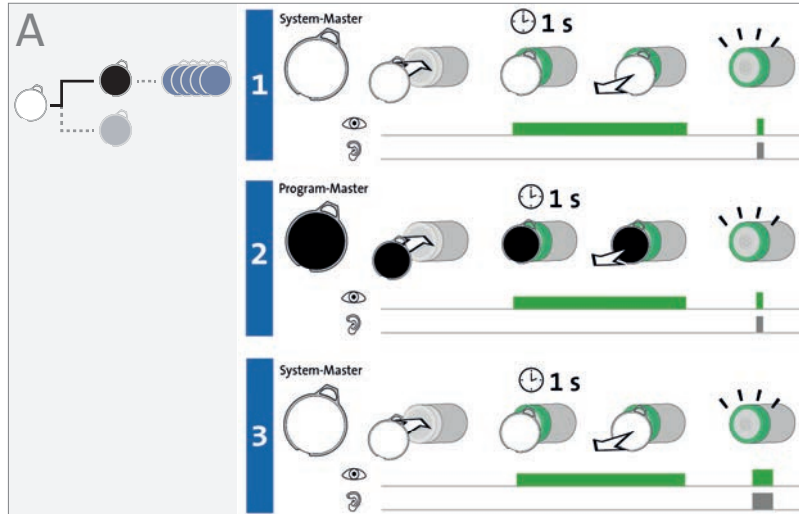

=

= System-Master

= Program-Master

= Time-Master

=

=

PZ2

Montage
Assembly
Assemblage
Assemblaggio
Montage
Montaje

Administration

Administration
Administration
Amministratozione
Beheerder
Administración

B**C**

D

OPTIONAL

 min. 2 sec
max. 180 sec

DELETE

DELETE

Program-Master

RESET

System-Master

Tür öffnen

Open door

Ouvrir la porte

Aprire

Deur openen