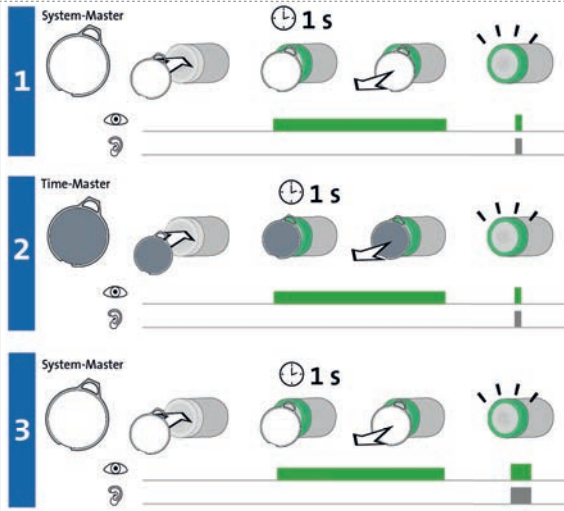

=

= System-Master

= Program-Master

= Time-Master

=

=

PZ2

Montage
Assembly
Assemblage
Assemblaggio
Montage
Montaje

Administration

Administration
Administration
Amministratozione
Beheerder
Administración

B**C**

D

OPTIONAL

 min. 2 sec
max. 180 sec

DELETE

DELETE

Program-Master

RESET

System-Master

Tür öffnen

Open door

Ouvrir la porte

Aprire

Deur openen