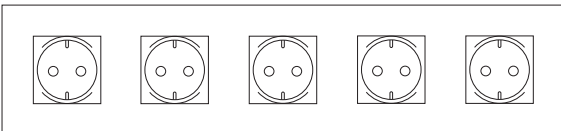

# ARNO CARRE

CJC SYSTEMS

COVER PLATE +  
FIXING FRAME

298 X 85 X 6

4 SOCKET OUTLETS

8 modules

CJC0443

Center 71 mm

369 X 85 X 6

5 SOCKET OUTLETS

10 modules

CJC0553

Center 71 mm

85 X 142 X 6

2 SOCKET OUTLETS

4 modules