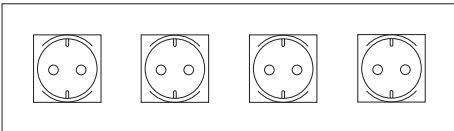

# ARNO CARRE

CJC SYSTEMS

COVER PLATE +  
FIXING FRAME

298 X 85 X 6

4 SOCKET OUTLETS

8 modules

CJC0443

Center 71 mm

369 X 85 X 6

5 SOCKET OUTLETS

10 modules

CJC0553

Center 71 mm

85 X 142 X 6

2 SOCKET OUTLETS

4 modules