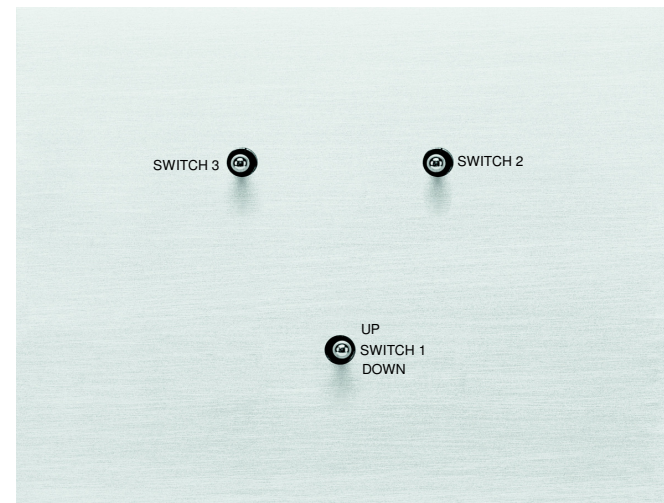

CJC3303

3 LEVERS / 6 FUNCTIONS

24V AC/DC

- | | | |
|-----------------|-----------------|------------------|
| 1 | 6 SWITCH 3 UP | 11 |
| 2 | 7 SWITCH 3 DOWN | 12 |
| 3 COMMON SWITCH | 8 | 13 |
| 4 SWITCH 2 DOWN | 9 | 14 SWITCH 1 DOWN |
| 5 SWITCH 2 UP | 10 | 15 SWITCH 1 UP |