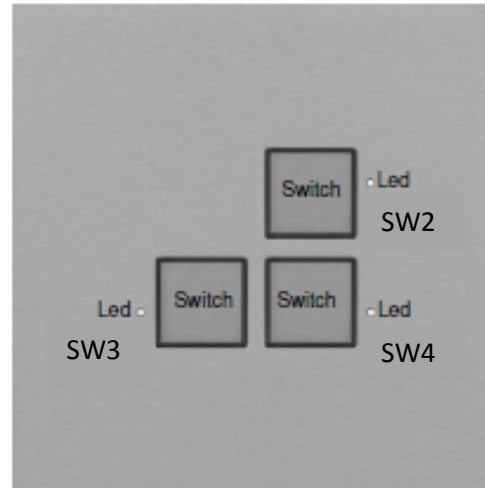

CJC0033

3 PUSH BUTTONS SQUARE / WHITE LEDS
 HC LED (12mA -POLARIZATION)
 24V AC/DC

- 1 COMMON LED (-)
- 2
- 3 COMMON SWITCH
- 4
- 5 SWITCH 2
- 6 SWITCH 3
- 7 SWITCH 4
- 8
- 9 LED 2
- 10 LED 3
- 11 LED 4

3 BUTTON