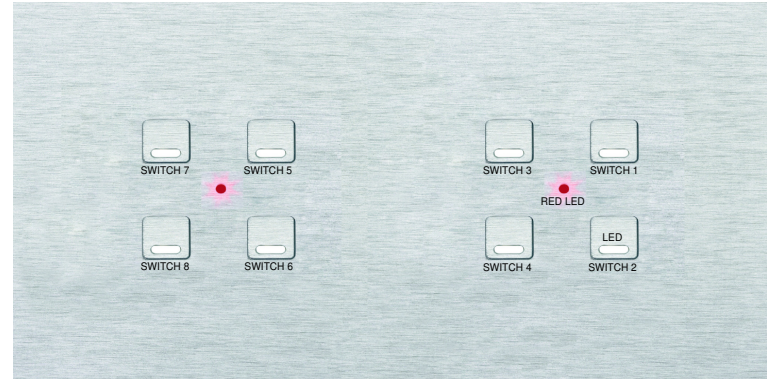

CJC2085

8 PUSH BUTTONS SQUARE / WHITE LEDS
 HC LED (12mA -POLARIZATION)
 24V AC/DC

PANEL 1		PANEL 2	
1 COMMON LED (-)	7 SWITCH 4	1 COMMON LED (-)	7 SWITCH 8
2 RED LED	8 LED 1	2 RED LED	8 LED 5
3 COMMON SWITCH	9 LED 2	3 COMMON SWITCH	9 LED 6
4 SWITCH 1	10 LED 3	4 SWITCH 5	10 LED 7
5 SWITCH 2	11 LED 4	5 SWITCH 6	11 LED 8
6 SWITCH 3		6 SWITCH 7	