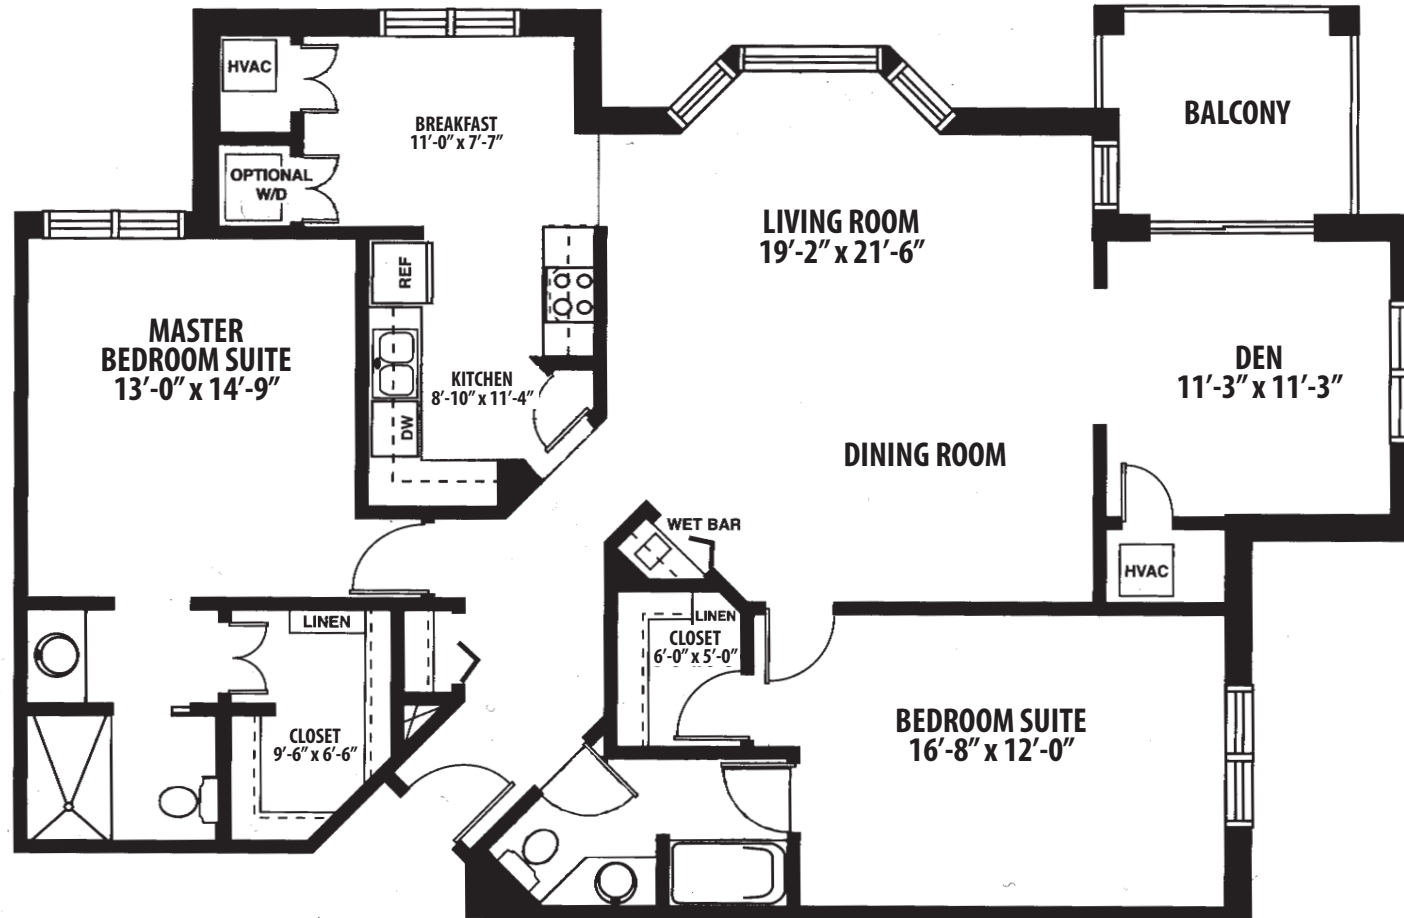

Two-Bedroom Custom with Den

1,572 sq. ft.

All dimensions, features and specifications are approximate and subject to change without notice.

8101 Mission Road
Prairie Village, KS 66208

913.383.2085

ClaridgeCourt.com