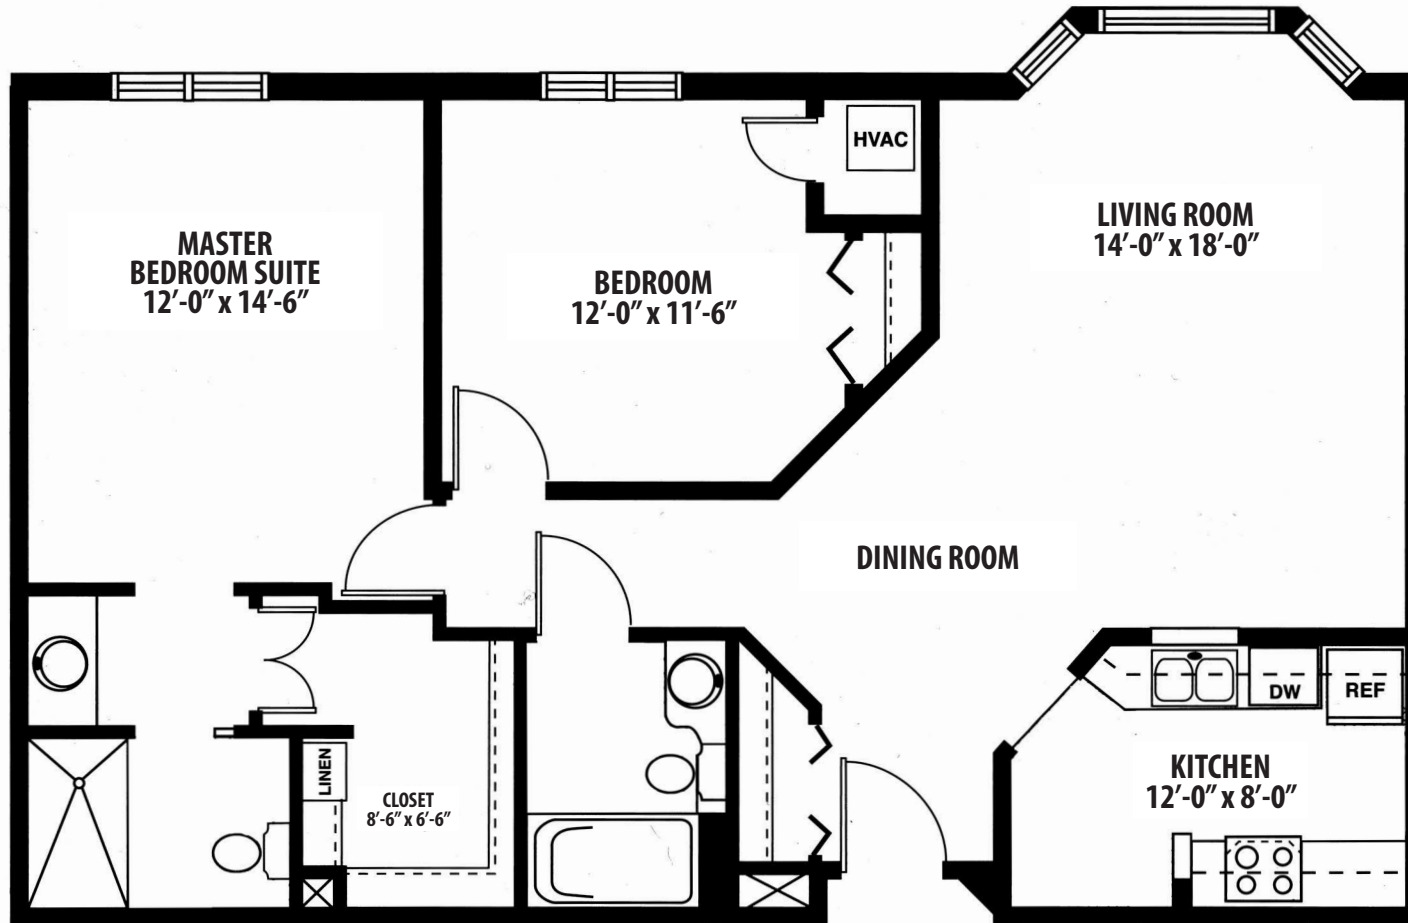

Two-Bedroom Deluxe

1,100 sq. ft.

All dimensions, features and specifications are approximate and subject to change without notice.

8101 Mission Road
Prairie Village, KS 66208

913.383.2085

ClaridgeCourt.com