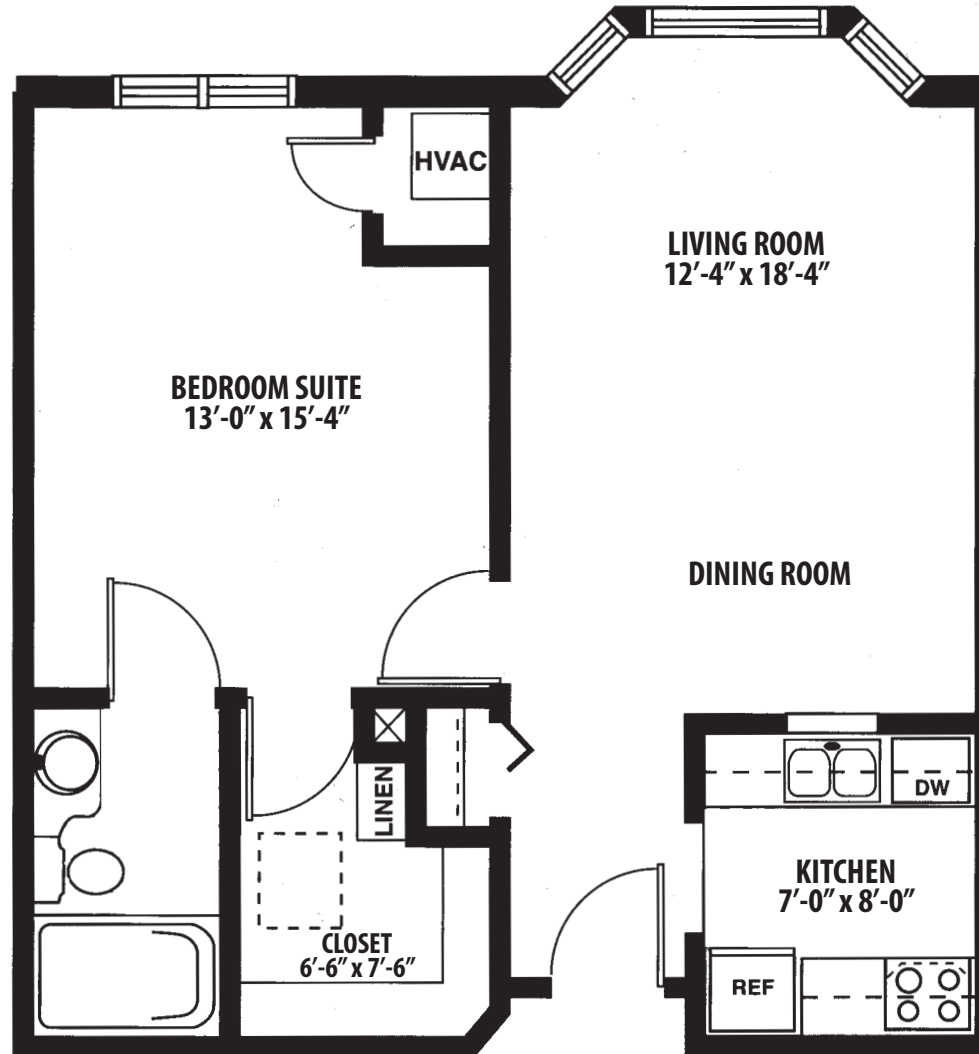

# One-Bedroom

600 sq. ft.

All dimensions, features and specifications are approximate and subject to change without notice.

8101 Mission Road  
Prairie Village, KS 66208

**913.383.2085**

**ClaridgeCourt.com**