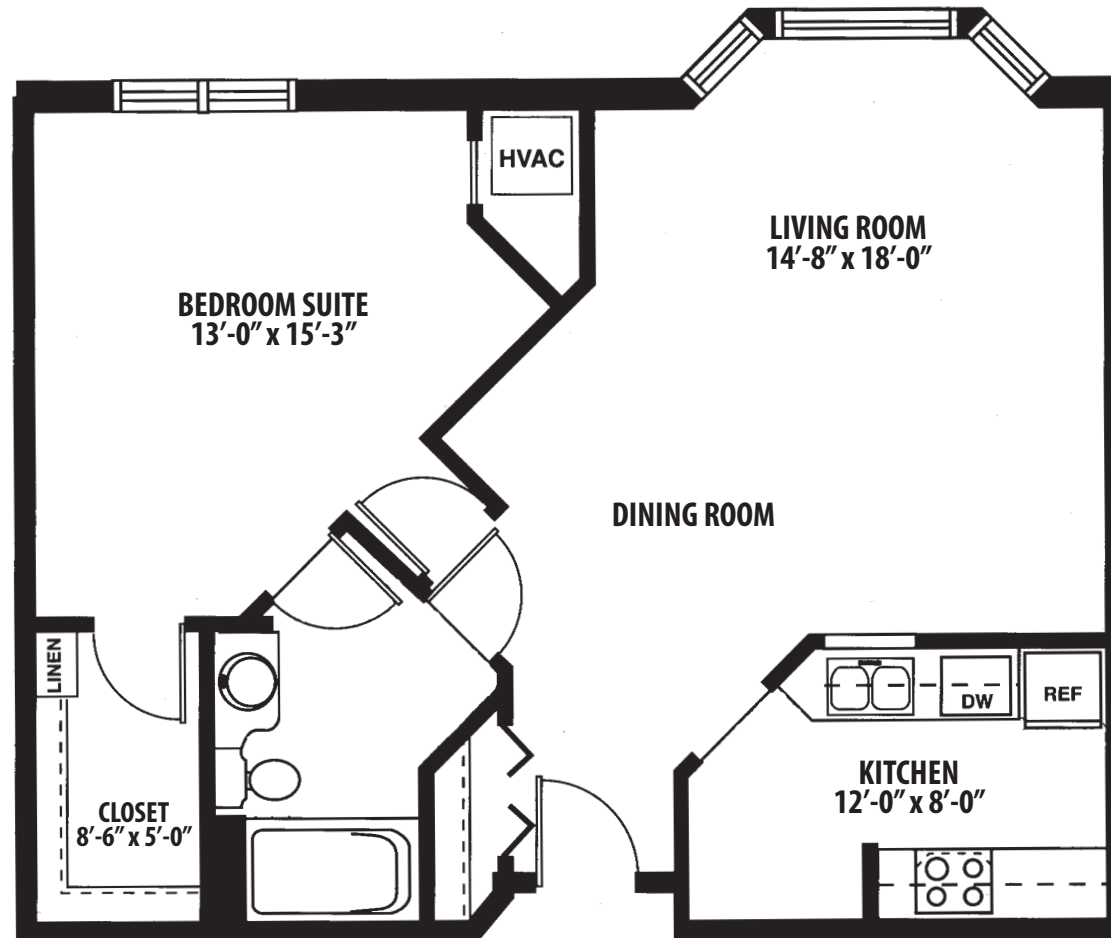

One-Bedroom Deluxe

864 sq. ft.

All dimensions, features and specifications are approximate and subject to change without notice.

8101 Mission Road
Prairie Village, KS 66208

913.383.2085

ClaridgeCourt.com

CLARIDGE COURT®