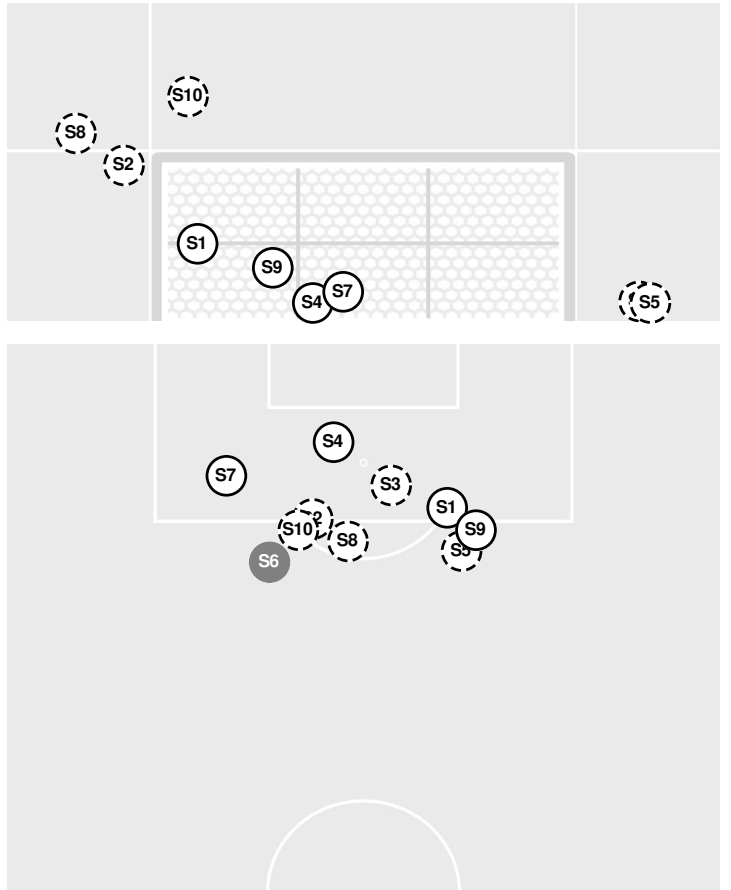

- 74:04 Clemson substitution: Brough, Emily for Erikson, Emilia.
- 74:38 Offside against Clemson.
- 78:04 Auburn substitution: Colson, Hayden for Driver, Dylan.
- 78:04 Auburn substitution: Duca, Haley for Haddock, Anna.
- 78:04 Auburn substitution: Sallee, Shelby for Houston, Erin.
- 78:28 Shot by Auburn Thatcher, Carly WIDE RIGHT.
- 78:42 Clemson substitution: Bodak, Kendall for Sherden, Erin.
- 80:00 Shot by Clemson Short, Tatum BLOCKED.
- 80:18 Clemson substitution: Hauser, Ella for Duff, Mackenzie.
- 80:18 Clemson substitution: Hays, Eleanor for Minarik, Sydney.
- 81:11 Auburn substitution: Stoddard, Maddie for Mooney, Mallory.
- 81:11 Auburn substitution: Borders, Lily for Crosby, Jordyn.
- 83:06 Shot by Clemson Castenfelt, Anna, SAVE Prohaska, Maddie.
- 83:25 Corner kick by Clemson [83:25].
- 84:03 Shot by Clemson Tobia, Jenna WIDE LEFT.
- 85:51 Foul on Auburn.
- 86:33 Shot by Clemson Tobia, Jenna, SAVE Prohaska, Maddie.
- 88:18 Shot by Clemson Castenfelt, Anna HIGH.
- 88:18 Auburn substitution: Brown, Sammie for Thibodaux, Sydnie.
- 90:00 End of period [90:00].

CLEMSON 0, AUBURN 2

Official Soccer Shot Chart - Final
Clemson vs Auburn
 8/15/2024 Auburn Soccer Complex, Auburn
 2024 Auburn Soccer

Match Time: 6:30 PM
Match Duration: 02:01
Attendance: 1212

Officials: Arnel Selman, Tiffini Turpin, Joshua Belk, Griff Sims

		1st Half	2nd Half
Shots by Half Intervals	Auburn	10	4
	Clemson	5	5

Shot Chart

AUBURN

CLEMSON

Shot Off Target
 Shot On Target
 Blocked
 Goal / Own Goal

Shot Summary

Official Soccer Shot Chart - Final
Clemson vs Auburn
8/15/2024 Auburn Soccer Complex, Auburn
2024 Auburn Soccer