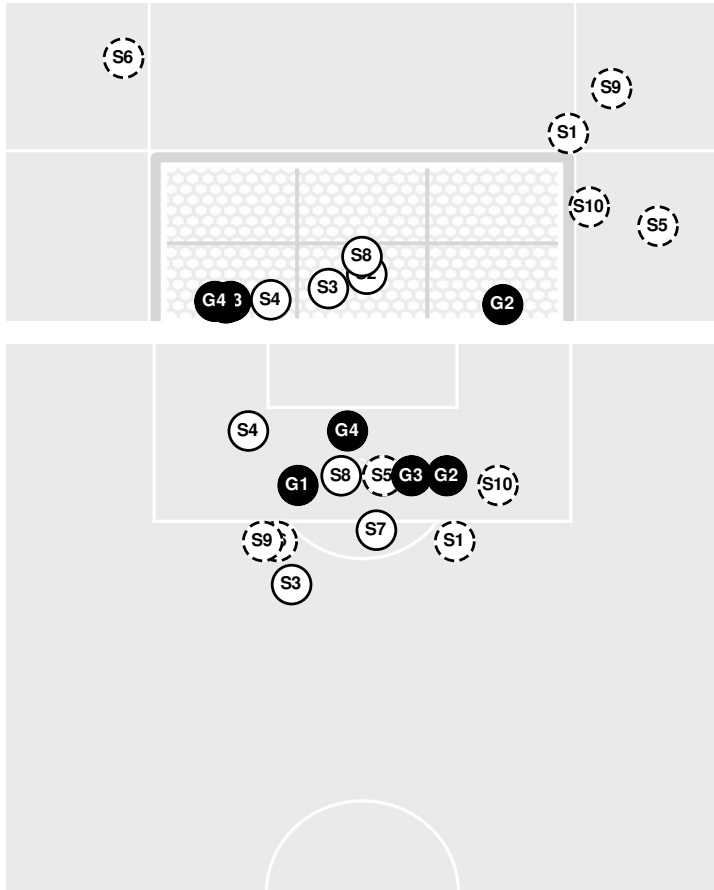

- 74:04 Clemson substitution: Brough, Emily for Erikson, Emilia.
- 74:38 Offside against Clemson.
- 78:04 Auburn substitution: Colson, Hayden for Driver, Dylan.
- 78:04 Auburn substitution: Duca, Haley for Haddock, Anna.
- 78:04 Auburn substitution: Sallee, Shelby for Houston, Erin.
- 78:28 Shot by Auburn Thatcher, Carly WIDE RIGHT.
- 78:42 Clemson substitution: Bodak, Kendall for Sherden, Erin.
- 80:00 Shot by Clemson Short, Tatum BLOCKED.
- 80:18 Clemson substitution: Hauser, Ella for Duff, Mackenzie.
- 80:18 Clemson substitution: Hays, Eleanor for Minarik, Sydney.
- 81:11 Auburn substitution: Stoddard, Maddie for Mooney, Mallory.
- 81:11 Auburn substitution: Borders, Lily for Crosby, Jordyn.
- 83:06 Shot by Clemson Castenfelt, Anna, SAVE Prohaska, Maddie.
- 83:25 Corner kick by Clemson [83:25].
- 84:03 Shot by Clemson Tobia, Jenna WIDE LEFT.
- 85:51 Foul on Auburn.
- 86:33 Shot by Clemson Tobia, Jenna, SAVE Prohaska, Maddie.
- 88:18 Shot by Clemson Castenfelt, Anna HIGH.
- 88:18 Auburn substitution: Brown, Sammie for Thibodaux, Sydnie.
- 90:00 End of period [90:00].

CLEMSON 0, AUBURN 2

Official Soccer Shot Chart - Final
Clemson vs Auburn
 8/15/2024 Auburn Soccer Complex, Auburn
 2024 Auburn Soccer

Match Time: 6:30 PM
Match Duration: 02:01
Attendance: 1212

Officials: Arnel Selman, Tiffini Turpin, Joshua Belk, Griff Sims

		1st Half	2nd Half
Shots by Half Intervals	Auburn	10	4
	Clemson	5	5

Shot Chart

AUBURN

CLEMSON

Shot Off Target
 Shot On Target
 Blocked
 Goal / Own Goal

Shot Summary

Official Soccer Shot Chart - Final
Clemson vs Auburn
8/15/2024 Auburn Soccer Complex, Auburn
2024 Auburn Soccer