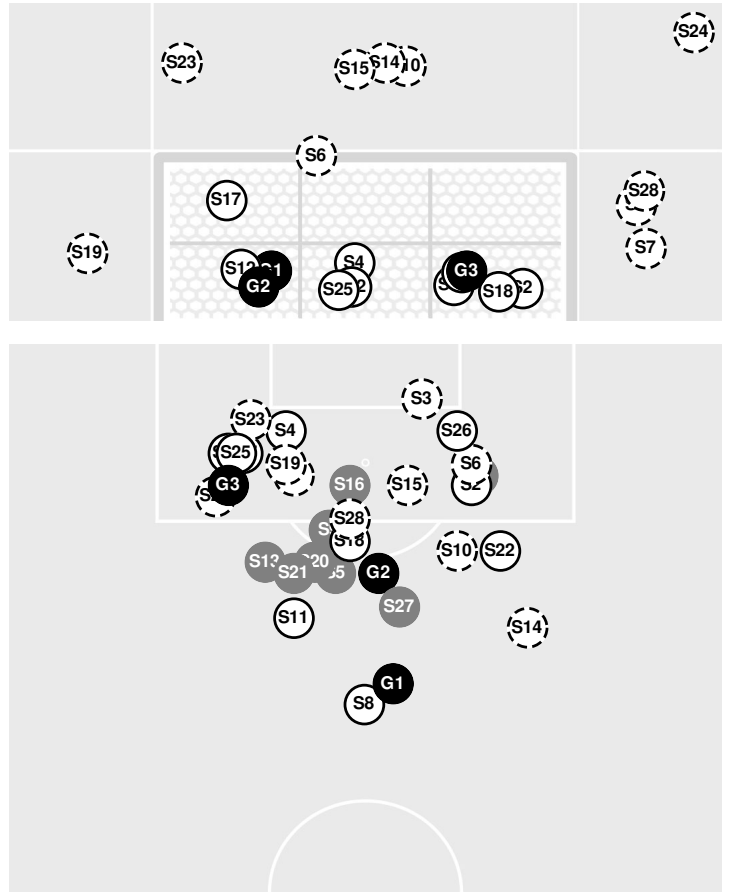

CLEMSON 1, CAMPBELL 1

Officials: Ed Parrish, Eion Dockery, Aaron Cloninger

Shots by Half Intervals		1st Half	2nd Half
Camels		0	2
Tigers		16	15

Shot Chart

CAMELS

TIGERS

S Shot Off Target
 S Shot On Target
 S Blocked
 G Goal / Own Goal