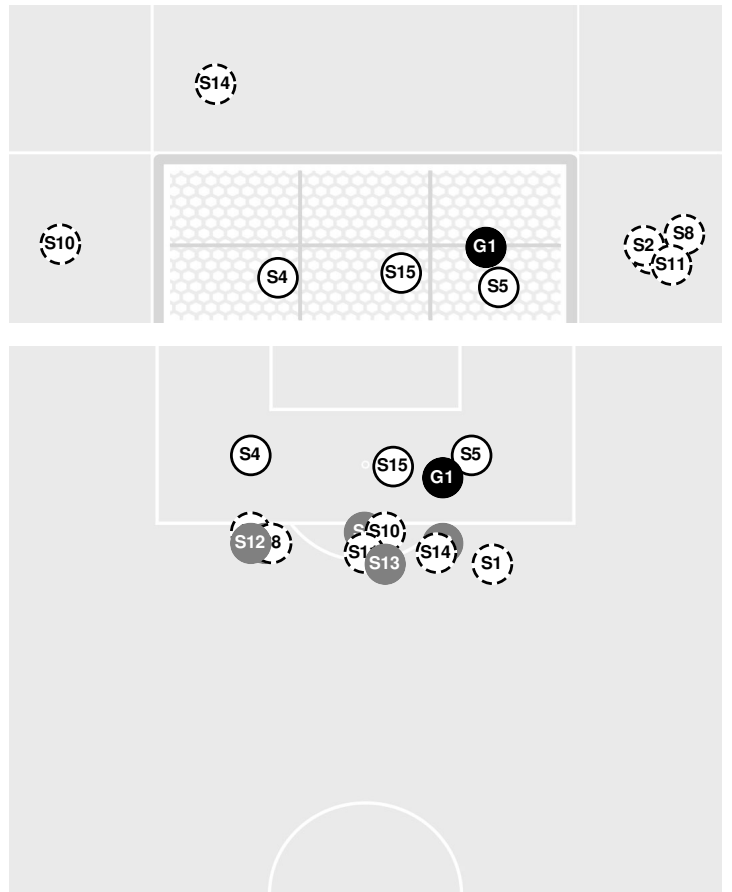

CLEMSON 1, SOUTH CAROLINA 1

- 90:00 End of period [90:00].

CLEMSON 1, SOUTH CAROLINA 1

Official Soccer Shot Chart - Final
Clemson vs South Carolina

9/5/2024 Stone Stadium, Columbia
2024-25 Women's Soccer

Match Time: 7:00 PM
Match Duration: 02:40
Attendance: 6050

Officials: Arnel Selman, Kathryn Perry, Joshua Belk, Joe Tompkins

Shots by Half Intervals		1st Half	2nd Half
Gamecocks		4	2
Tigers		7	9

Shot Chart

GAMECOCKS

TIGERS

S Shot Off Target
 S Shot On Target
 S Blocked
 G Goal / Own Goal

GAMECOCKS

No	Time	Player	Description
S1	15'	14, Brianna Behm	Saved
S2	15'	20, Corinna Zullo	Saved
S3	18'	4, Katie Shea Collins	
S4	25'	20, Corinna Zullo	Blocked
G1	47'	10, Catherine Barry	
S5	62'	10, Catherine Barry	Saved