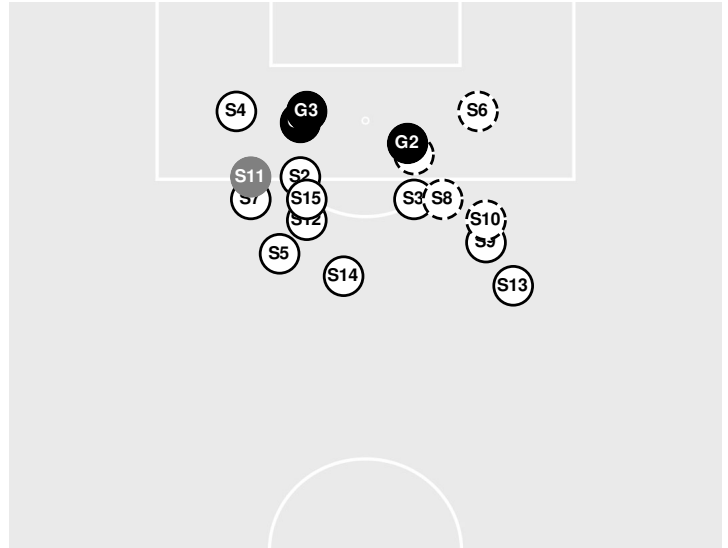

BLUE DEVILS

S Shot Off Target
S Shot On Target
S Blocked
G Goal / Own Goal

Shot Summary