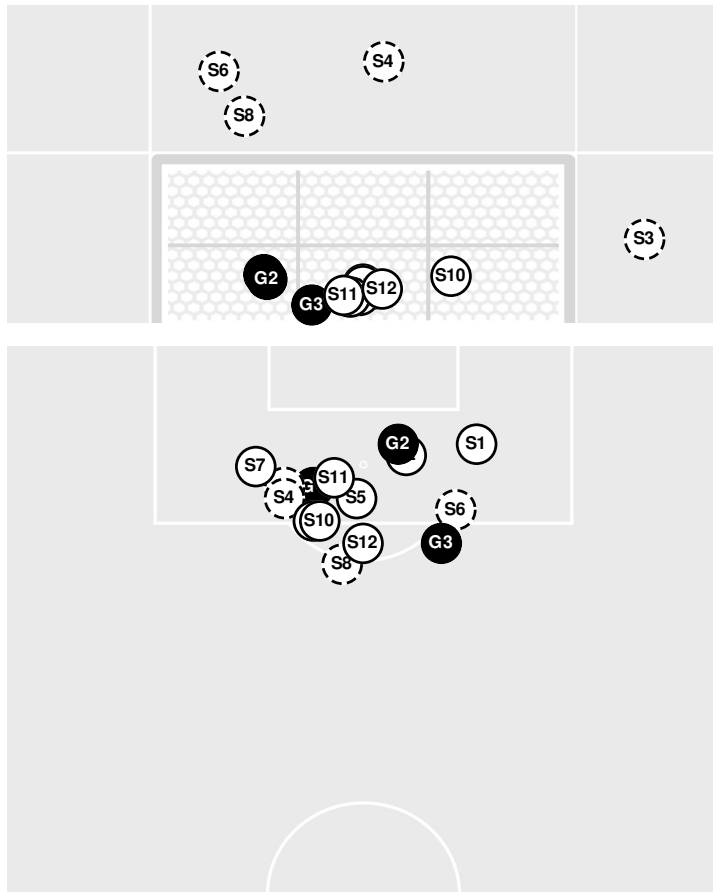

CLEMSON 0, FLORIDA ST. 1

- 77:45 Corner kick by Tigers [77:45].
- 78:01 Seminoles substitution: Ashe, Camille for Gilchrist, Heather.
- 78:01 Tigers substitution: Pickett, Kam for Erikson, Emilia.
- 78:01 Tigers substitution: Tobia, Jenna for Johnson, Ella.
- 78:01 Tigers substitution: Davis, Dani for Sherden, Erin.
- 78:11 Foul on Florida St..
- 79:32 Offside against Florida St..
- 81:30 Foul on Florida St..
- 82:19 Seminoles substitution: Washington, Solai for Boeckmann, Carissa.
- 82:19 Seminoles substitution: Suarez, Taylor for Riley, Giana.
- 85:25 Shot by Seminoles Washington, Solai, SAVE Reason, Nona.
- 86:17 Shot by Seminoles Dudley, Jordynn, SAVE Reason, Nona.
- 86:46 Shot by Tigers Tobia, Jenna, SAVE Todd, Addie.
- 87:29 Foul on Florida St..
- 88:24 Tigers substitution: Serlenga, Allie for Short, Tatum.
- 89:17 Shot by Seminoles Suarez, Taylor, SAVE Reason, Nona.
- 90:00 End of period [90:00].

CLEMSON 0, FLORIDA ST. 1

Officials: Ashley Cedro, Mina Pinzon, Thanas Bitro, Casie Anderson

Shots by Half Intervals	Seminoles Tigers	1st Half	2nd Half
		Seminoles	5
	Tigers	0	3

Shot Chart

SEMINOLES

TIGERS

Shot Off Target
 Shot On Target
 Blocked
 Goal / Own Goal