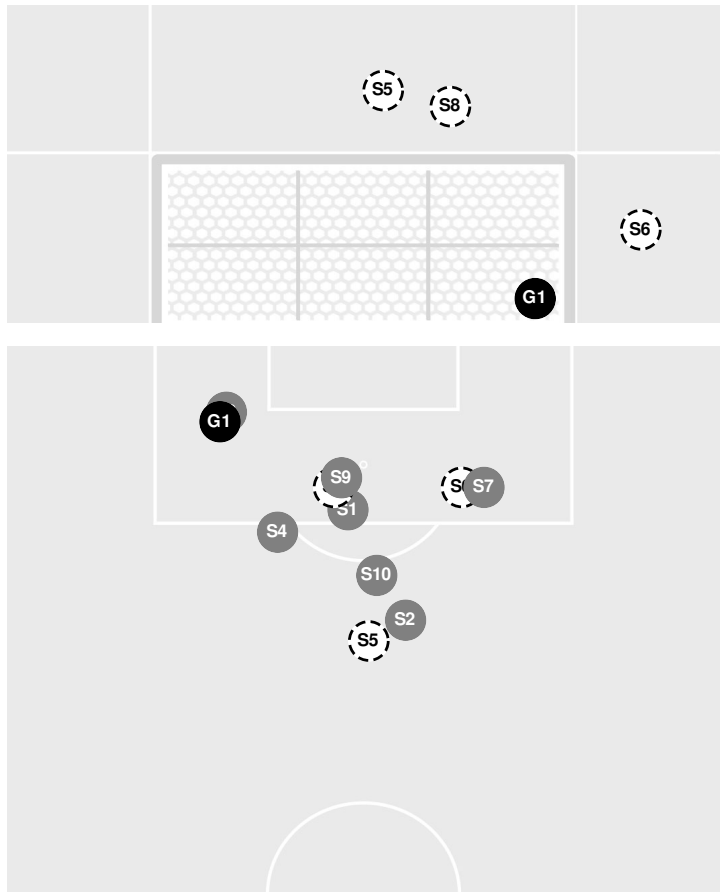

Shot Chart

PANTHERS

TIGERS

S Shot Off Target
 S Shot On Target
 S Blocked
 G Goal / Own Goal

Shot Summary

Official Soccer Shot Chart - Final

Clemson vs Pitt

10/3/2024 Ambrose Urbanic Field, Pittsburgh
2024-25 Women's Soccer