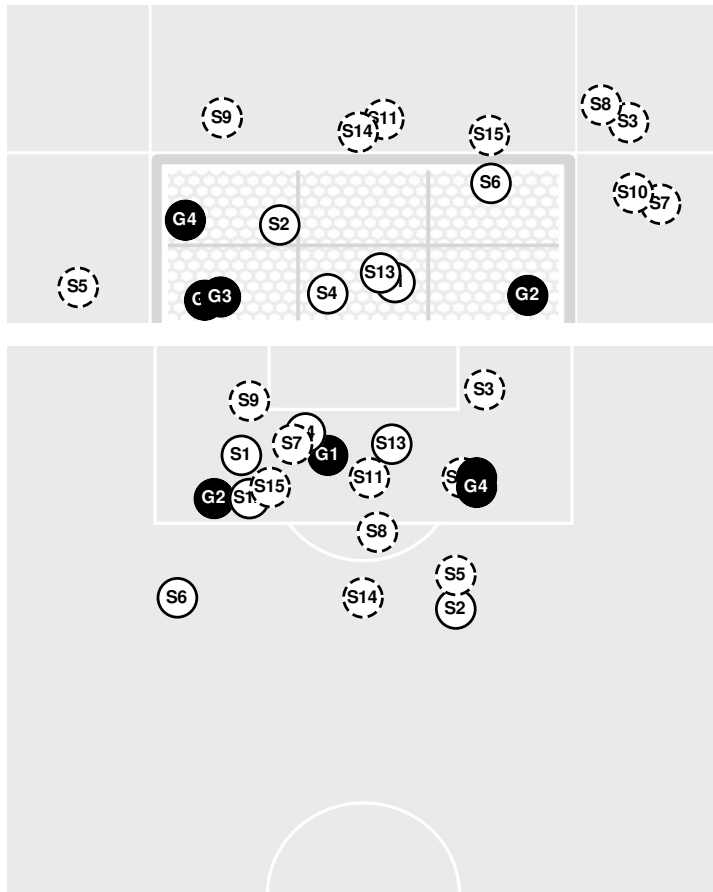

Shot Chart

PANTHERS

TIGERS

S Shot Off Target
 S Shot On Target
 S Blocked
 G Goal / Own Goal

Shot Summary

Official Soccer Shot Chart - Final

Clemson vs Pitt

10/3/2024 Ambrose Urbanic Field, Pittsburgh
2024-25 Women's Soccer