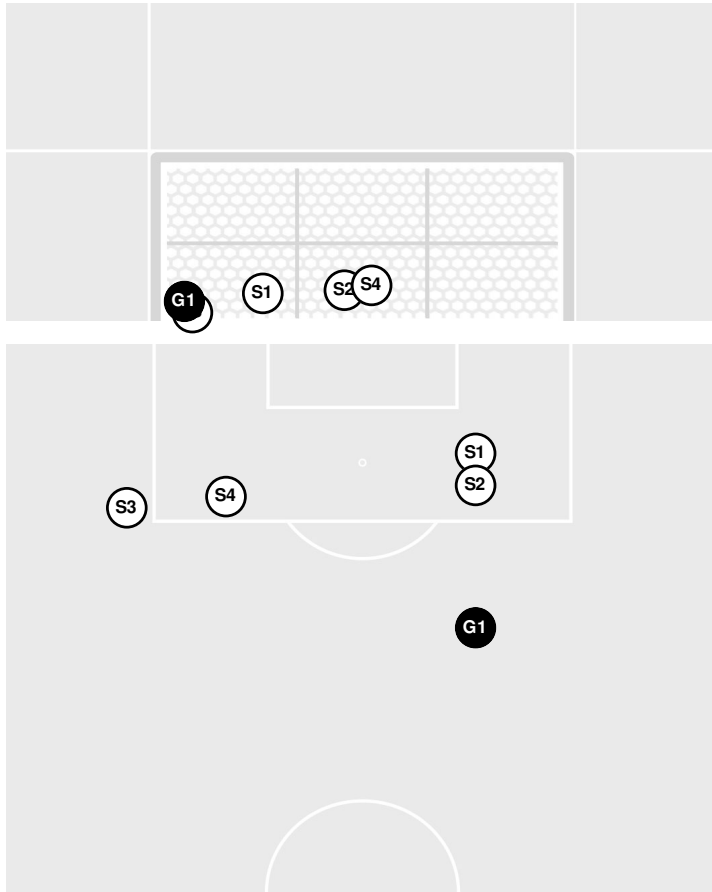

CLEMSON 0, NC STATE 1

Officials: JC Rivero, Joshua Lampkins, Gabriel Rivera, John Rush

Shots by Half Intervals		1st Half	2nd Half
Wolfpack		1	4
Tigers		2	6

Shot Chart

WOLFPACK

TIGERS

Shot Off Target Shot On Target Blocked Goal / Own Goal