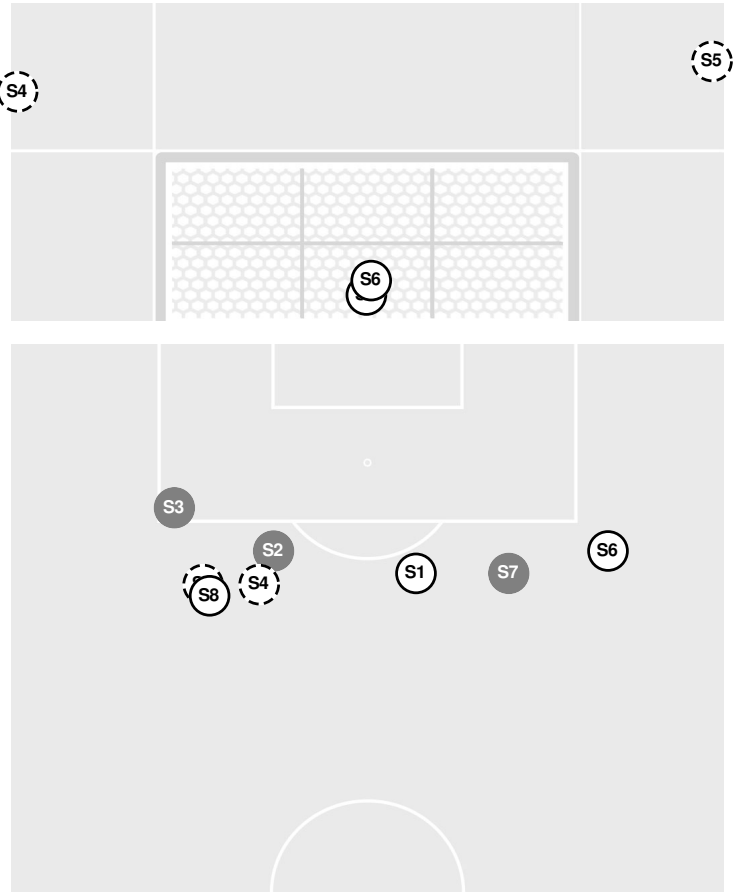

CLEMSON 0, NC STATE 1

Officials: JC Rivero, Joshua Lampkins, Gabriel Rivera, John Rush

Shots by Half Intervals		1st Half	2nd Half
Wolfpack		1	4
Tigers		2	6

Shot Chart

WOLFPACK

TIGERS

Shot Off Target Shot On Target Blocked Goal / Own Goal