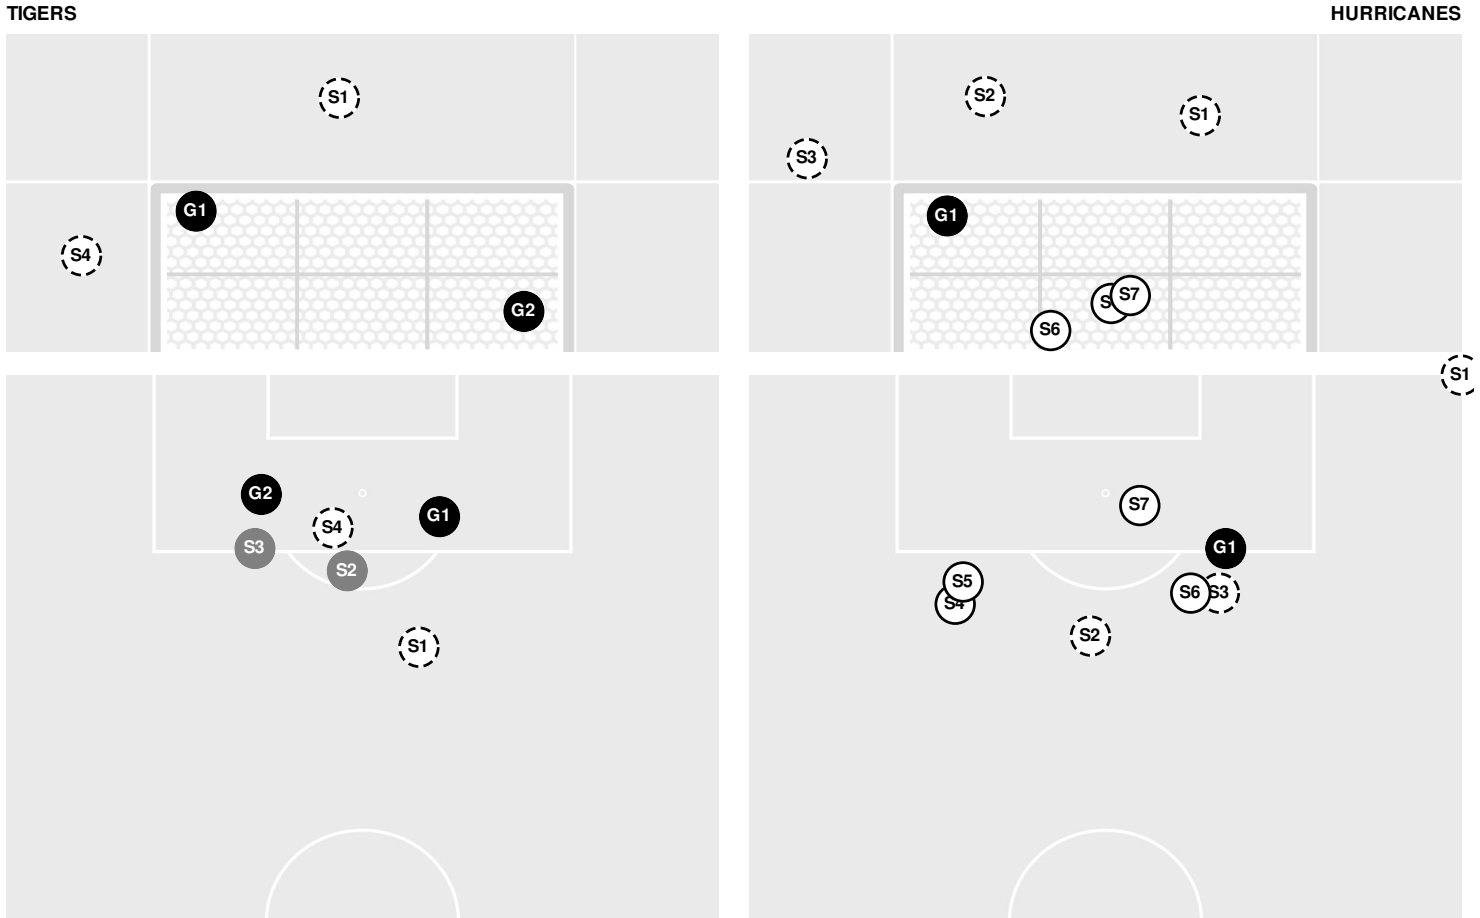

Officials: Luis Reis, Shevah Rezaee, Paolo Zambrano, William Bethea

		1st Half	2nd Half
Shots by Half Intervals	Tigers	3	3
	Hurricanes	5	3

Shot Chart

S Shot Off Target   **S** Shot On Target   **S** Blocked   **G** Goal / Own Goal

Shot Summary

TIGERS				HURRICANES			
No	Time	Player	Description	No	Time	Player	Description
G1	8'	17, Anna Castenfelt		S1	23'	9, Giovana Canali	
S1	10'	6, Eleanor Hays		S2	30'	13, Crosby Nicholson	
S2	12'	2, Kendall Bodak	Blocked	G1	32'	2, Dieynaba Ndaw	
S3	57'	2, Kendall Bodak	Blocked	S3	34'	15, Gisselle Kozarski	
S4	75'	15, Ella Johnson		S4	35'	9, Giovana Canali	Saved
G2	81'	18, Maria Manousos		S5	49'	9, Giovana Canali	Saved
				S6	54'	8, Ciara Alcaron	Saved
				S7	74'	7, Caroline Hood	Saved