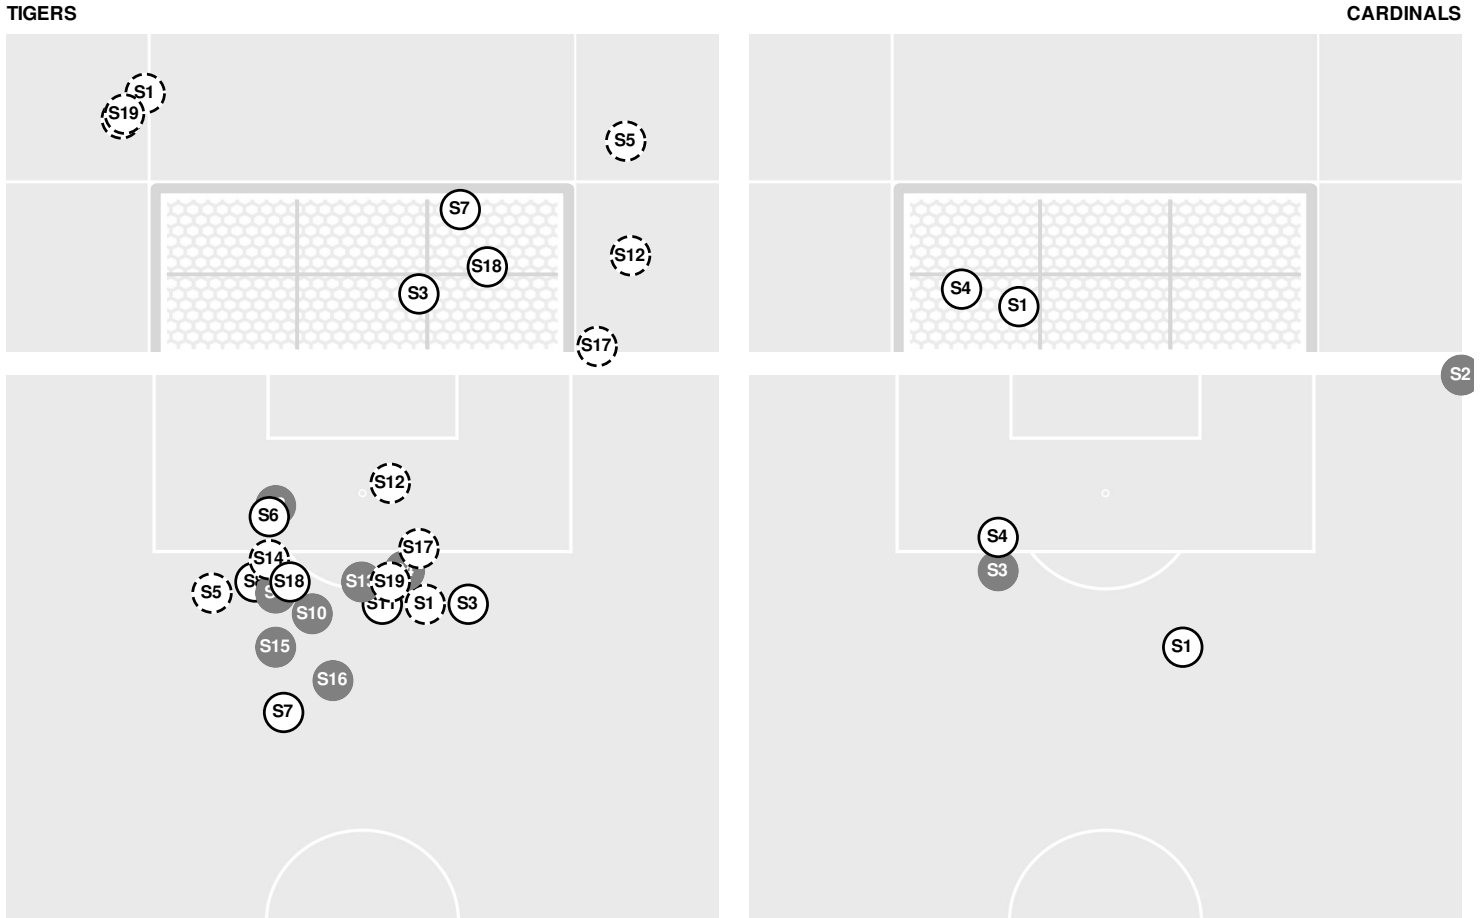

Officials: Mina Pinzon, Joe Kirkpatrick, Tarver Pyke, Josiah Parke

Shots by Half Intervals	Tigers	1st Half	2nd Half	
		Cardinals	4	15
		3	1	

Shot Chart

S Shot Off Target
S Shot On Target
S Blocked
G Goal / Own Goal

Shot Summary