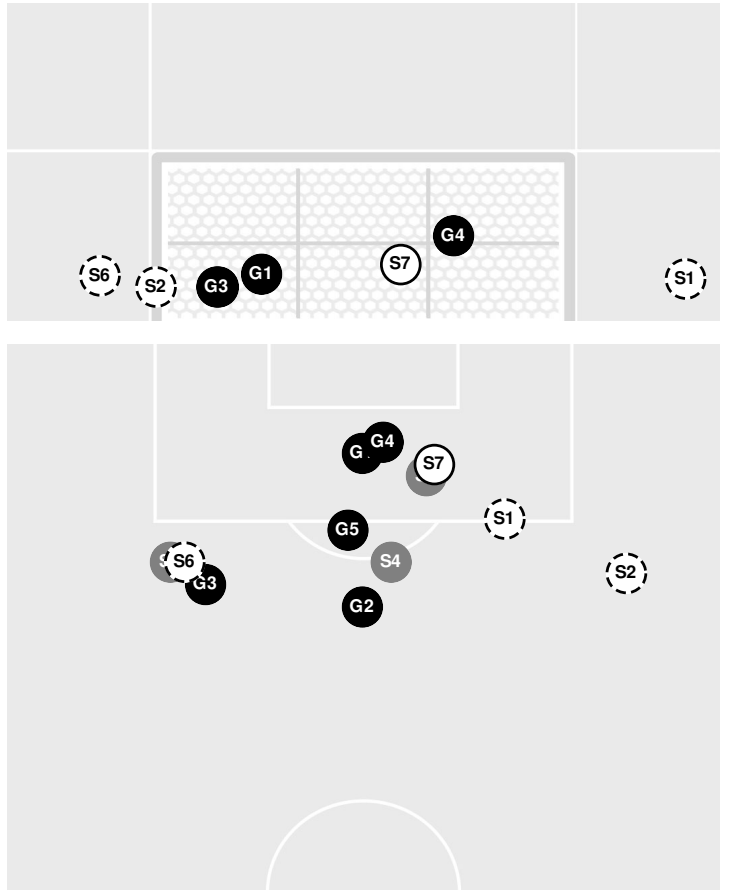

Official Soccer Shot Chart - Final
Notre Dame vs Clemson
 9/28/2025 Historic Riggs Field
 2025-26 Women's Soccer

Match Time: 6:00 PM
Match Duration: 02:20
Attendance: 867

Officials: Brandon Marion, Kevin Huet, Paolo Zambrano, Tarik Veledar

		1st Half	2nd Half
Shots by Half Intervals	Tigers	1	6
	Fighting Irish	6	6

Shot Chart

TIGERS

FIGHTING IRISH

Shot Off Target
 Shot On Target
 Blocked
 Goal / Own Goal

Shot Summary

TIGERS

No	Time	Player	Description
S1	25'	17 , Anna Castenfelt	
S2	67'	19 , Juju Harris	Blocked
S3	75'	24 , Reese Klein	Saved
S4	78'	9 , Mackenzie Duff	Blocked
S5	78'	12 , Natalie Brooks	
S6	82'	10 , Renee Lyles	
G1	84'	17 , Anna Castenfelt	