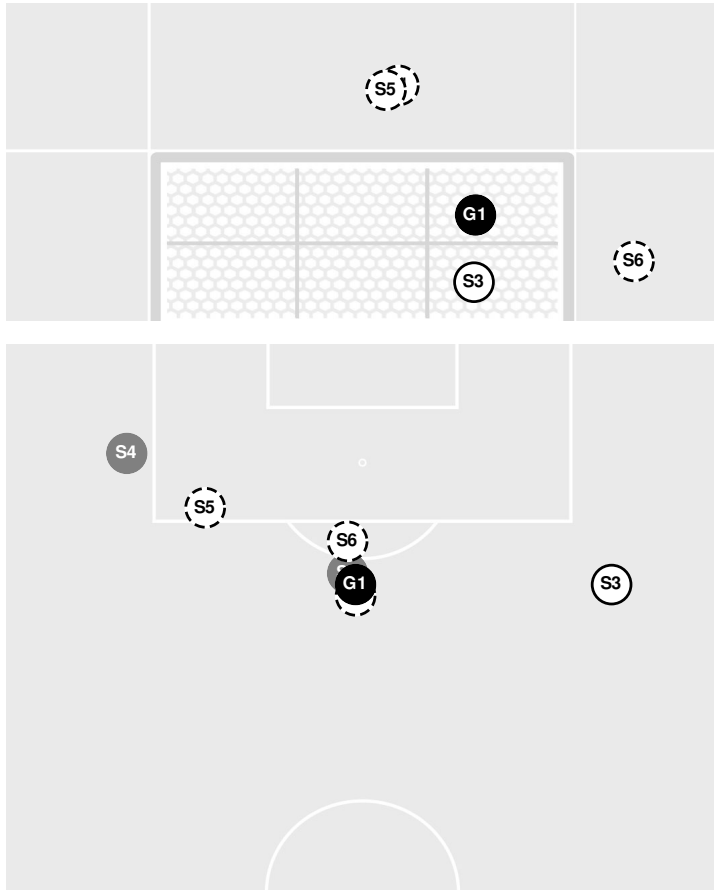

Official Soccer Shot Chart - Final
Notre Dame vs Clemson
 9/28/2025 Historic Riggs Field
 2025-26 Women's Soccer

Match Time: 6:00 PM
Match Duration: 02:20
Attendance: 867

Officials: Brandon Marion, Kevin Huet, Paolo Zambrano, Tarik Veledar

		1st Half	2nd Half
Shots by Half Intervals	Tigers	1	6
	Fighting Irish	6	6

Shot Chart

TIGERS

FIGHTING IRISH

Shot Off Target
 Shot On Target
 Blocked
 Goal / Own Goal

Shot Summary

TIGERS

No	Time	Player	Description
S1	25'	17 , Anna Castenfelt	
S2	67'	19 , Juju Harris	Blocked
S3	75'	24 , Reese Klein	Saved
S4	78'	9 , Mackenzie Duff	Blocked
S5	78'	12 , Natalie Brooks	
S6	82'	10 , Renee Lyles	
G1	84'	17 , Anna Castenfelt	