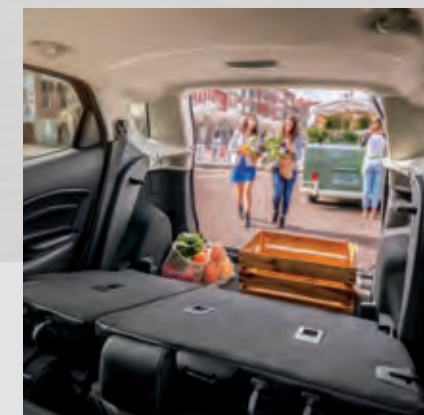

PLENTY OF CARGO SPACE¹