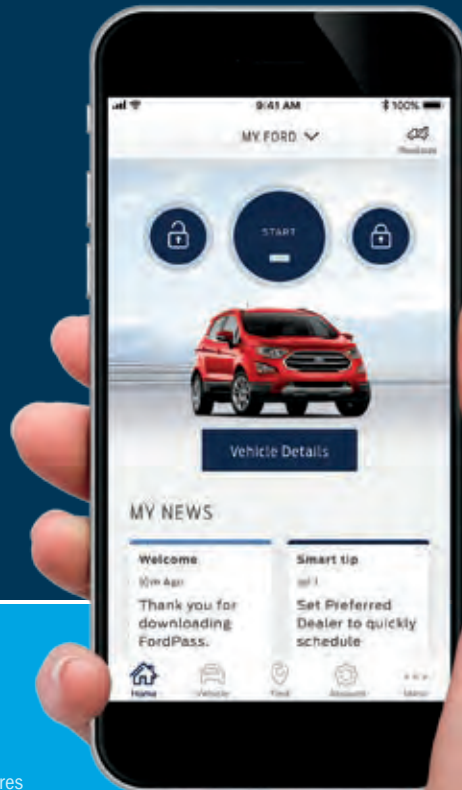

From day one, we had the future in mind. And over 117 years later, we continue that tradition of innovation with Ford Co-Pilot360™ helping push us closer to autonomous driving, the latest generation of SYNC® to communicate untethered and our first fully electric vehicle – Ford Mustang Mach-E.

We've always had our mind on the future. Now we're building it.

Z1ESPPDF

©2020 Ford Motor Company

The FordPass™ App

Meet FordPass. The app that puts your ownership experience in the palm of your hand.

Access complimentary remote features like start/stop, lock/unlock, schedule a start, locate vehicle and vehicle status check when your vehicle is equipped with FordPass Connect¹

With FordPass Rewards, earn Points to use toward complimentary maintenance² or accessories when you buy or lease a new Ford

Earn 10 FordPass Rewards Points for every $1 spent on vehicle service and maintenance

Get help on the road with 24/7 Roadside Assistance³

Download the FordPass App today.

¹FordPass Connect, the FordPass App, and complimentary Connected Service are required for remote features (see FordPass Terms for details). Connected service and features depend on compatible AT&T network availability. Evolving technology/cellular networks/vehicle capability may limit functionality and prevent operation of connected features. Connected service excludes Wi-Fi hotspot. FordPass App is available via download and compatible with select smartphone platforms. Message and data rates may apply. ²Modem must be activated within 60 days of purchase through the FordPass App on a smartphone and remain active for at least 6 months after activation. Buyers of non-modem-equipped vehicles will also receive Points for complimentary maintenance after enrollment. Visit a participating dealer for details or go to FordPassRewards.com. ³Roadside assistance is included for certain owners and available to everyone for a per-service fee.