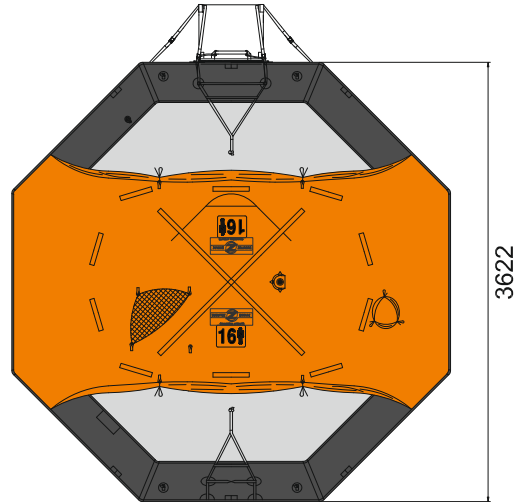

16 MAN THROW OVER BOARD LIFERAFT XTREM – LOW PROFILE CONTAINER SOLAS A & B PACK

16 MAN	A PACK			B PACK		
Container	N140H			N140		
Dimensions	X: 1100 mm X: 3' 7,31"	Y: 650 mm Y: 2' 1,6"	Z: 370 mm Z: 1' 2,57"	X: 1100 mm X: 3' 7,31"	Y: 650 mm Y: 2' 1,6"	Z: 340 mm Z: 1' 1,39"
Liferaft Net Weight	120 kg / 265 pounds			82 kg / 181 pounds		
Max. height stowage	18 m / 60'			18 m / 60'		
Painter line length	30 m / 99'					
Inflation Cylinder	1 x 15 liter					

 Crate	X: 1140 mm X: 3' 8,89"	Y: 700 mm Y: 2' 3,56"	Z: 410 mm Z: 1' 4,15"	X: 1140 mm X: 3' 8,89"	Y: 700 mm Y: 2' 3,56"	Z: 410 mm Z: 1' 4,15"
	124 kg / 274 pounds			86 kg / 190 pounds		
	0,328 m ³ / 11,56 cubic foot			0,328 m ³ / 11,56 cubic foot		

Towing force	2 knots	3 knots
Without sea anchor	63 daN	92 daN
With sea anchor	108 daN	177 daN

Approvals: EC (MED) – USCG – TC – BV – CCS

16 TO XTREM 20022017 KLT.doc Issue: 9 Date: 20/02/2017

Dimensions and weight +/- 5%
SURVITEC SAS reserves the right to change specification without notice.
For installation, add minimum +10mm for clearance to dimensions of the container.