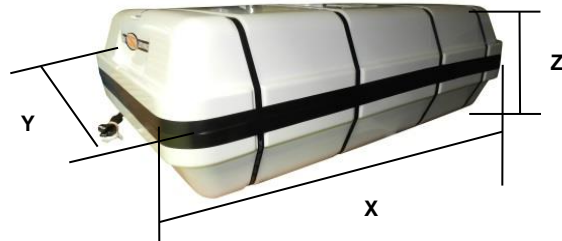

16 MAN THROW OVER BOARD LIFERAFT XTREM – LOW PROFILE CONTAINER SOLAS A & B PACK

16 MAN	A PACK			B PACK		
Container	N140H			N140		
Dimensions	X: 1100 mm X: 3' 7,31"	Y: 650 mm Y: 2' 1,6"	Z: 370 mm Z: 1' 2,57"	X: 1100 mm X: 3' 7,31"	Y: 650 mm Y: 2' 1,6"	Z: 340 mm Z: 1' 1,39"
Liferaft Net Weight	120 kg / 265 pounds			82 kg / 181 pounds		
Max. height stowage	18 m / 60'			18 m / 60'		
Painter line length	30 m / 99'					
Inflation Cylinder	1 x 15 liter					

 Crate	X: 1140 mm X: 3' 8,89"	Y: 700 mm Y: 2' 3,56"	Z: 410 mm Z: 1' 4,15"	X: 1140 mm X: 3' 8,89"	Y: 700 mm Y: 2' 3,56"	Z: 410 mm Z: 1' 4,15"
	124 kg / 274 pounds			86 kg / 190 pounds		
	0,328 m ³ / 11,56 cubic foot			0,328 m ³ / 11,56 cubic foot		

Towing force	2 knots	3 knots
Without sea anchor	63 daN	92 daN
With sea anchor	108 daN	177 daN

Approvals: EC (MED) – USCG – TC – BV – CCS

16 TO XTREM 20022017 KLT.doc Issue: 9 Date: 20/02/2017

Dimensions and weight +/- 5%
SURVITEC SAS reserves the right to change specification without notice.
For installation, add minimum +10mm for clearance to dimensions of the container.