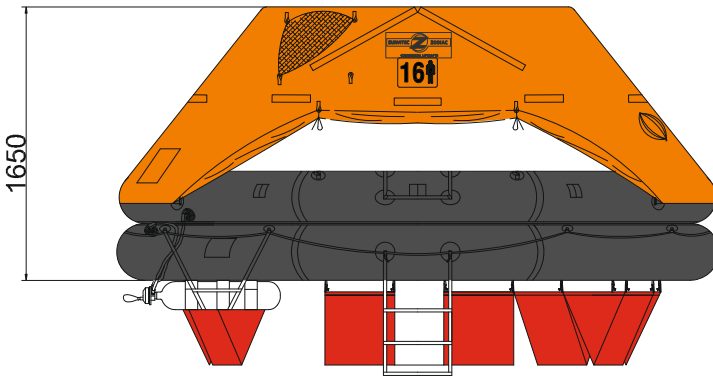

16 MAN THROW OVER BOARD LIFERAFT XTREM – LOW PROFILE CONTAINER SOLAS A & B PACK

16 MAN	A PACK			B PACK		
Container	N140H			N140		
Dimensions	X: 1100 mm X: 3' 7,31"	Y: 650 mm Y: 2' 1,6"	Z: 370 mm Z: 1' 2,57"	X: 1100 mm X: 3' 7,31"	Y: 650 mm Y: 2' 1,6"	Z: 340 mm Z: 1' 1,39"
Liferaft Net Weight	120 kg / 265 pounds			82 kg / 181 pounds		
Max. height stowage	18 m / 60'			18 m / 60'		
Painter line length	30 m / 99'					
Inflation Cylinder	1 x 15 liter					

 Crate	X: 1140 mm X: 3' 8,89"	Y: 700 mm Y: 2' 3,56"	Z: 410 mm Z: 1' 4,15"	X: 1140 mm X: 3' 8,89"	Y: 700 mm Y: 2' 3,56"	Z: 410 mm Z: 1' 4,15"
	124 kg / 274 pounds			86 kg / 190 pounds		
	0,328 m ³ / 11,56 cubic foot			0,328 m ³ / 11,56 cubic foot		

Towing force	2 knots	3 knots
Without sea anchor	63 daN	92 daN
With sea anchor	108 daN	177 daN

Approvals: EC (MED) – USCG – TC – BV – CCS

16 TO XTREM 20022017 KLT.doc Issue: 9 Date: 20/02/2017

Dimensions and weight +/- 5%
SURVITEC SAS reserves the right to change specification without notice.
For installation, add minimum +10mm for clearance to dimensions of the container.