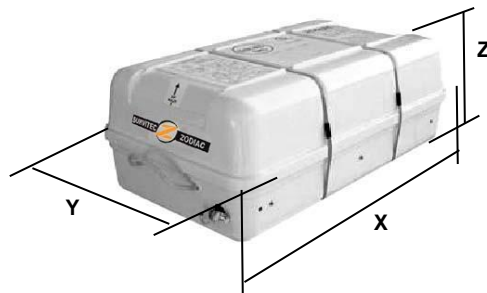

## 20 MAN THROW OVER BOARD LIFERAFT LOW PROFILE CONTAINER SOLAS A & B PACK

20 MAN	A PACK			B PACK		
Container	N136H			N136		
Dimensions	X: 1160 mm	Y: 752 mm	Z: 505 mm	X: 1160 mm	Y: 752 mm	Z: 445 mm
	X: 3' 9,67"	Y: 2' 5,61"	Z: 1' 7,89"	X: 3' 9,67"	Y: 2' 5,61"	Z: 1' 5,52"
Liferaft Net Weight	141 kg / 311 pounds			95,5 kg / 211 pounds		
Max. height stowage	18 m / 60'			18 m / 60'		
Painter line length	30 m / 99'					
Inflation Cylinder	1 x 15 liter					

 Crate	X: 1200 mm	Y: 760 mm	Z: 490 mm	X: 1200 mm	Y: 760 mm	Z: 430 mm
	X: 3' 11,25"	Y: 2' 5,93"	Z: 1' 7,3"	X: 3' 11,25"	Y: 2' 5,93"	Z: 1' 4,93"
	146 kg / 322 pounds			100,5 kg / 222 pounds		
	0,447 m <sup>3</sup> / 15,78 cubic foot			0,393 m <sup>3</sup> / 13,85 cubic foot		