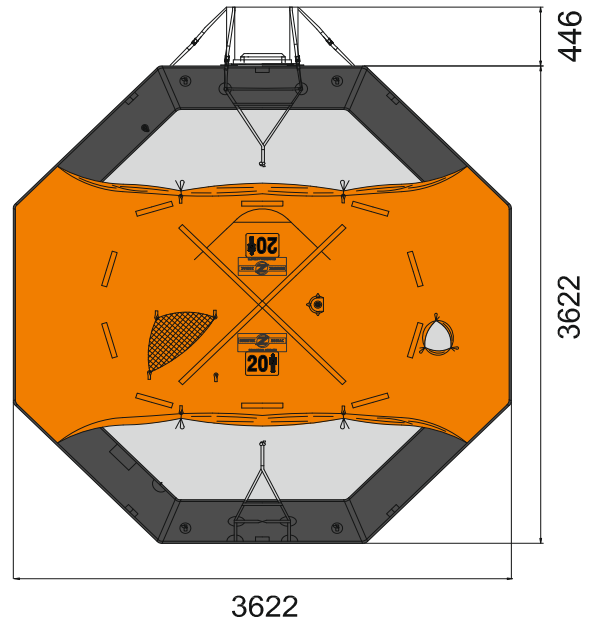

## 20 MAN THROW OVER BOARD LIFERAFT LOW PROFILE CONTAINER SOLAS A & B PACK

20 MAN	A PACK			B PACK		
Container	N136H			N136		
Dimensions	X: 1160 mm	Y: 752 mm	Z: 505 mm	X: 1160 mm	Y: 752 mm	Z: 445 mm
	X: 3' 9,67"	Y: 2' 5,61"	Z: 1' 7,89"	X: 3' 9,67"	Y: 2' 5,61"	Z: 1' 5,52"
Liferaft Net Weight	141 kg / 311 pounds			95,5 kg / 211 pounds		
Max. height stowage	18 m / 60'			18 m / 60'		
Painter line length	30 m / 99'					
Inflation Cylinder	1 x 15 liter					

 Crate	X: 1200 mm	Y: 760 mm	Z: 490 mm	X: 1200 mm	Y: 760 mm	Z: 430 mm
	X: 3' 11,25"	Y: 2' 5,93"	Z: 1' 7,3"	X: 3' 11,25"	Y: 2' 5,93"	Z: 1' 4,93"
	146 kg / 322 pounds			100,5 kg / 222 pounds		
	0,447 m <sup>3</sup> / 15,78 cubic foot			0,393 m <sup>3</sup> / 13,85 cubic foot		

<b>Towing force</b>	<b>2 knots</b>	<b>3 knots</b>
Without sea anchor	84 daN	115 daN
With sea anchor	129 daN	200 daN

**Approvals:** **EC (MED) – BV – TC – USCG – CCS**

20 TO LPC 08022017 KLT.doc Issue: 11 Date: 08/02/2017