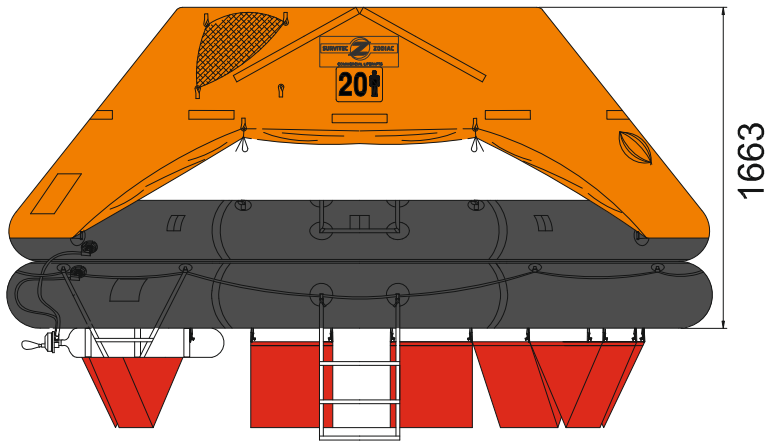

## 20 MAN THROW OVER BOARD LIFERAFT LOW PROFILE CONTAINER SOLAS A & B PACK

20 MAN	A PACK			B PACK		
Container	N136H			N136		
Dimensions	X: 1160 mm	Y: 752 mm	Z: 505 mm	X: 1160 mm	Y: 752 mm	Z: 445 mm
	X: 3' 9,67"	Y: 2' 5,61"	Z: 1' 7,89"	X: 3' 9,67"	Y: 2' 5,61"	Z: 1' 5,52"
Liferaft Net Weight	141 kg / 311 pounds			95,5 kg / 211 pounds		
Max. height stowage	18 m / 60'			18 m / 60'		
Painter line length	30 m / 99'					
Inflation Cylinder	1 x 15 liter					

 Crate	X: 1200 mm	Y: 760 mm	Z: 490 mm	X: 1200 mm	Y: 760 mm	Z: 430 mm
	X: 3' 11,25"	Y: 2' 5,93"	Z: 1' 7,3"	X: 3' 11,25"	Y: 2' 5,93"	Z: 1' 4,93"
	146 kg / 322 pounds			100,5 kg / 222 pounds		
	0,447 m <sup>3</sup> / 15,78 cubic foot			0,393 m <sup>3</sup> / 13,85 cubic foot		

<b>Towing force</b>	<b>2 knots</b>	<b>3 knots</b>
Without sea anchor	84 daN	115 daN
With sea anchor	129 daN	200 daN

**Approvals:** **EC (MED) – BV – TC – USCG – CCS**

20 TO LPC 08022017 KLT.doc Issue: 11 Date: 08/02/2017

Dimensions and weight +/- 5%  
SURVITEC SAS reserves the right to change specification without notice.  
For installation, add minimum +10mm for clearance to dimensions of the container.