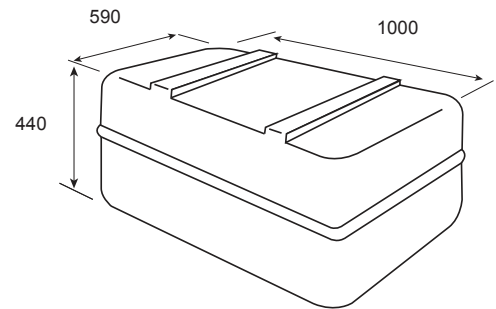

KHA-6	A PACK	B PACK
Maximum height of stowage (Meters)	40	
Standard painter line length (Meters)	36	
Gas cylinders (Liters)	1 X 4	
Weight in container (Kg)	75	65
Round container dimensions (Mm)	1 050 X 550	
Flat container dimensions (Mm)	1000 X 590 X 440	
Packaging dimensions (Cm)	114 X 64 X 62	
MED approval by	GL / ABS / LR	