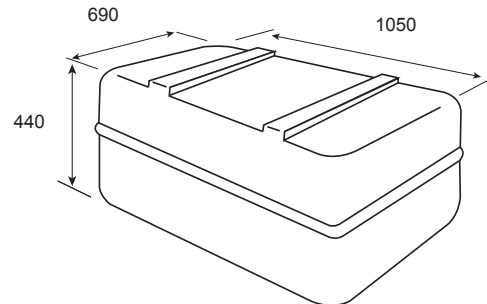

**KHA-12 MAN THROW OVER TYPE LIFERAFT SOLAS
A & B Pack**

KHA-12	A PACK	B PACK
Maximum height of stowage (Meters)	40	
Standard painter line length (Meters)	36	
Gas cylinders (Liters)	1 X 7,5	
Weight in container (Kg)	109	87
Round container dimensions (Mm)	1 100 X 610	
Flat container dimensions (Mm)	1 050 X 690 X 440	
Packaging dimensions (Cm)	120 X 71 X 71	
MED approval by	GL / ABS / LR