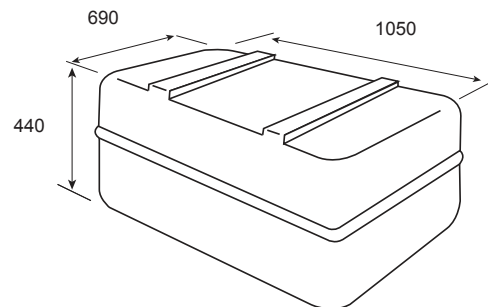

KHA-12	A PACK	B PACK
Maximum height of stowage (Meters)	40	
Standard painter line length (Meters)	36	
Gas cylinders (Liters)	1 X 7,5	
Weight in container (Kg)	109	87
Round container dimensions (Mm)	1 100 X 610	
Flat container dimensions (Mm)	1 050 X 690 X 440	
Packaging dimensions (Cm)	120 X 71 X 71	
MED approval by	GL / ABS / LR	

Pack A-B

Pack B

KHA-16	A PACK	B PACK
Maximum height of stowage (Meters)	40	
Standard painter line length (Meters)	36	
Gas cylinders (Liters)	1 X 9	
Weight in container (Kg)	132	102
Container dimensions (Mm)	1 150 X 680	
Flat container dimensions (Mm)	1 050 X 690 X 440	
Packaging dimensions (Cm)	125 X 77 X 76	
MED approval by	GL / ABS / LR	