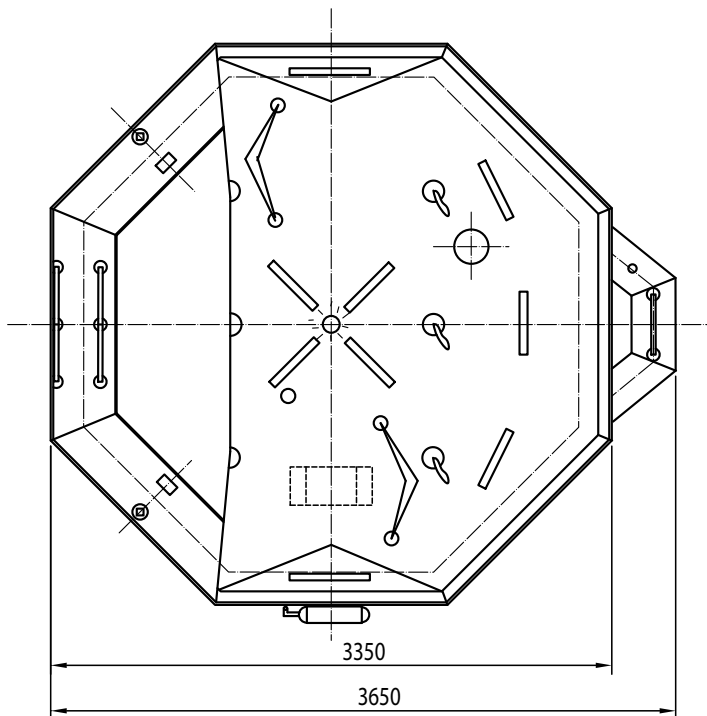

Service Commercial Europe
Radeaux Plaisance & Professionnel
S.A.V. et location
Nautic Service Sauvetage Le Havre
Tél : 02 35 51 75 30 - Fax : 02 35 45 70 85
Mail : sales@nssma.fr
www.seasafe.fr

**KHA-16 MAN THROW OVER TYPE LIFERAFT SOLAS
A & B Pack**

Pack A-B

Pack B

KHA-16	A PACK	B PACK
Maximum height of stowage (Meters)	40	
Standard painter line length (Meters)	36	
Gas cylinders (Liters)	1 X 9	
Weight in container (Kg)	132	102
Container dimensions (Mm)	1 150 X 680	
Flat container dimensions (Mm)	1 050 X 690 X 440	
Packaging dimensions (Cm)	125 X 77 X 76	
MED approval by	GL / ABS / LR