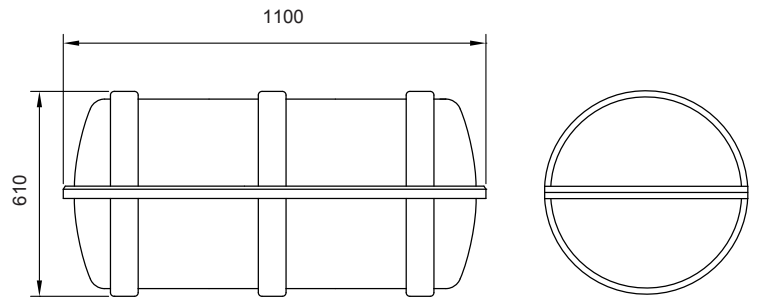

KHA-6	A PACK	B PACK
Maximum height of stowage (Meters)	40	
Standard painter line length (Meters)	36	
Gas cylinders (Liters)	1 X 4	
Weight in container (Kg)	75	65
Round container dimensions (Mm)	1 050 X 550	
Flat container dimensions (Mm)	1000 X 590 X 440	
Packaging dimensions (Cm)	114 X 64 X 62	
MED approval by	GL / ABS / LR	

KHA-8	A PACK	B PACK
Maximum height of stowage (Meters)	35	
Standard painter line length (Meters)	36	
Gas cylinders (Liters)	1 X 5	
Weight in container (Kg)	88	68
Round container dimensions (Mm)	1 050 X 550	
Flat container dimensions (Mm)	1000 X 590 X 440	
Packaging dimensions (Cm)	114 X 64 X 62	
MED approval by	GL	

KHA-10	A PACK	B PACK
Maximum height of stowage (Meters)	40	
Standard painter line length (Meters)	36	
Gas cylinders (Liters)	1 X 6	
Weight in container (Kg)	98	78
Round container dimensions (Mm)	1 100 X 610	
Flat container dimensions (Mm)	1 050 X 690 X 440	1 000 X 590 X 440
Packaging dimensions (Cm)	120 X 71 X 71	
MED approval by	GL / ABS / LR	