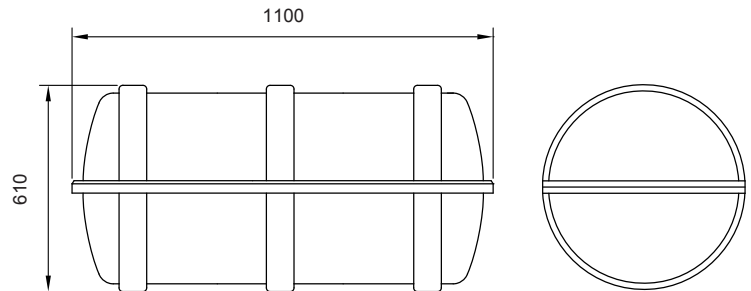

**KHA-12 MAN THROW OVER TYPE LIFERAFT SOLAS
A & B Pack**

KHA-12	A PACK	B PACK
Maximum height of stowage (Meters)	40	
Standard painter line length (Meters)	36	
Gas cylinders (Liters)	1 X 7,5	
Weight in container (Kg)	109	87
Round container dimensions (Mm)	1 100 X 610	
Flat container dimensions (Mm)	1 050 X 690 X 440	
Packaging dimensions (Cm)	120 X 71 X 71	
MED approval by	GL / ABS / LR