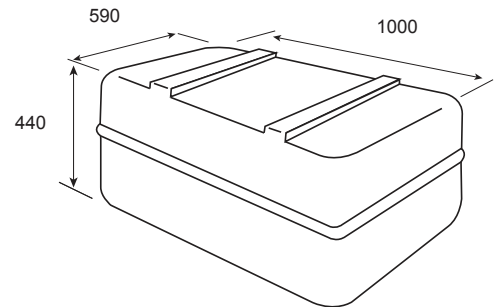

**KHA-10 MAN THROW OVER TYPE LIFERAFT SOLAS
A & B Pack**

KHA-10	A PACK	B PACK
Maximum height of stowage (Meters)	40	
Standard painter line length (Meters)	36	
Gas cylinders (Liters)	1 X 6	
Weight in container (Kg)	98	78
Round container dimensions (Mm)	1 100 X 610	
Flat container dimensions (Mm)	1 050 X 690 X 440	1 000 X 590 X 440
Packaging dimensions (Cm)	120 X 71 X 71	
MED approval by	GL / ABS / LR