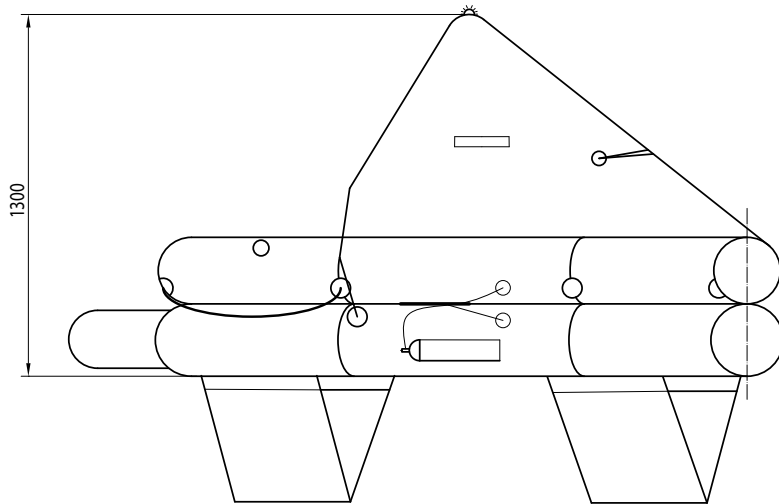

KHA-8	A PACK	B PACK
Maximum height of stowage (Meters)	35	
Standard painter line length (Meters)	36	
Gas cylinders (Liters)	1 X 5	
Weight in container (Kg)	88	68
Round container dimensions (Mm)	1 050 X 550	
Flat container dimensions (Mm)	1000 X 590 X 440	
Packaging dimensions (Cm)	114 X 64 X 62	
MED approval by	GL