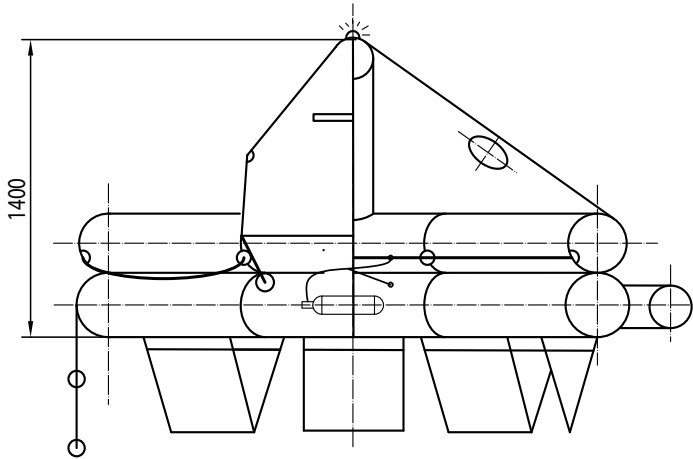

**KHA-12 MAN THROW OVER TYPE LIFERAFT SOLAS
A & B Pack**

KHA-12	A PACK	B PACK
Maximum height of stowage (Meters)	40	
Standard painter line length (Meters)	36	
Gas cylinders (Liters)	1 X 7,5	
Weight in container (Kg)	109	87
Round container dimensions (Mm)	1 100 X 610	
Flat container dimensions (Mm)	1 050 X 690 X 440	
Packaging dimensions (Cm)	120 X 71 X 71	
MED approval by	GL / ABS / LR