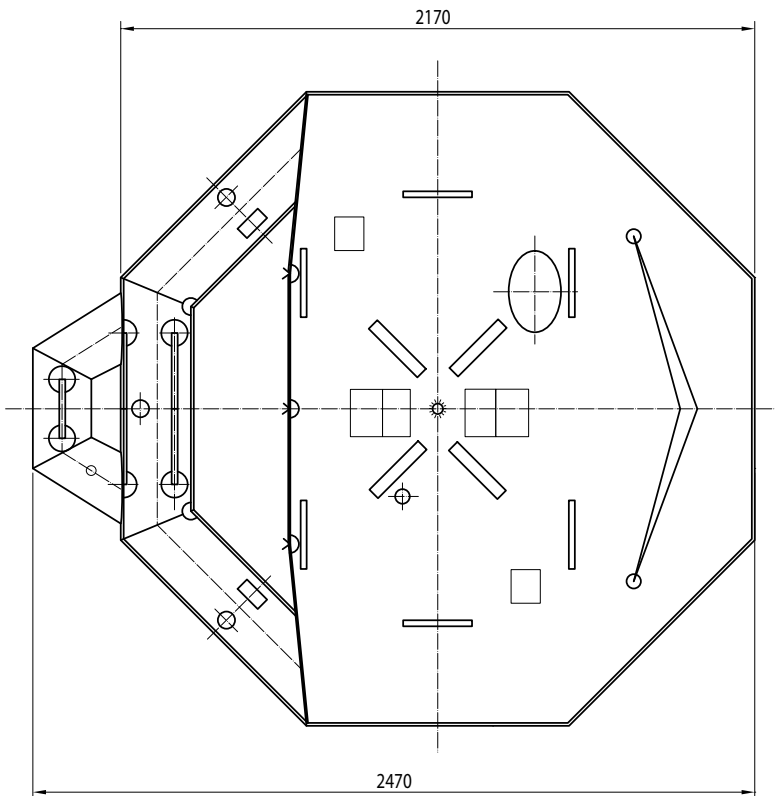

KHA-6	A PACK	B PACK
Maximum height of stowage (Meters)	40	
Standard painter line length (Meters)	36	
Gas cylinders (Liters)	1 X 4	
Weight in container (Kg)	75	65
Round container dimensions (Mm)	1 050 X 550	
Flat container dimensions (Mm)	1000 X 590 X 440	
Packaging dimensions (Cm)	114 X 64 X 62	
MED approval by	GL / ABS / LR	

KHA-8	A PACK	B PACK
Maximum height of stowage (Meters)	35	
Standard painter line length (Meters)	36	
Gas cylinders (Liters)	1 X 5	
Weight in container (Kg)	88	68
Round container dimensions (Mm)	1 050 X 550	
Flat container dimensions (Mm)	1000 X 590 X 440	
Packaging dimensions (Cm)	114 X 64 X 62	
MED approval by	GL	