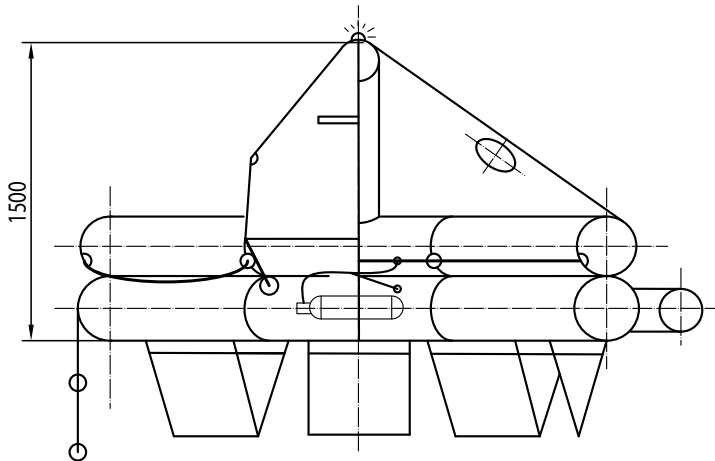

Service Commercial Europe
Radeaux Plaisance & Professionnel
S.A.V. et location
Nautic Service Sauvetage Le Havre
Tél : 02 35 51 75 30 - Fax : 02 35 45 70 85
Mail : sales@nssma.fr
www.seasafe.fr

**KHA-16 MAN THROW OVER TYPE LIFERAFT SOLAS
A & B Pack**

Pack B

KHA-16	A PACK	B PACK
Maximum height of stowage (Meters)	40	
Standard painter line length (Meters)	36	
Gas cylinders (Liters)	1 X 9	
Weight in container (Kg)	132	102
Container dimensions (Mm)	1 150 X 680	
Flat container dimensions (Mm)	1 050 X 690 X 440	
Packaging dimensions (Cm)	125 X 77 X 76	
MED approval by	GL / ABS / LR