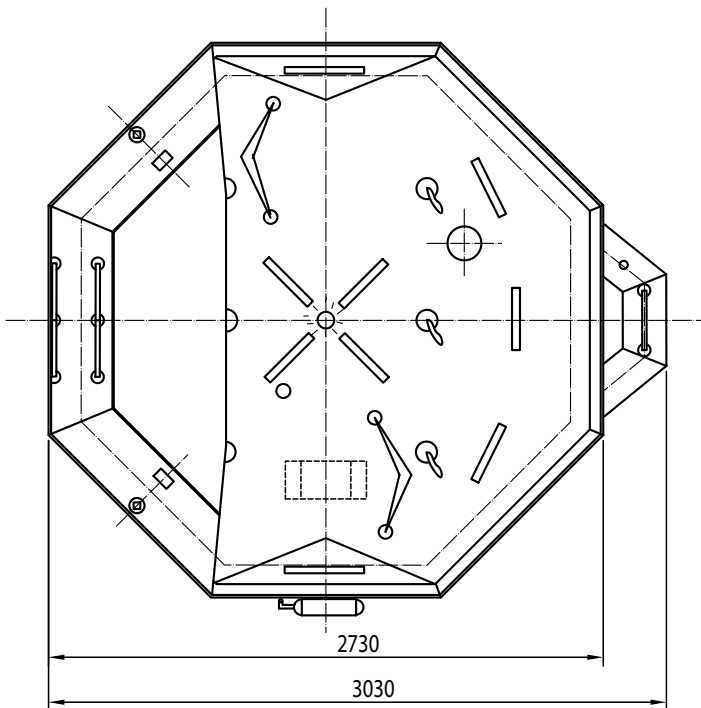

**KHA-10 MAN THROW OVER TYPE LIFERAFT SOLAS
A & B Pack**

KHA-10	A PACK	B PACK
Maximum height of stowage (Meters)	40	
Standard painter line length (Meters)	36	
Gas cylinders (Liters)	1 X 6	
Weight in container (Kg)	98	78
Round container dimensions (Mm)	1 100 X 610	
Flat container dimensions (Mm)	1 050 X 690 X 440	1 000 X 590 X 440
Packaging dimensions (Cm)	120 X 71 X 71	
MED approval by	GL / ABS / LR