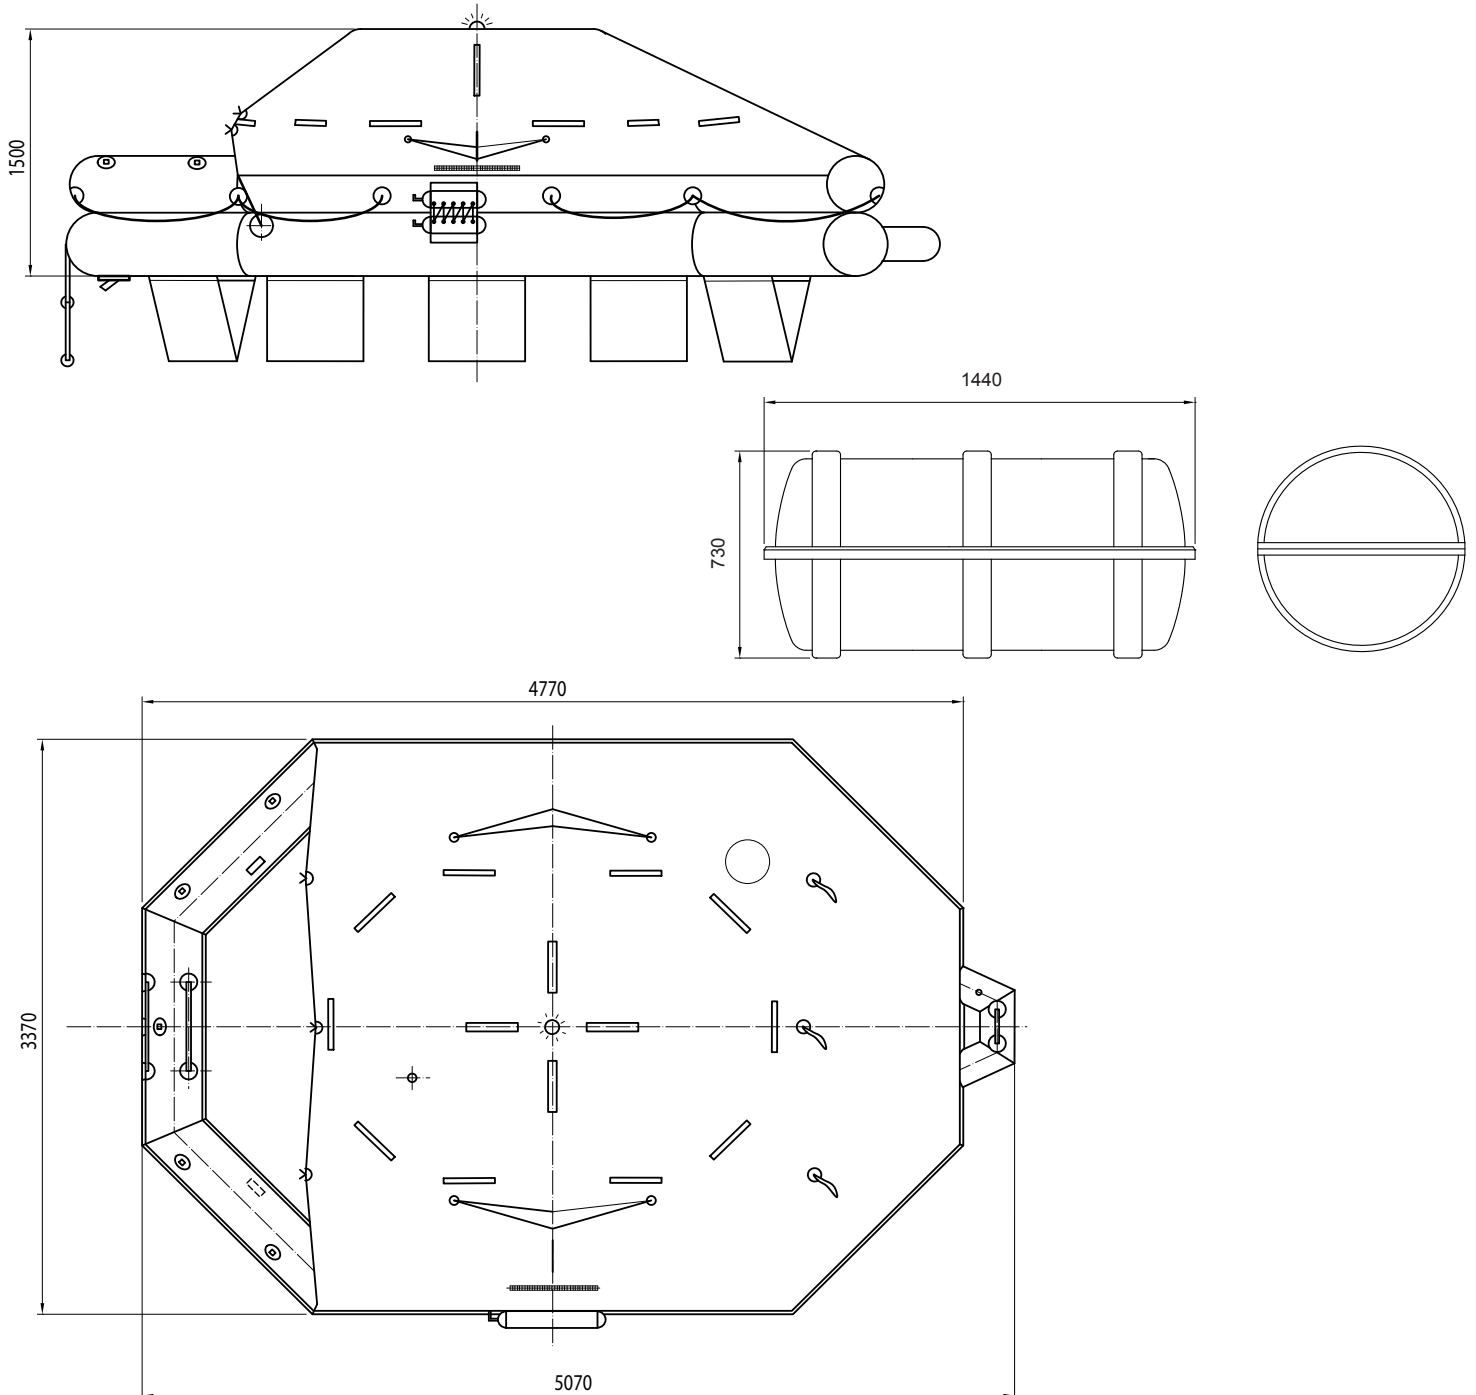

**KHA-25 MAN THROW OVER TYPE LIFERAFT SOLAS
A & B Pack**

KHA-25	A PACK	B PACK
Maximum height of stowage (Meters)	40	
Standard painter line length (Meters)	36	
Gas cylinders (Liters)	2 X 7	
Weight in container (Kg)	183	139
Container dimensions (Mm)	1 440 X 730	
Packaging dimensions (Cm)	155 X 82 X 79	
MED approval by	GL / ABS / LR