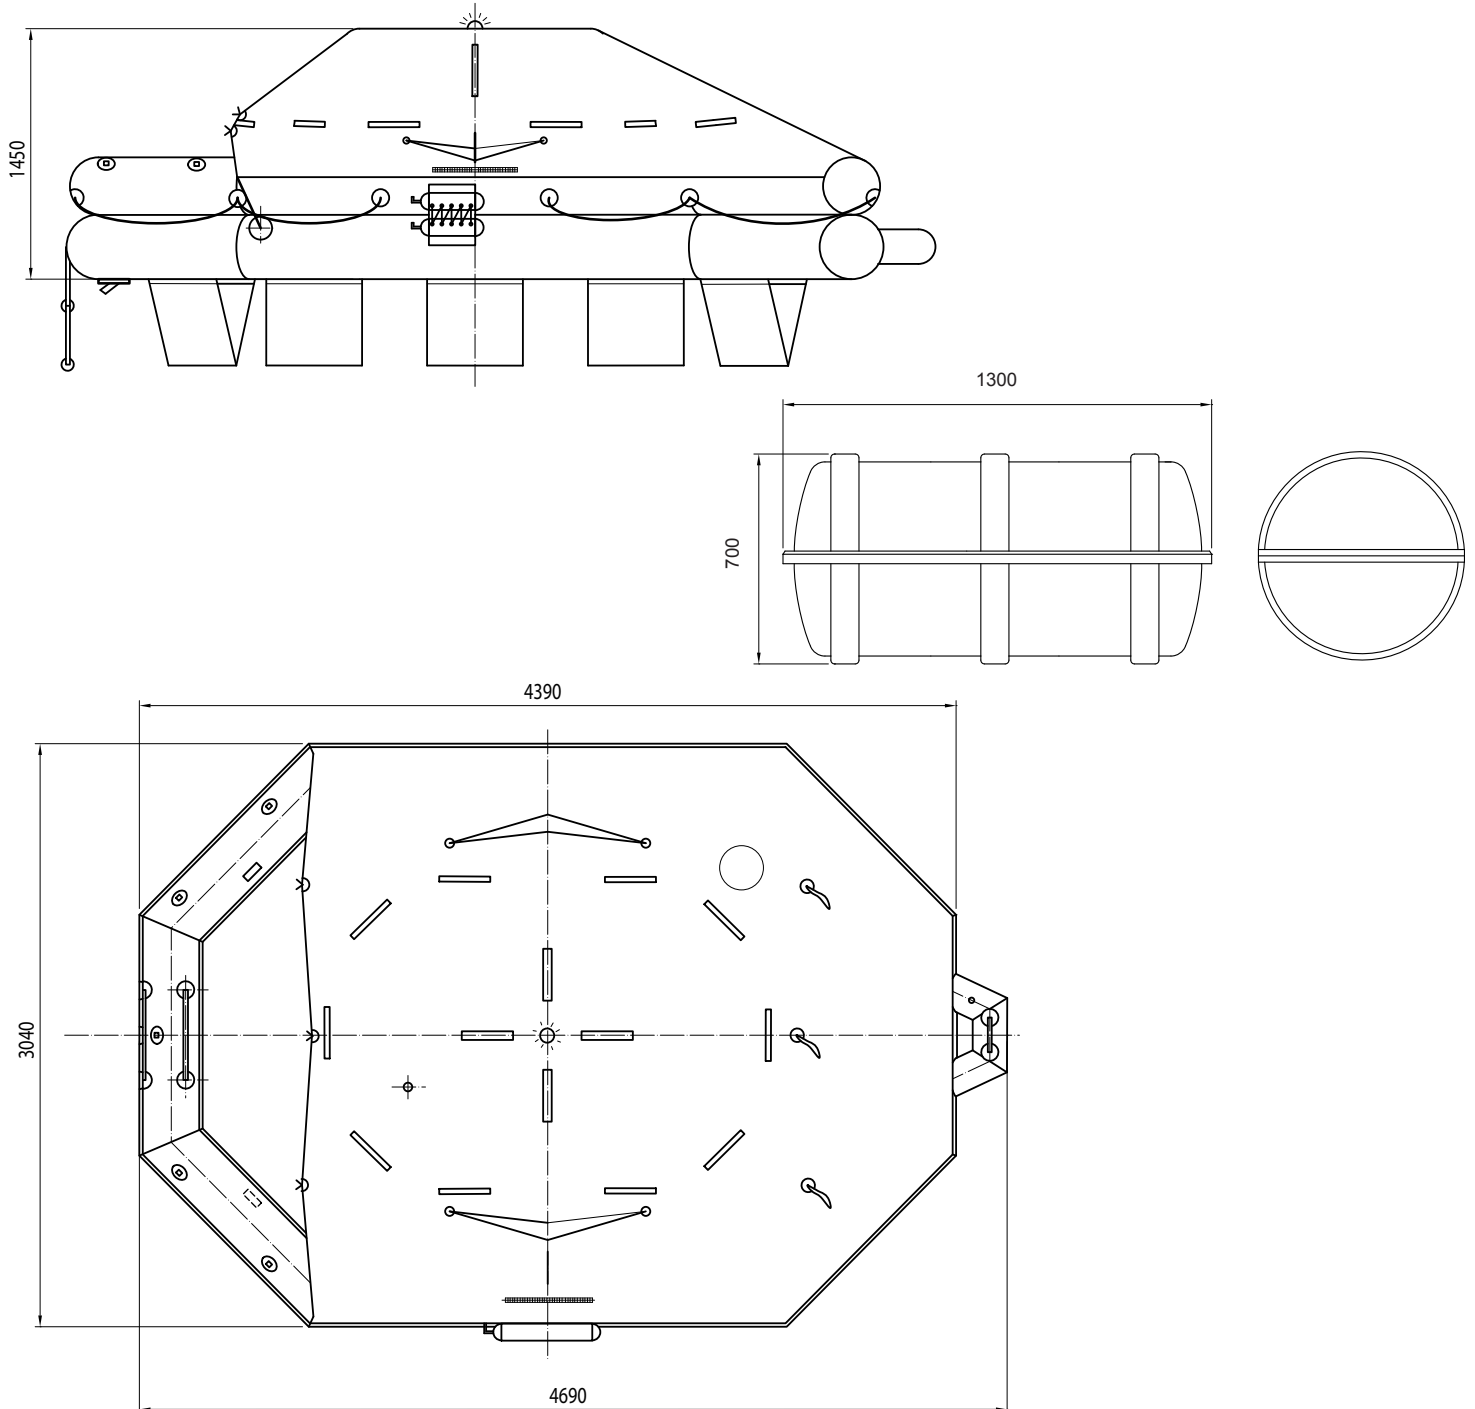

**KHA-20 MAN THROW OVER TYPE LIFERAFT SOLAS
A & B Pack**

KHA-20	A PACK	B PACK
Maximum height of stowage (Meters)	40	
Standard painter line length (Meters)	36	
Gas cylinders (Liters)	2 X 6	
Weight in container (Kg)	162	120
Container dimensions (Mm)	1 300 X 700	
Packaging dimensions (Cm)	140 X 79 X 78	
MED approval by	GL / ABS / LR