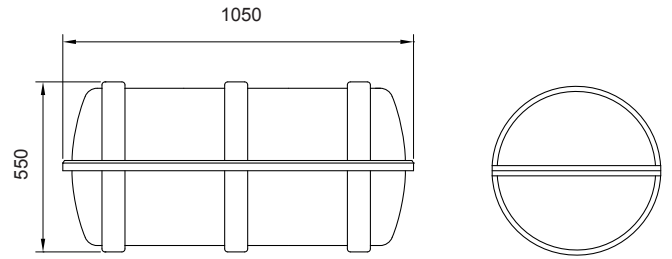

KHA-6	A PACK	B PACK
Maximum height of stowage (Meters)	40	
Standard painter line length (Meters)	36	
Gas cylinders (Liters)	1 X 4	
Weight in container (Kg)	75	65
Round container dimensions (Mm)	1 050 X 550	
Flat container dimensions (Mm)	1000 X 590 X 440	
Packaging dimensions (Cm)	114 X 64 X 62	
MED approval by	GL / ABS / LR	

KHA-8	A PACK	B PACK
Maximum height of stowage (Meters)	35	
Standard painter line length (Meters)	36	
Gas cylinders (Liters)	1 X 5	
Weight in container (Kg)	88	68
Round container dimensions (Mm)	1 050 X 550	
Flat container dimensions (Mm)	1000 X 590 X 440	
Packaging dimensions (Cm)	114 X 64 X 62	
MED approval by	GL	

KHA-10	A PACK	B PACK
Maximum height of stowage (Meters)	40	
Standard painter line length (Meters)	36	
Gas cylinders (Liters)	1 X 6	
Weight in container (Kg)	98	78
Round container dimensions (Mm)	1 100 X 610	
Flat container dimensions (Mm)	1 050 X 690 X 440	1 000 X 590 X 440
Packaging dimensions (Cm)	120 X 71 X 71	
MED approval by	GL / ABS / LR	