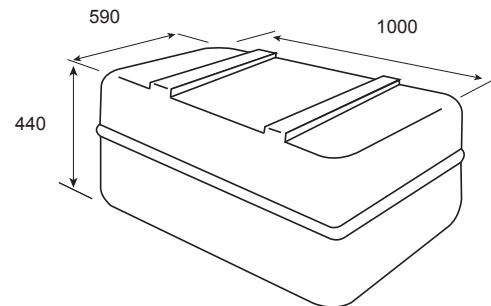

KHA-8	A PACK	B PACK
Maximum height of stowage (Meters)	35	
Standard painter line length (Meters)	36	
Gas cylinders (Liters)	1 X 5	
Weight in container (Kg)	88	68
Round container dimensions (Mm)	1 050 X 550	
Flat container dimensions (Mm)	1000 X 590 X 440	
Packaging dimensions (Cm)	114 X 64 X 62	
MED approval by	GL