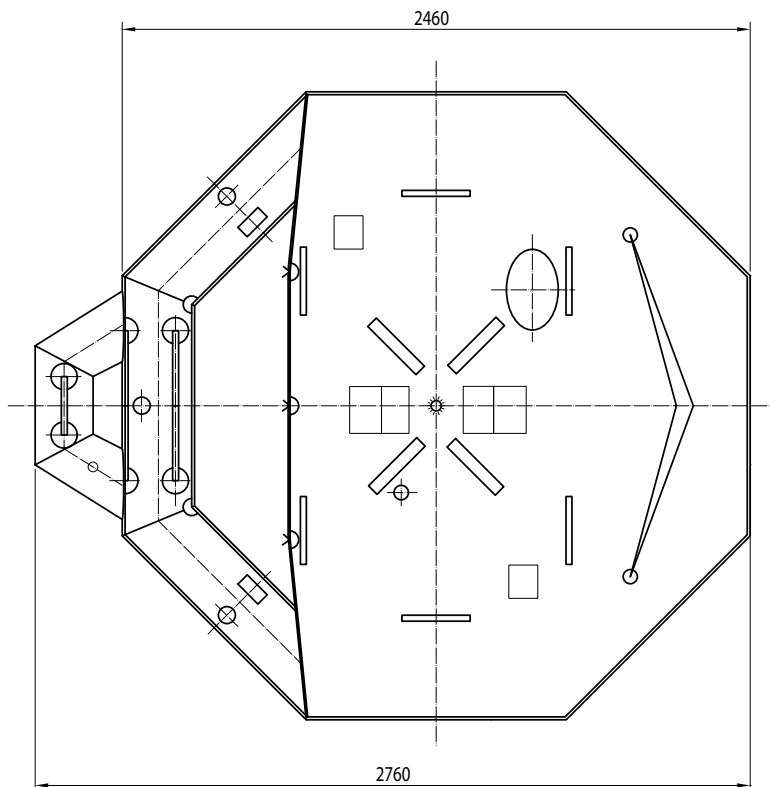

KHA-6	A PACK	B PACK
Maximum height of stowage (Meters)	40	
Standard painter line length (Meters)	36	
Gas cylinders (Liters)	1 X 4	
Weight in container (Kg)	75	65
Round container dimensions (Mm)	1 050 X 550	
Flat container dimensions (Mm)	1000 X 590 X 440	
Packaging dimensions (Cm)	114 X 64 X 62	
MED approval by	GL / ABS / LR	

KHA-8	A PACK	B PACK
Maximum height of stowage (Meters)	35	
Standard painter line length (Meters)	36	
Gas cylinders (Liters)	1 X 5	
Weight in container (Kg)	88	68
Round container dimensions (Mm)	1 050 X 550	
Flat container dimensions (Mm)	1000 X 590 X 440	
Packaging dimensions (Cm)	114 X 64 X 62	
MED approval by	GL	

KHA-10	A PACK	B PACK
Maximum height of stowage (Meters)	40	
Standard painter line length (Meters)	36	
Gas cylinders (Liters)	1 X 6	
Weight in container (Kg)	98	78
Round container dimensions (Mm)	1 100 X 610	
Flat container dimensions (Mm)	1 050 X 690 X 440	1 000 X 590 X 440
Packaging dimensions (Cm)	120 X 71 X 71	
MED approval by	GL / ABS / LR	