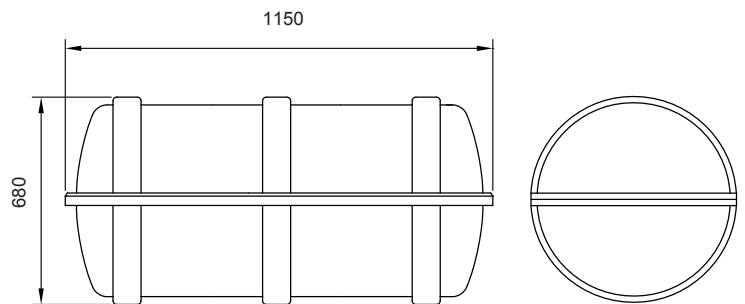

Pack A-B

Pack B