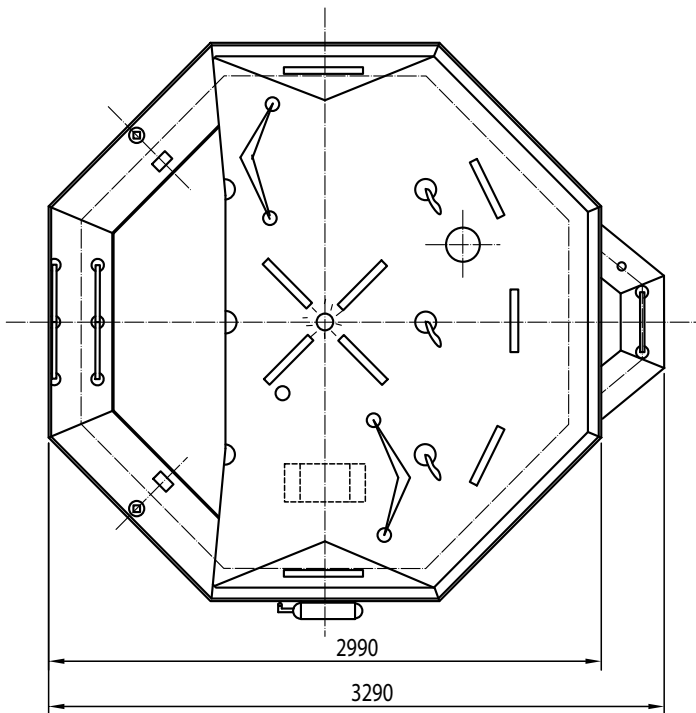

**KHA-12 MAN THROW OVER TYPE LIFERAFT SOLAS
A & B Pack**

KHA-12	A PACK	B PACK
Maximum height of stowage (Meters)	40	
Standard painter line length (Meters)	36	
Gas cylinders (Liters)	1 X 7,5	
Weight in container (Kg)	109	87
Round container dimensions (Mm)	1 100 X 610	
Flat container dimensions (Mm)	1 050 X 690 X 440	
Packaging dimensions (Cm)	120 X 71 X 71	
MED approval by	GL / ABS / LR