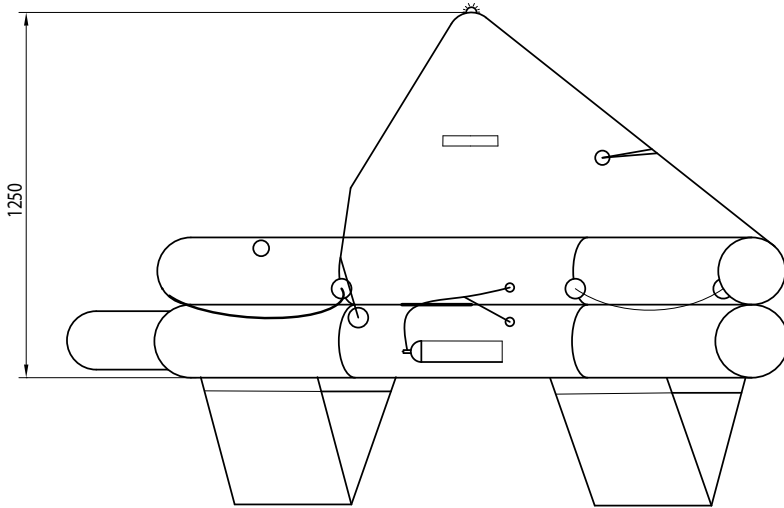

KHA-6	A PACK	B PACK
Maximum height of stowage (Meters)	40	
Standard painter line length (Meters)	36	
Gas cylinders (Liters)	1 X 4	
Weight in container (Kg)	75	65
Round container dimensions (Mm)	1 050 X 550	
Flat container dimensions (Mm)	1000 X 590 X 440	
Packaging dimensions (Cm)	114 X 64 X 62	
MED approval by	GL / ABS / LR	