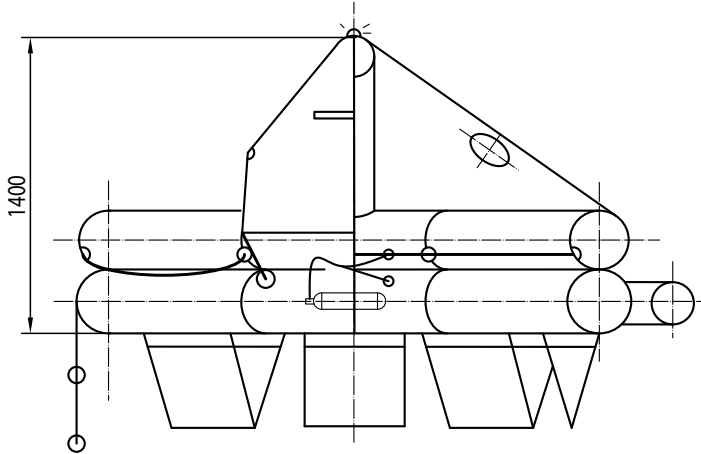

**KHA-10 MAN THROW OVER TYPE LIFERAFT SOLAS
A & B Pack**

KHA-10	A PACK	B PACK
Maximum height of stowage (Meters)	40	
Standard painter line length (Meters)	36	
Gas cylinders (Liters)	1 X 6	
Weight in container (Kg)	98	78
Round container dimensions (Mm)	1 100 X 610	
Flat container dimensions (Mm)	1 050 X 690 X 440	1 000 X 590 X 440
Packaging dimensions (Cm)	120 X 71 X 71	
MED approval by	GL / ABS / LR