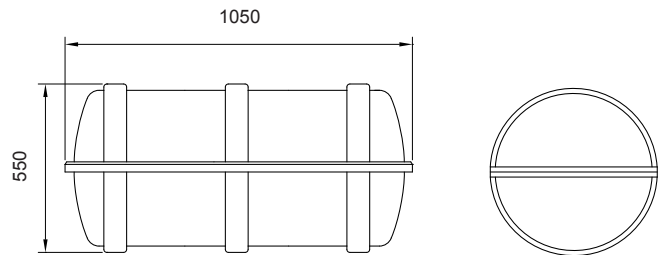

KHA-8	A PACK	B PACK
Maximum height of stowage (Meters)	35	
Standard painter line length (Meters)	36	
Gas cylinders (Liters)	1 X 5	
Weight in container (Kg)	88	68
Round container dimensions (Mm)	1 050 X 550	
Flat container dimensions (Mm)	1000 X 590 X 440	
Packaging dimensions (Cm)	114 X 64 X 62	
MED approval by	GL