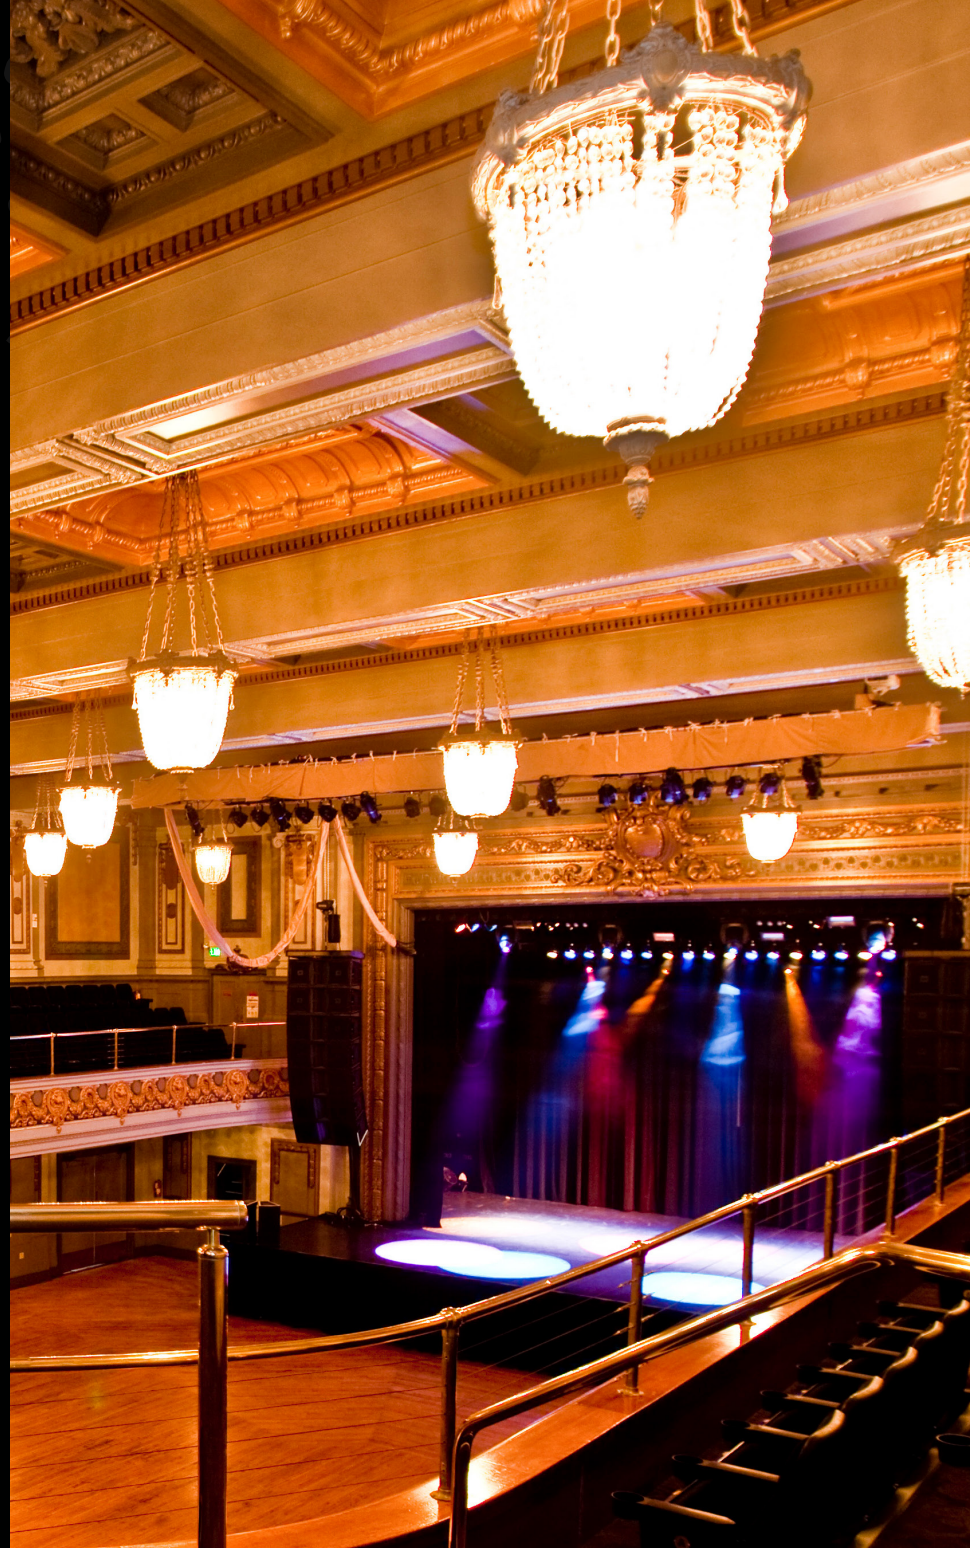

TRUE BEAUX-ART TREASURE

One of San Francisco's most architecturally stunning venues, **The Regency Ballroom** is a **1,400 max capacity** neoclassical event space with 35-foot ceilings, 22 turn-of-the-century teardrop chandeliers, blonde hardwood floors, a horseshoe-shaped balcony and built-in stage.

Rediscover the thrill of Special Events at this awe-inspiring venue.