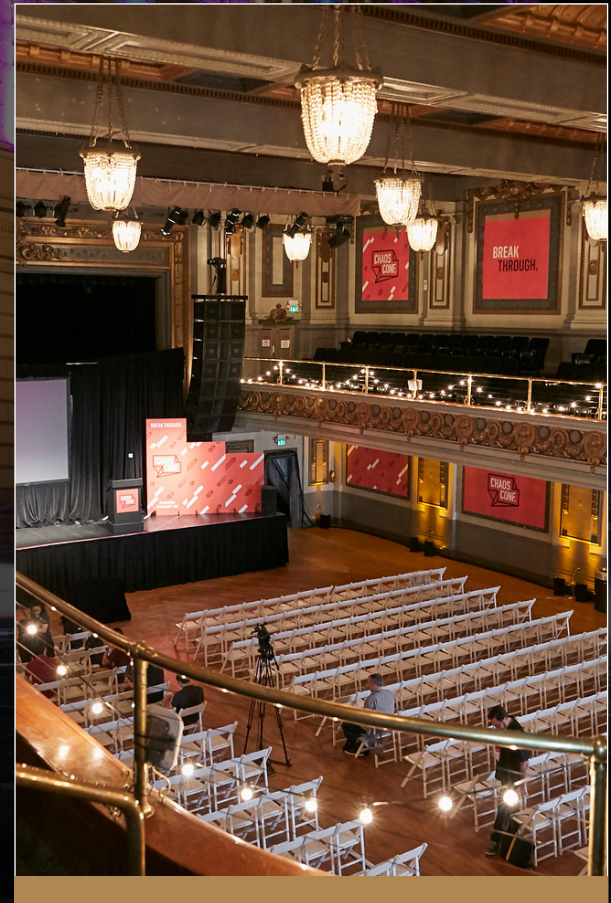

VENUE CAPACITIES

THE REGENCY BALLROOM
6,000 Sq. Ft.

1,350 RECEPTION **628** THEATER **350-400** BANQUET
(*1,400 MAX CAPACITY)

PARLOR ROOM
1,150 Sq. Ft.

165 RECEPTION **130** THEATER **90** BANQUET

MEZZANINE

300 RECEPTION **180** THEATER

THEATER