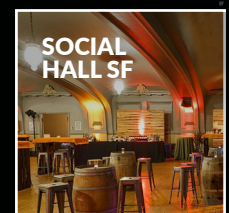

THE
REGENCY
CENTER

INTERACTIVE
BROCHURE

THREE UNIQUE VENUES UNDER ONE ROOF

San Francisco, California | Est. 1909

aegsev.com/regency-ballroom

TECH SHOWS - AWARD SHOWS
PRODUCT LAUNCHES - HOLIDAY PARTIES

GALAS - CORPORATE MEETINGS
SUMMITS - CONFERENCES + MORE

The
REGENCY
BALLROOM
ROCK N' ELEGANCE

WELCOME TO THE JAW-DROPPING
REGENCY BALLROOM

LOCATION MEANS EVERYTHING

The Regency Ballroom, located in The Regency Center, is situated on Van Ness Avenue and Sutter Street in the hip and urban neighborhood of **lower Nob Hill** within walking distance to over 75 restaurants and bars.

theregencyballroom.com/rentals

Check out our other spectacular
venues at **The Regency Center**

[CLICK FOR MORE INFO](#)

THE
LODGE

SOCIAL
HALL SF

AEG
PRESENTS

AEG
SPECIAL
EVENT
VENUES

GOLDENVOICE