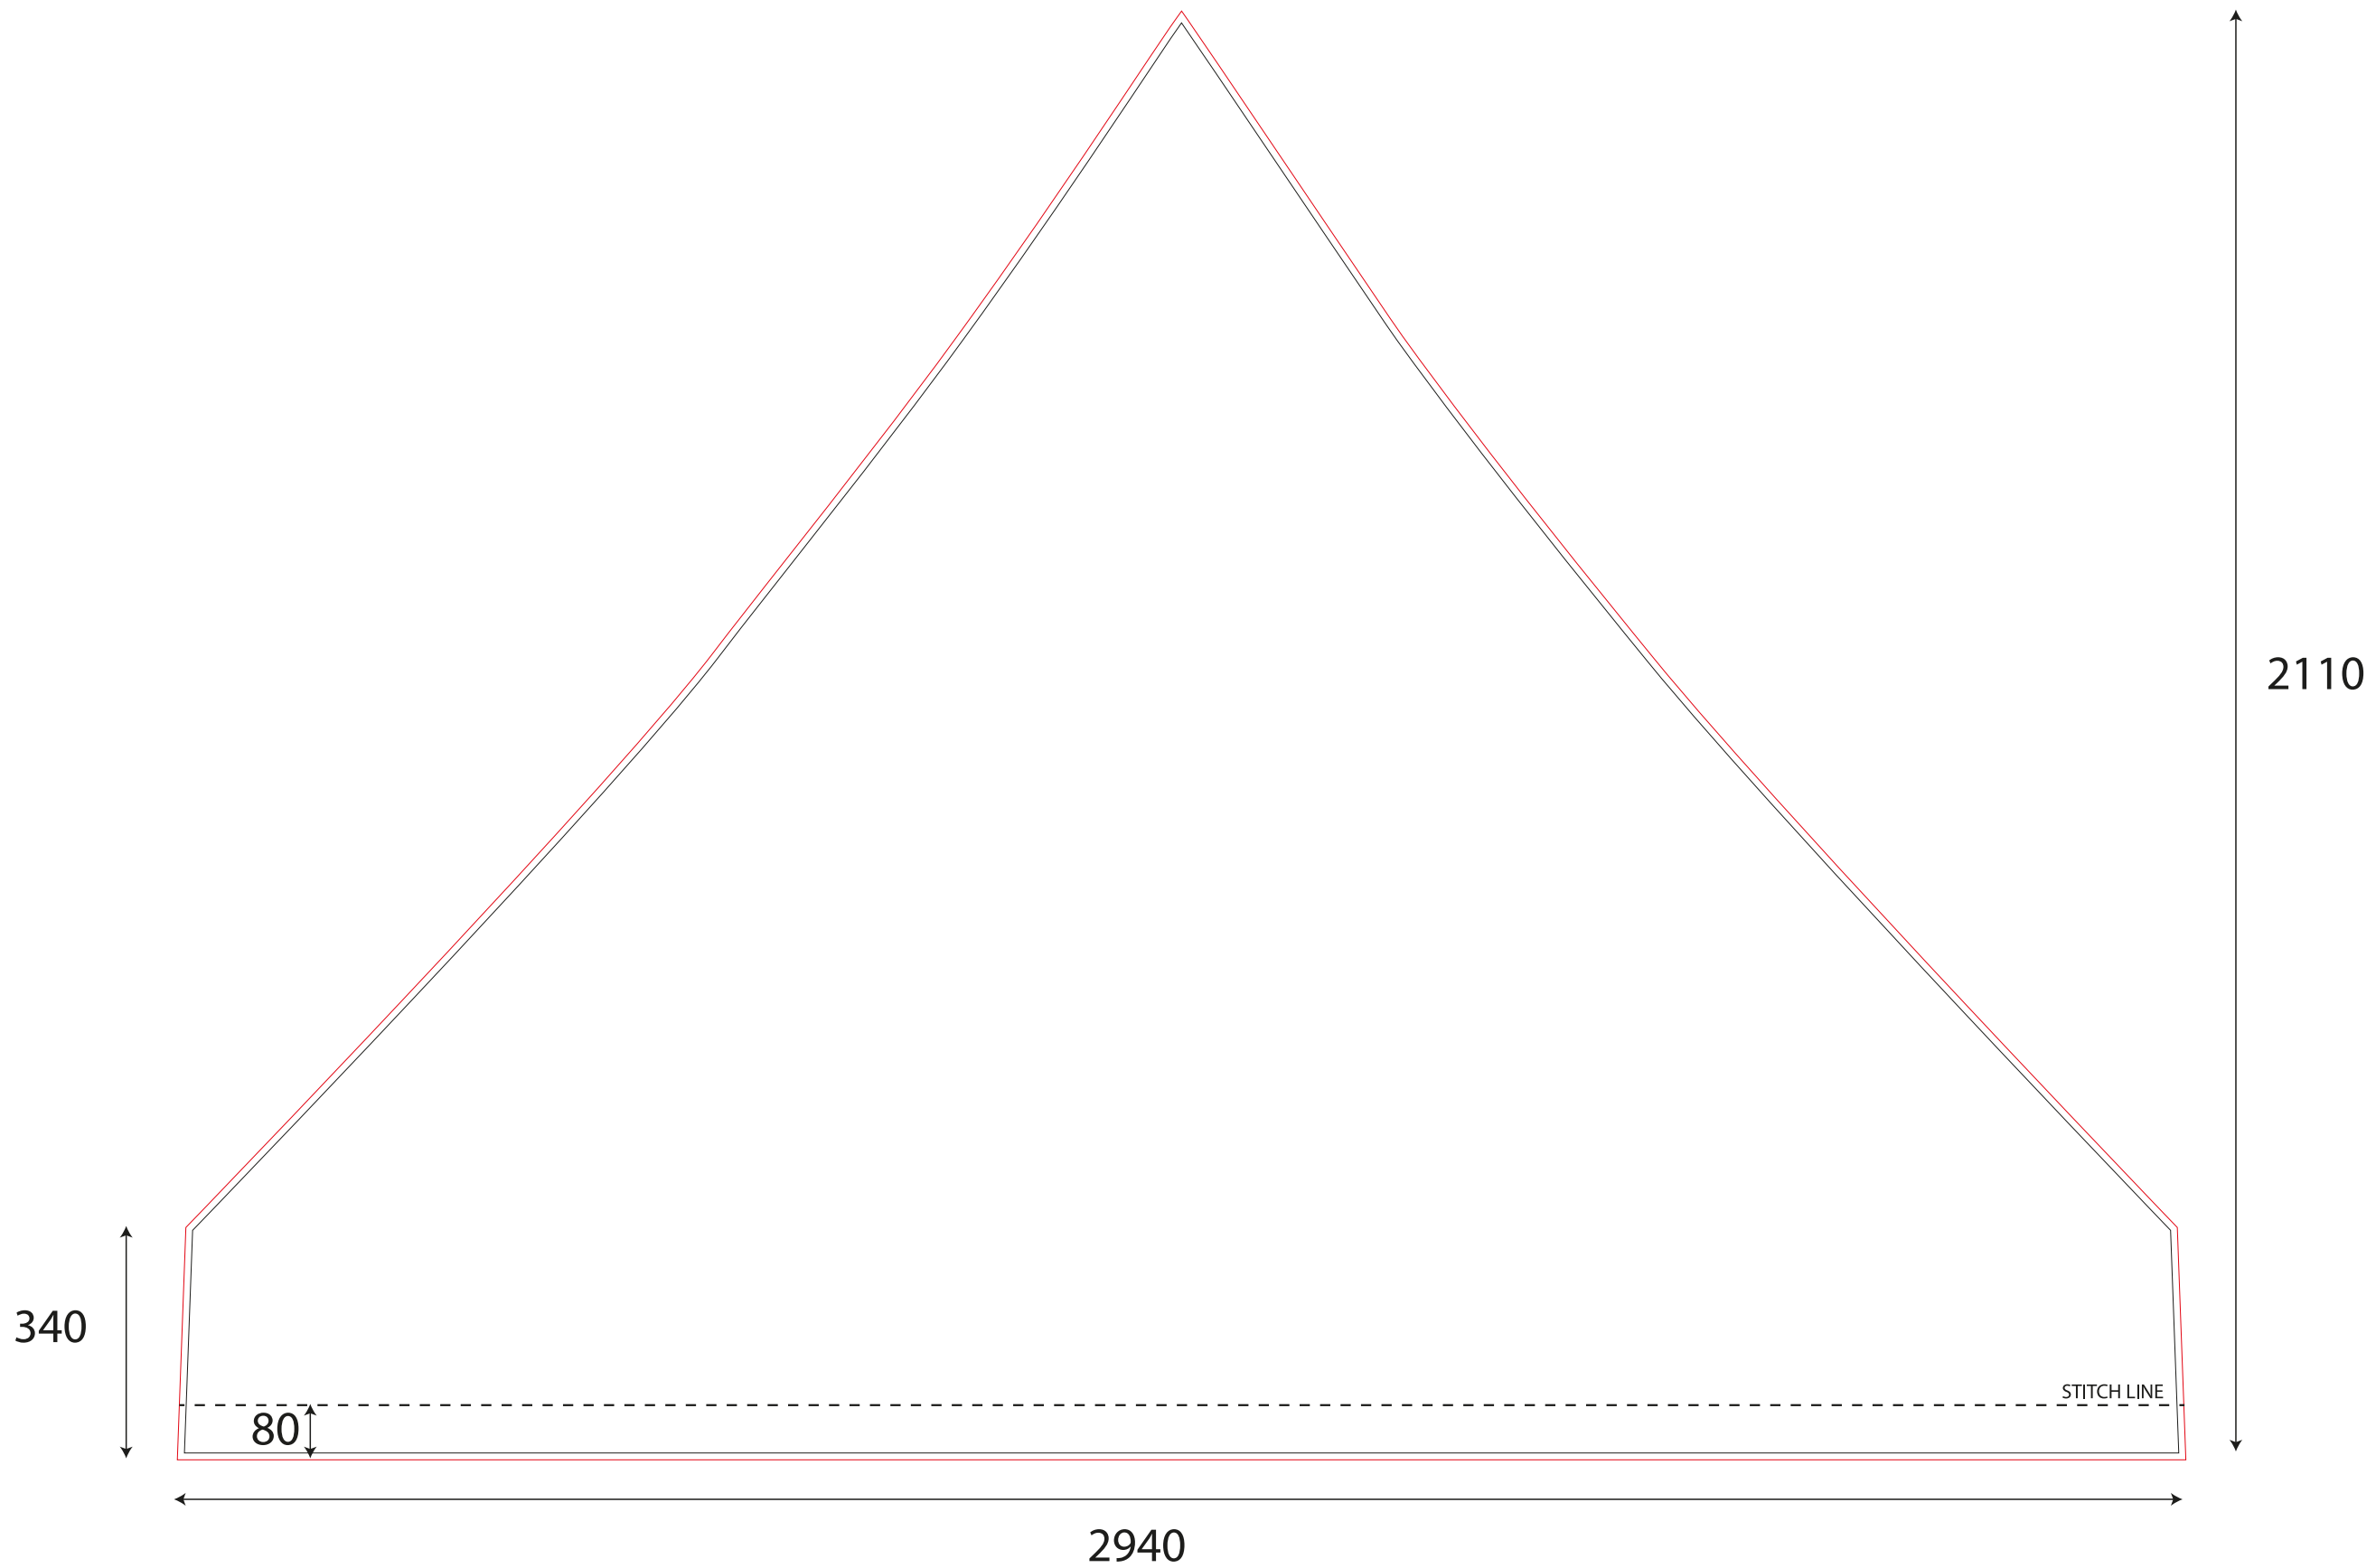

**Outdoor Graphic:  
FABRIX - Canopy**

Total area including bleed:  
2940 (w) x 2110 (h) mm  
Finished size:  
2920 (w) x 2090 (h) mm  
Visible area:  
2920 (w) x 2090 (h) mm

**General Art Guidelines:**

- CMYK Colour
- Resolution must be 100 - 150 ppi
- All fonts must be converted to outline
- Remove teplate prior to upload
- Add 10mm bleed

Graphic will be finished as seen above. Edges will be hemmed together to form tent graphic.

# 3x3 Tent

**Outdoor Graphic:**  
***FABRIX - Full Wall***

Total area including bleed:  
2880 (w) x 2200 (h) mm  
Finished size:  
2800 (w) x 2120 (h) mm  
Visible area:  
2800 (w) x 2120 (h) mm

**General Art Guidelines:**