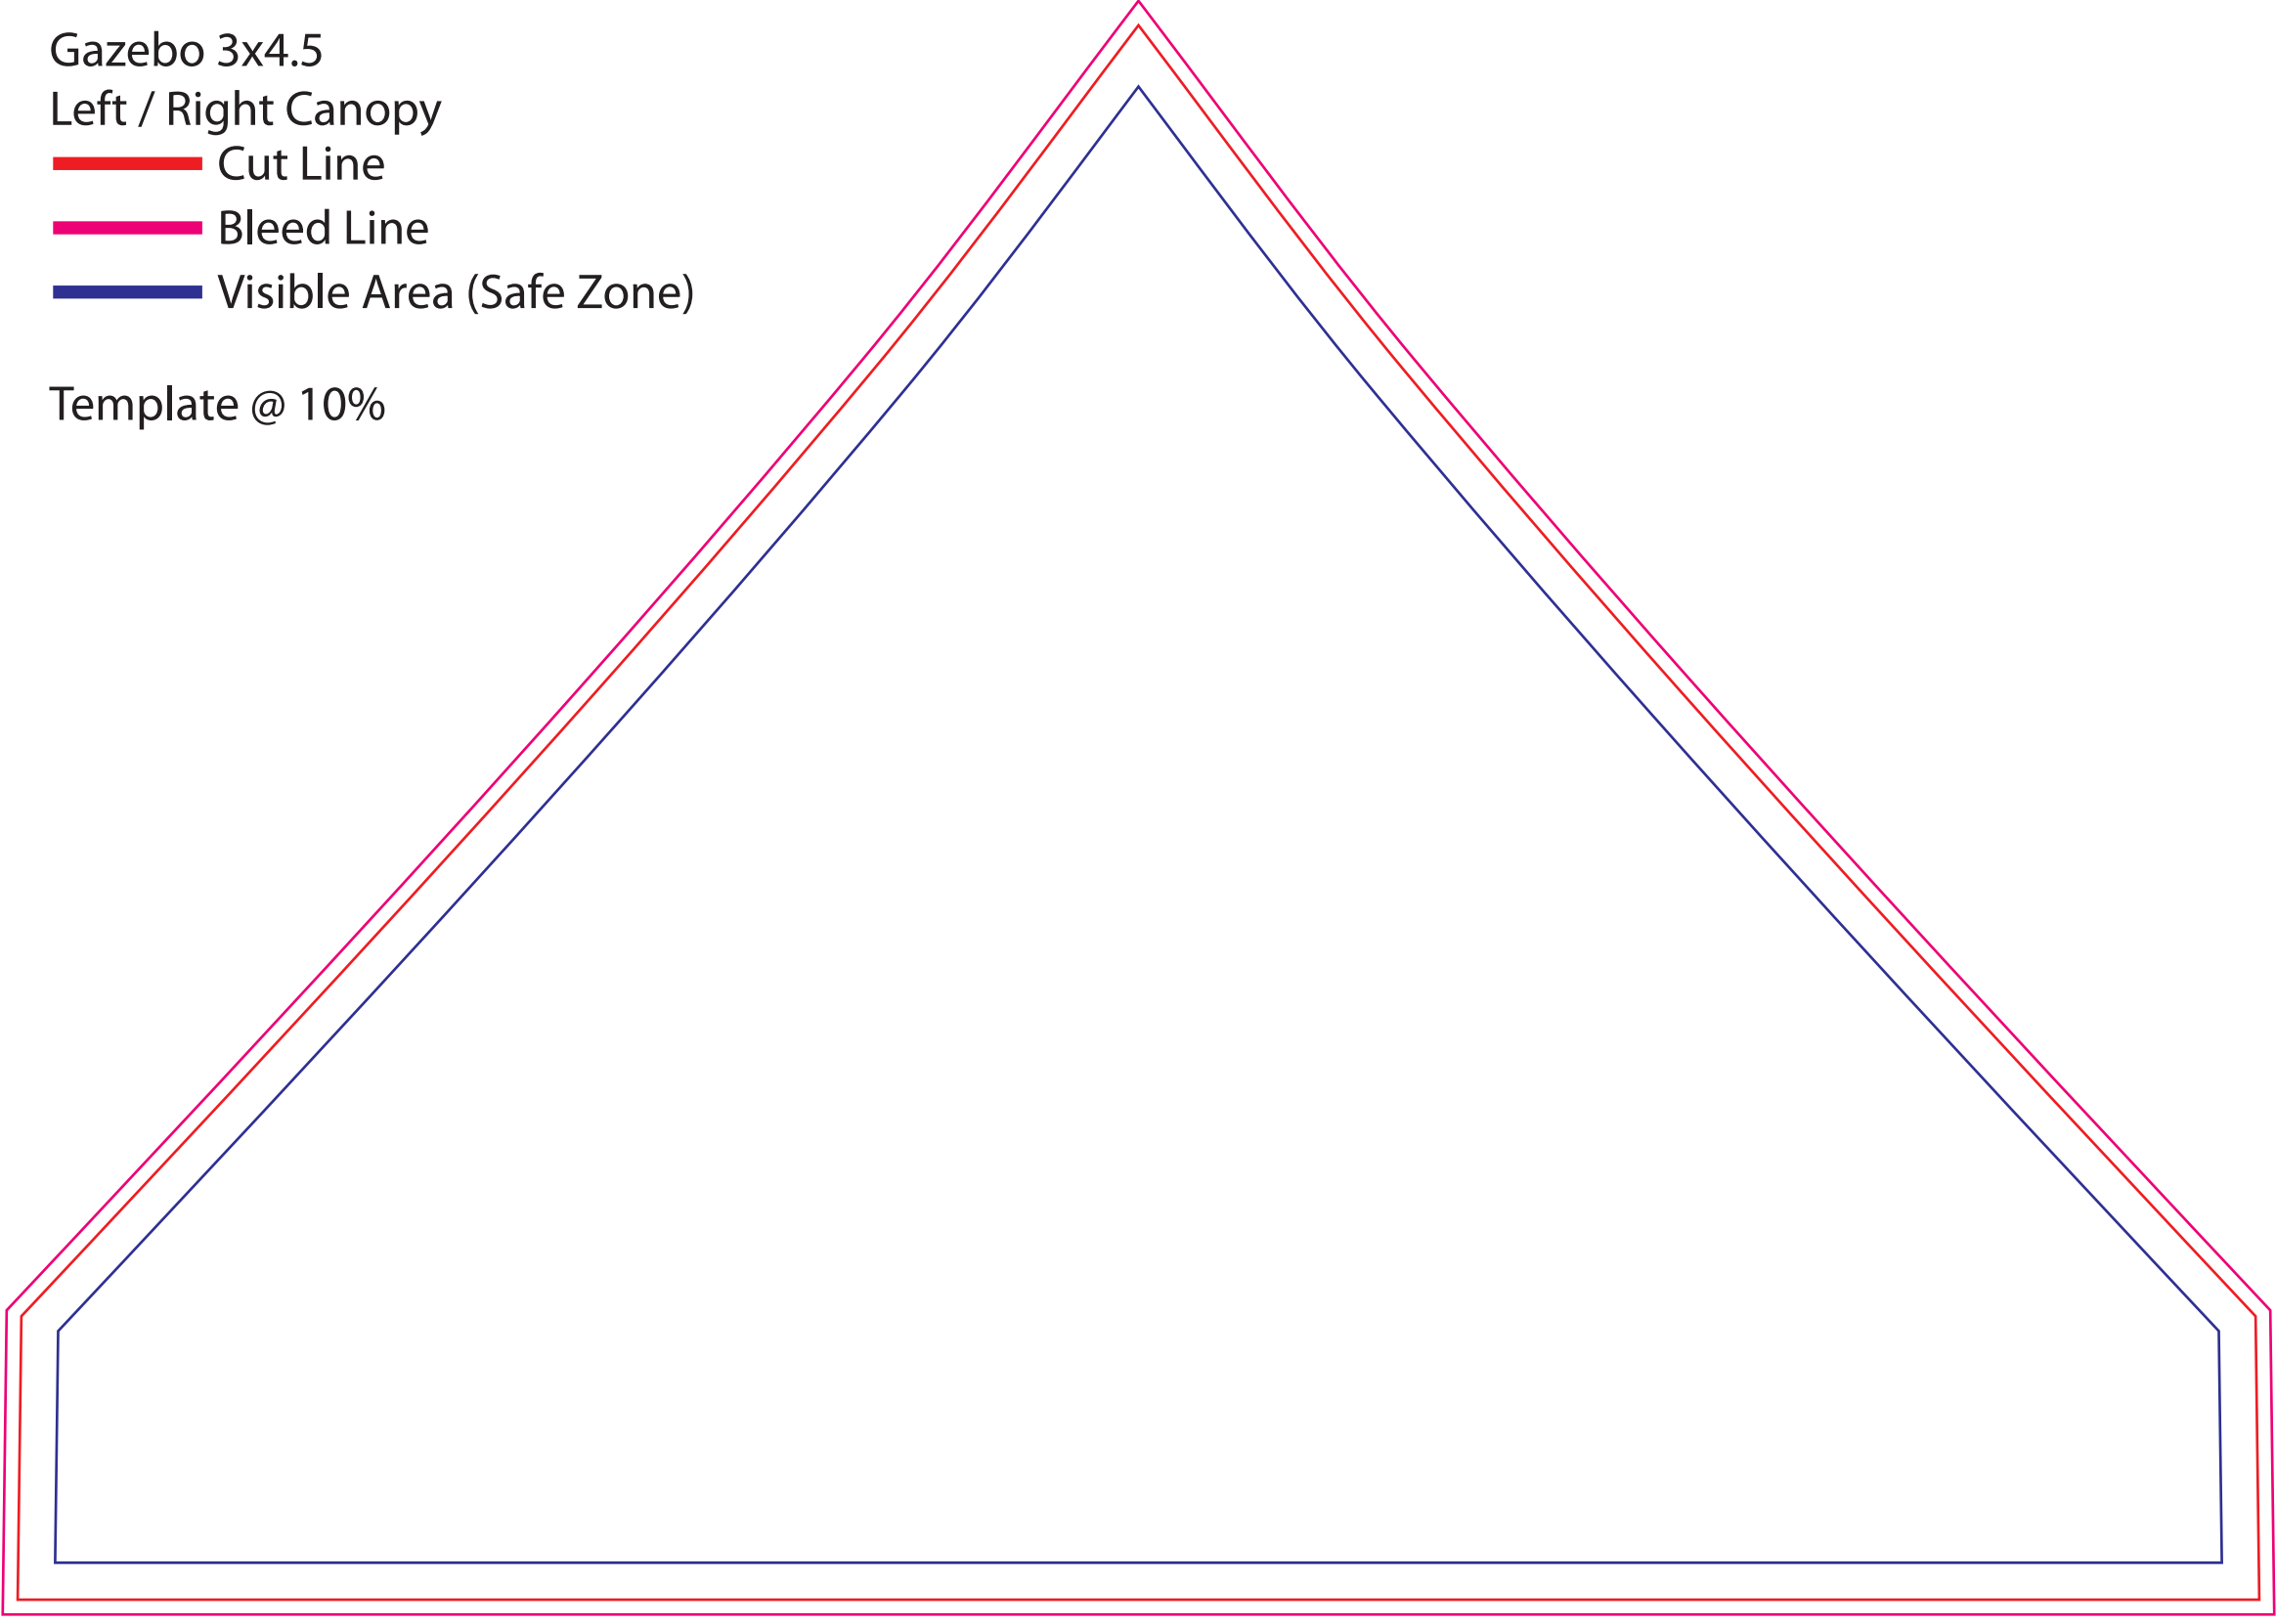

This template is @ 10% and is only a guide.

Gazebo 3x4.5  
Front / Back Canopy

-  Cut Line
-  Bleed Line
-  Visible Area (Safe Zone)

Template @ 10%

Gazebo 3x4.5

Left / Right Canopy

 Cut Line

 Bleed Line

 Visible Area (Safe Zone)

Template @ 10%

Gazebo 3x4.5

Back / Front Full Wall

 Cut Line

 Bleed Line

 Visible Area (Safe Zone)

Template @ 10%

Gazebo 3x4.5

Left / Right Full Wall

 Cut Line

 Bleed Line

 Visible Area (Safe Zone)

Template @ 10%

Gazebo 3x4.5

Left / Right Half Wall Single Sided

## Same Template For Both Sides

Gazebo 3x4.5

Left / Right Half Wall Double Sided

 Cut Line

 Bleed Line

 Visible Area (Safe Zone)

Template @ 10%