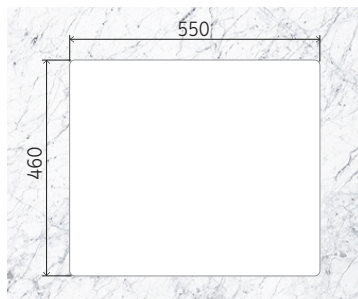

*Somente compartilhe esse material com pessoas físicas se tiver a evidência do consentimento.

Produto para uso interno | Arquivos BIM disponíveis em: tramontina.com.br/biblioteca

A Tramontina reserva-se o direito de modificar as informações da ficha técnica do produto sem aviso prévio. Todas as imagens são meramente ilustrativas.

Para mais informações acesse: tramontina.com.br