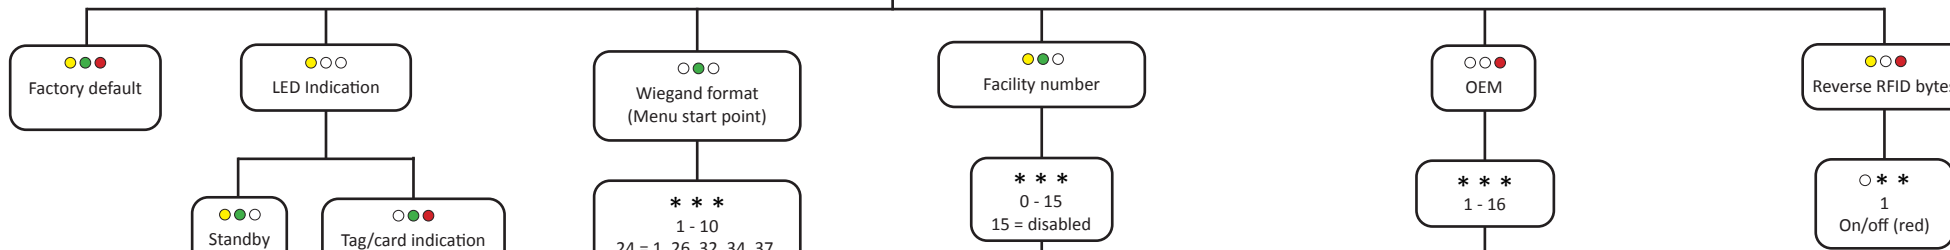

● = LED on
 ○ = LED off
 * = Variable/flash LED
 Show tag/card to shift state
 Hold tag/card in 2 seconds enter next row or save
 Exit: 10 seconds

●○○ (Standard)
 Setup mode
 Show a tag/card 3 times within 10 seconds after power on