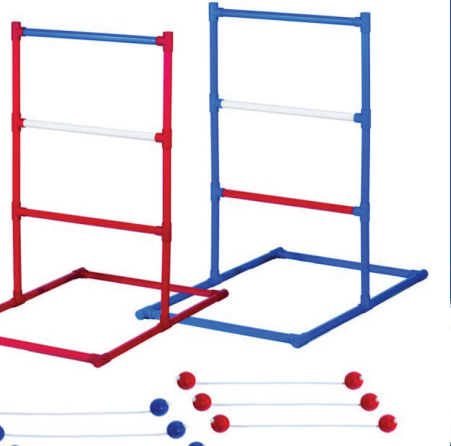

22 ounce, double wall insulated, keeps beverage cold for 20 hours and hot for 6 hours, handle flips open and locks closed SKU SS524, SS524SPGR, SS524SPBL

\$29.97

USA Bocce Set

red, white and blue, includes (8) all-weather 90mm resin balls and (1) 50mm pallino scoring jack, plus deluxe carrying bag SKU 52021