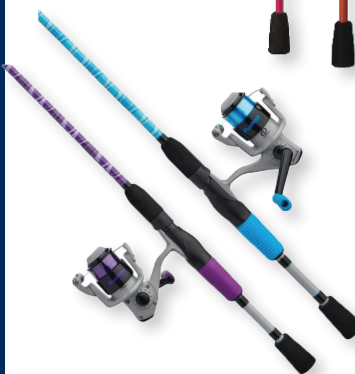

INDEPENDENCE WEEKEND SALE

BEHIND EVERY PROJECT IS A
True Value

$17.77
Shakespeare Amphibian Rod & Reel Combo
assorted colors, youth, 5ft 6in rod SKU 1367020, 1367019, 1367018

$89.97
Pflueger Trion Rod & Reel Combo
30x reel, eagle 6ft 6in rod SKU 1552760

$29.97
Ugly Stik Knife & Tumbler Gift Set
includes a 20 oz insulated tumbler and 7" fillet knife with sheath, perfect gift for anglers SKU 1549388

$19.97
Berkeley Fishing Gift Packs
choose from walleye or bass, includes fishing line, lure, soft baits and more SKU 1539910, 1539909

$29.99
Shakespeare Jellyfish Agility Rod & Reel Combo
assorted colors, 5ft 6 in M rods SKU 1532252, 1532253, 1532254, 1532255

$89.97
Abu Garcia Max Pro Rod & Reel Combo
assorted colors, Fenwick 30x reel, 7ft M rod SKU 1539871, 1539755, 1539872

Splash into Summer

$89.97
Igloo Polar Cooler
120 quart, holds ice up to 5 days, reinforced swing up handles with tie down loop, dual snap-fit latches, threaded drain plug, 188 can capacity, 18.2 lbs SKU 00044577

$44.97
Igloo Wheelie Rolling Cooler
38 quarts, reinforced tow handle, molded inside handles, stain and odor resistant liner, 8.76 lbs SKU 00034482

$24.97
Igloo Playmate Elite Cooler
16 quarts, push button lid, molded-in handle, 30 can capacity, 4.175 lbs SKU 00032645, 00043362

$69.97
Multi-Use Outdoor Table
44"x23"x52-1/2", durable station top, quick-connect faucet hooks to standard hose, large sink 12.5"x15", flexible drain hose, foldable legs for easy storage and transport SKU 18200

$17.97
H2O Go! Glitter Ring Swim Tube
46"x46" 198 lb capacity, comfortable headrest, two heavy duty handles SKU 43509E