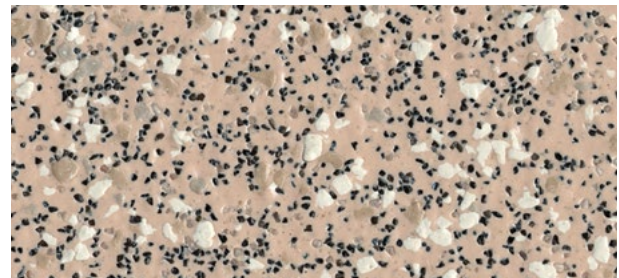

Snowstorm **4835** w/r 4930

Bisque **4860** w/r 4860

Barley **5500*** w/r 5500

Toffee **4825** w/r 4825

Whirlpool **4805** w/r 5570

Woodland Grey **4770** w/r 9120

Oystershell **4800** w/r 2010

Marine **4870** w/r 4700

Bluebell **5510*** w/r 5510

Seawater **5490*** w/r 5490

Steel Blue **4740** w/r 4910

Winter Dusk **4730** w/r 9120

Blackbird **5560*** w/r 5560

Nightsky **4760** w/r 4610

Grasshopper **5540*** w/r 5540

Forest Pine **4500** w/r 4350

Firestar **4790** w/r 4640

Galactic **4815** w/r 8640

w/r = weld rod NCS = Natural Colour System LRV = Light Reflectance Value

* Previously available as Polysafe Corona PUR colours

This product contains colour complementary design chips as part of its decoration.
* Refer to BRE Global ratings on www.greenbooklive.com