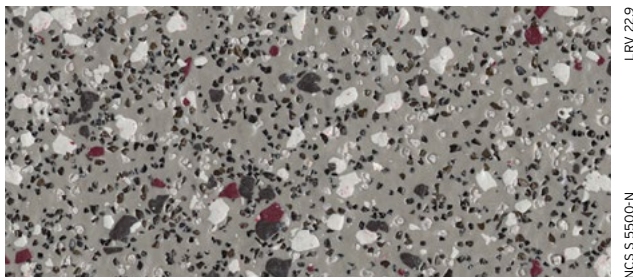

Snowstorm **4835** w/r 4930

Bisque **4860** w/r 4860

Barley **5500*** w/r 5500

Toffee **4825** w/r 4825

Whirlpool **4805** w/r 5570

Woodland Grey **4770** w/r 9120

Oystershell **4800** w/r 2010

Marine **4870** w/r 4700

Bluebell **5510*** w/r 5510

Seawater **5490*** w/r 5490

Steel Blue **4740** w/r 4910

Winter Dusk **4730** w/r 9120

Blackbird **5560*** w/r 5560

Nightsky **4760** w/r 4610

Grasshopper **5540*** w/r 5540

Forest Pine **4500** w/r 4350

Firestar **4790** w/r 4640

Galactic **4815** w/r 8640

w/r = weld rod NCS = Natural Colour System LRV = Light Reflectance Value

* Previously available as Polysafe Corona PUR colours

This product contains colour complementary design chips as part of its decoration.
* Refer to BRE Global ratings on www.greenbooklive.com