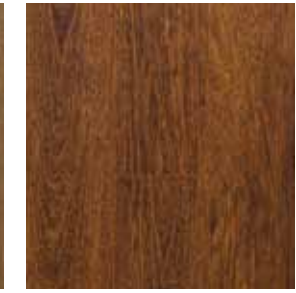

Merbau

Oakleaf Collection – Features

- » Real wide oak plank look. Long boards.
- » Matt brushed surface for ultimate elegance.
- » AC3 Surface Rating.
- » FSC Certified HDF.
- » Lifetime Structural Warranty.
- » Easy to install Loc System (Licensed by Flooring Industries).
- » Plank size: Length – 1.8/1.2/0.6m (combined), Width – 191mm, Thickness – 12.3mm
- » Pack size: 1.375sqm.

Classic Collection – Features

- » 65% Gloss Finish.
- » AC3 Surface Rating.
- » FSC Certified HDF.
- » 4 sides micro bevel.
- » Lifetime Structural Warranty.
- » Easy to install Loc System (Licensed by Flooring Industries).
- » Plank size: Length – 1215mm, Width – 125mm, Thickness – 12.3mm
- » Pack size: 1.515sqm.