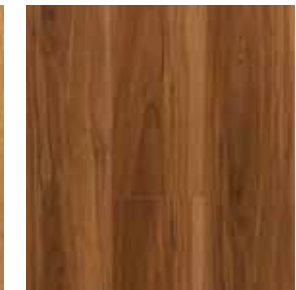

Preference Flooring's high quality standard and lifetime structural warranty ensure your lifelong enjoyment of the floor.

Burlywood

Seashell

Cornsilk

Rosybrown

Ivoryblack

Limesmoke

Wheat

Kempas

Spotted Gum

Merbau

Blackbutt

Antique Oak

Euro Oak

Walnut

Brazilian Oak