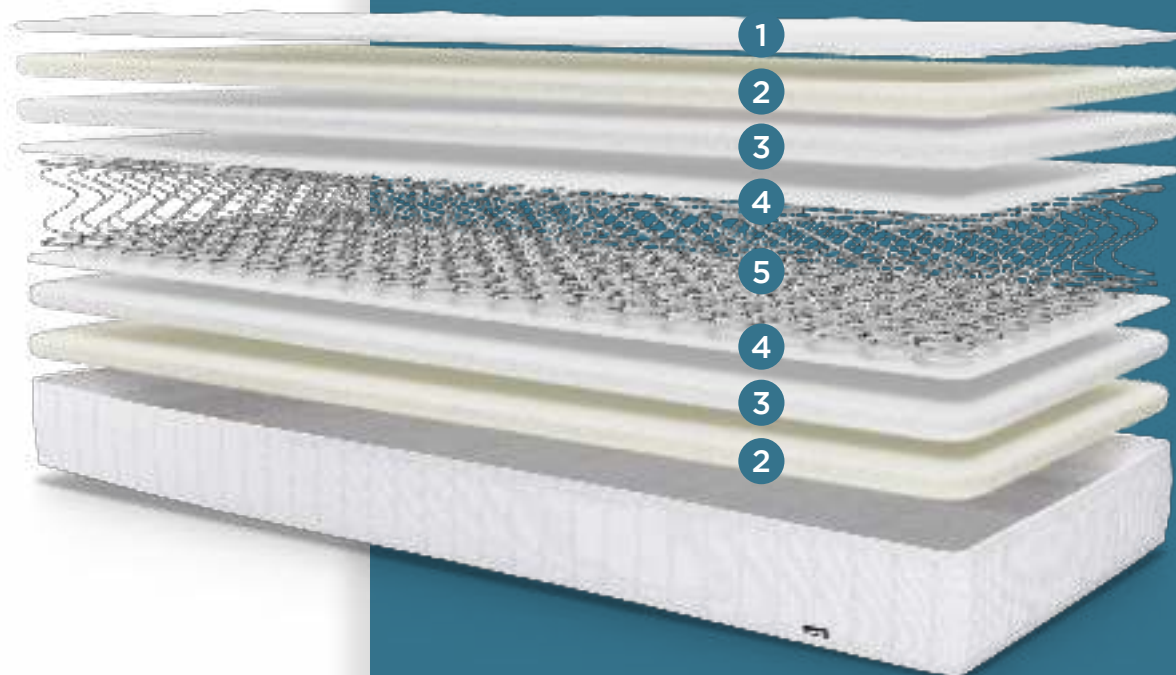

Product is sold subject to Jay-Be® standard terms and conditions. See full terms at jaybe.com/legal

Features

- A heavy duty, reliable solution for Guest Houses, Hotels and other contract environments.
- Deep sprung mattress with luxury lambswool filling for comfort and temperature regulation.
- Easy to wipe clean durable powder coat painted steel frame.
- Fully automatic folding legs make it easy to open and close in seconds.
- Full width headboard† with a Beech effect finish.
- FSC Certified Wood – harvested from 100% approved, traceable, sustainable and ethical sources.
- Foot end to keep your mattress in place.
- Heavy duty 360° castors for easy manoeuvrability.
- J-Text sprung base system for durability, support and comfort.
- Made with sustainably sourced, recyclable materials reducing landfill waste.
- Exceeds British, European and North American safety standards.

† This product requires assembly with its headboard.

Deep Sprung

Crown Premier Single with a Deep Sprung Core mattress

106801

Feel good, sleep well.™

100% foam free

Recyclable steel frame

Helping protect wildlife

Sustainable e-Fibre

FSC certified wood

Mattress option

Crown Premier Single

Deep Sprung Core mattress

- 1 Traditional hand-tufted construction.**
- 1 Performance layer of wool.**
Naturally improving the fire resistance of the mattress and actively wicking away moisture.
- 2 Breathable Rebound e-Fibre comfort layer.**
Smart polyester fibres bonded together into a breathable comfort layer.
- 3 High density e-Fibre insulator.**
Helps to prevent spring feel.
- 4 Deep Sprung Core layer.**
High density deep spring interior for evenly distributed support.