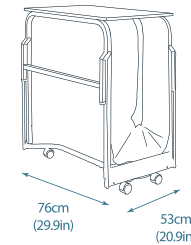

Frame
BS EN 1725

Mattress
BS EN 597-1 - FR requirement
BS EN 597-2 - FR requirement
BS 6807 - Clause 9 (Source 5) FR requirement
BS 7177 Contract - FR requirements
16 CFR 1633 Standard

Made in the UK

Lifetime frame guarantee

Mattress depth

J-Text sprung base

360° castors

*The Crown Premier features contract standard fire resistant wool layers.
5 year frame guarantee when used in contract environments.

Product is sold subject to Jay-Be® standard terms and conditions. See full terms at jaybe.com/legal

Features

- A heavy duty, reliable solution for Guest Houses, Hotels and other contract environments.
- Deep sprung mattress with luxury lambswool filling for comfort and temperature regulation.
- Easy to wipe clean durable powder coat painted steel frame.
- Fully automatic folding legs make it easy to open and close in seconds.
- Full width headboard† with a Beech effect finish.
- FSC Certified Wood – harvested from 100% approved, traceable, sustainable and ethical sources.
- Foot end to keep your mattress in place.
- Heavy duty 360° castors for easy manoeuvrability.
- J-Text sprung base system for durability, support and comfort.
- Made with sustainably sourced, recyclable materials reducing landfill waste.
- Exceeds British, European and North American safety standards.

† This product requires assembly with its headboard.