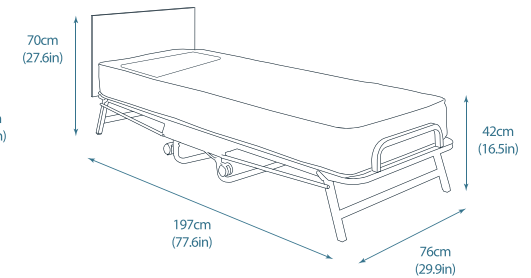

Frame
BS EN 1725

Mattress
BS EN 597-1 - FR requirement
BS EN 597-2 - FR requirement
BS 6807 - Clause 9 (Source 5) FR requirement
BS 7177 Contract - FR requirements
16 CFR 1633 Standard

Made in the UK

Lifetime frame guarantee

Mattress depth

J-Text sprung base

360° castors

*The Crown Premier features contract standard fire resistant wool layers.
5 year frame guarantee when used in contract environments.

Product is sold subject to Jay-Be® standard terms and conditions. See full terms at jaybe.com/legal

Features

- A heavy duty, reliable solution for Guest Houses, Hotels and other contract environments.
- Deep sprung mattress with luxury lambswool filling for comfort and temperature regulation.
- Easy to wipe clean durable powder coat painted steel frame.
- Fully automatic folding legs make it easy to open and close in seconds.
- Full width headboard† with a Beech effect finish.
- FSC Certified Wood – harvested from 100% approved, traceable, sustainable and ethical sources.
- Foot end to keep your mattress in place.
- Heavy duty 360° castors for easy manoeuvrability.
- J-Text sprung base system for durability, support and comfort.
- Made with sustainably sourced, recyclable materials reducing landfill waste.
- Exceeds British, European and North American safety standards.

† This product requires assembly with its headboard.