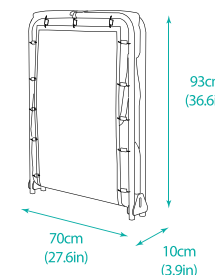

Value Single with a Rebound e-Fibre mattress

101701