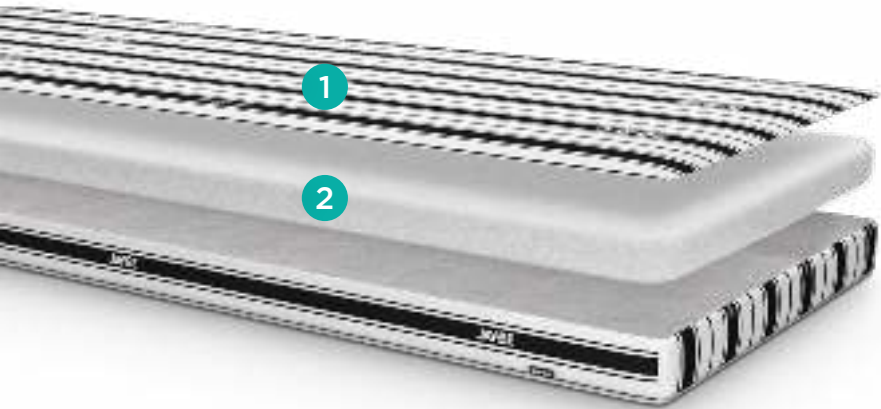

100% foam free

Recyclable steel

Recyclable plastic

Helping protect wildlife

Sustainable e-Fibre

Product shown with a Memory e-Fibre mattress.

Features

- Lightweight and easy to carry perfect for camping or travel.
- Compact design for easy storage.
- J-Text sprung base system for durability, support and comfort.
- Durable powder coat paint finish.
- Made with sustainably sourced, recyclable materials reducing landfill waste.
- Exceeds British and European safety standards.

Value Single with a Rebound e-Fibre mattress

101701

Value Single with a Memory e-Fibre mattress

101710

Guarantees

Frame: Lifetime

Mattress: 1 year

Product is sold subject to Jay-Be® standard terms and conditions. See full terms at jaybe.com/legal

Mattress options

Value Single

Rebound e-Fibre® mattress

- 1 Soft woven fabric cover.
- 2 Breathable Rebound e-Fibre comfort layer.
Smart polyester fibres bonded together into a breathable comfort layer.

Memory e-Fibre® mattress