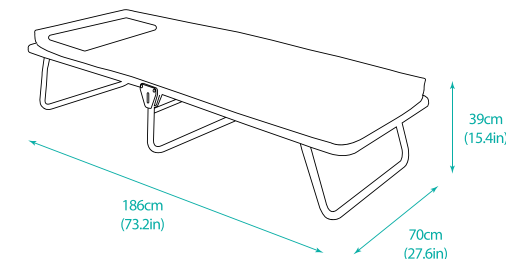

Value Single with a Rebound e-Fibre mattress

101701