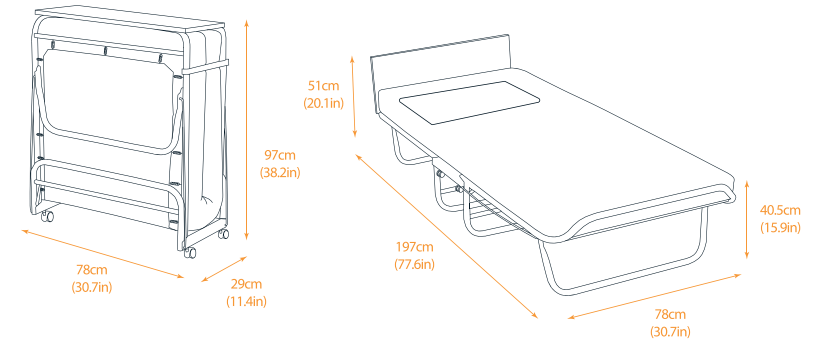

Certifications

Tested and certified by UKAS accredited testing houses North American safety standards.

Frame BS EN 1725	Mattress BS EN 597-1 - FR requirement BS EN 597-2 - FR requirement BS 6807 - Clause 9 (Source 5) FR requirement BS 7177 Contract - FR requirements 16 CFR 1633 Standard

Made in the UK

Lifetime frame guarantee

Mattress depth

J-Text sprung base

360° castors

†This folding bed features a Performance e-Fibre mattress so it is suitable for use in contract environments.

5 year frame guarantee when used in contract environments.

Product is sold subject to Jay-Be® standard terms and conditions. See full terms at jaybe.com/legal

Features

- Practical and reliable solution for Guest Houses, Hotels and other contract environments.
- Specifically made to meet the legal requirements for contract use.
- Fully automatic folding legs make it easy to open and close in seconds.
- Full width headboard† with a Walnut effect finish.
- FSC Certified Wood – harvested from 100% approved, traceable, sustainable and ethical sources.
- Foot end to keep your mattress in place.
- 360° castors† for easy manoeuvrability.
- J-Text sprung base system for durability, support and comfort.
- Durable powder coat paint finish.
- Made with sustainably sourced, recyclable materials reducing landfill waste.
- Exceeds British, European and North American safety standards.

Visitor Contract Single with a Performance e-Fibre mattress

107802

† This product requires assembly with its castors and headboard.

Feel good, sleep well.™

100% foam free

Recyclable steel frame

Recyclable plastic brackets

Helping protect wildlife

Sustainable e-Fibre

FSC certified wood