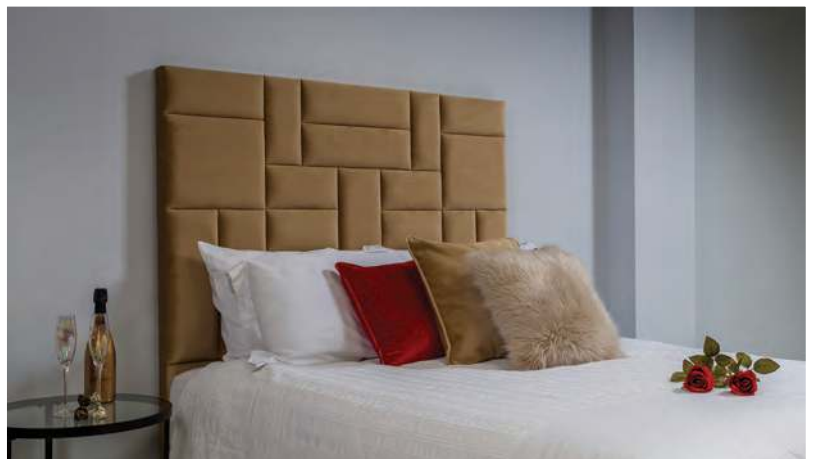

SPECIFICATIONS

While every care is taken in the compilation of this brochure, the colours and textures shown can only be as accurate as printing methods allow. Accuracy cannot be guaranteed and images should be taken as a guide only.

All dimensions are approximate.

We reserve the right to alter specifications without prior notice.

DELIVERY

We can provide a standard delivery to your retailer or direct to your home. Please ask your retailer for information.

For our full range of furniture, headboards, beds and mattresses please visit our website: stuartjones.co.uk

WOOD AND PAINT FINISHES

Natural Beech   Sand   Chestnut   Walnut   Dove   Ebony   Snow

Due to the natural variations in the wood grain, there may be slight differences in the colour finish.