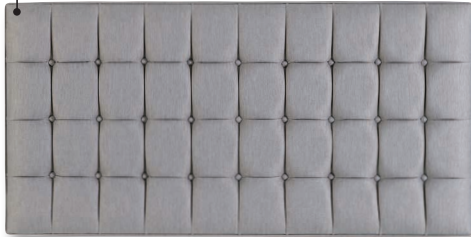

Seville

A classic rectangular Euro-Wide headboard with a decorative brass studded full length border and deeply upholstered plain central panel.

Size: 134cm high by 9cm deep. Shown above in Biscuit Weave upholstered fabric.

Size: 66cm high by 7cm deep.
Shown above in Barley upholstered fabric.

Juliet

A deeply padded twinned panel headboard with upholstered back board.

Size: 70cm high by 10cm deep.
Shown above in Plain Tan upholstered fabric.

Olivia

A contemporary headboard with a series of hand pleated squares and deep-buttoned detailing.

Size: 70cm high by 6cm deep.
Shown below in Herringbone Grey upholstered fabric.

Emily

Uncluttered and yet elegant, this softly rounded headboard lends prominence to your choice of fabric.

Size: 66cm high by 7cm deep.
Shown above in Biscuit Weave upholstered fabric.

Grace

A deeply upholstered modern headboard design with three rows of deep-buttoned squares.

Size: 77cm high by 9cm deep.
Shown above in Black Sienna Narrow Cord.