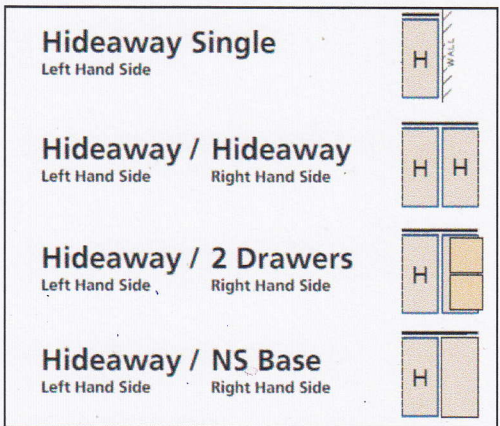

HIDEAWAY DIVAN

<p>Non-spring platform top divans</p>	<ul style="list-style-type: none"> ▪ Solid top providing a supportive foundation for a firmer feel ▪ This divan base is cunningly disguised but provides the ultimate storage option ▪ Storage capacity: <ul style="list-style-type: none"> Single: 90 x 190cm = 0.45 cubic metres Double: 135 x 190cm – each divan half = 0.34 cubic metres Kingsize: 150 x 200cm – each divan half = 0.40 cubic metres Super Kingsize: 180 x 200cm – each divan half = 0.48 cubic metres
<p>A unique choice of hidden storage options</p>	<ul style="list-style-type: none"> ▪ Offering a significant increase in storage capacity compared with traditional drawer divans
<p>Storage areas are concealed behind upholstered deep pleated valances which cover the full height of the divan base.</p>	<ul style="list-style-type: none"> ▪ These practical and flexible valances provide an exquisite tailored finish and attractive detailing, whilst ensuring easy access to stored items.
<p>A choice of upholstery fabrics</p>	<ul style="list-style-type: none"> ▪ For personal choice and to match interior furnishings
<p>High quality castors</p>	<ul style="list-style-type: none"> ▪ For ease of movement

This divan is 100% recyclable at the end of its life

Sizes	
90 x 190cm	= Single
135 x 190cm	= Double
150 x 200cm	= King
180 x 200cm	= Super King

Please note
The height of a Hideaway base is approximately 10cm higher than the standard divan base