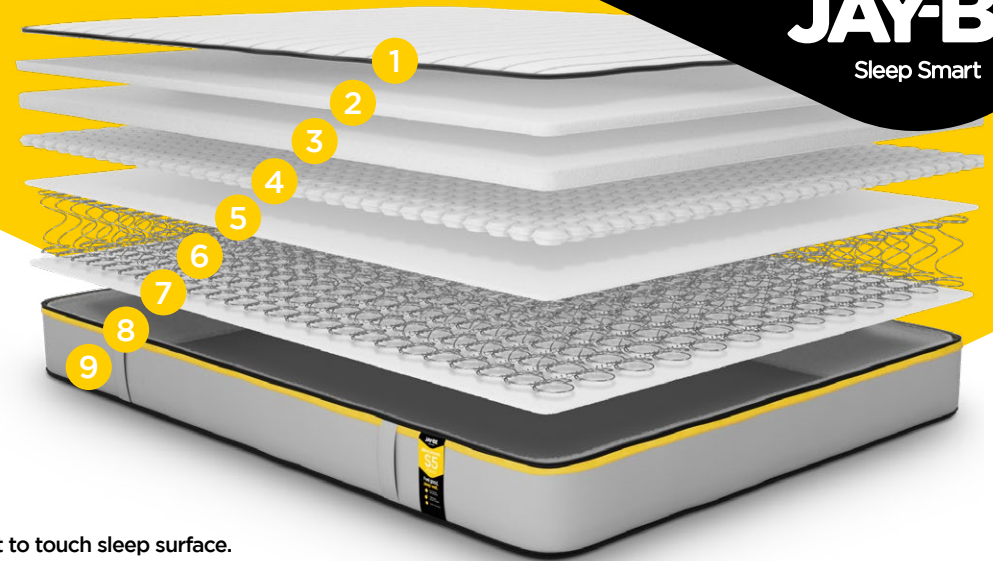

Deep e-Spring  
Core layer

Micro e-Pocket  
System

Open cell structure  
for temperature  
regulation.

100% foam free,  
free from harmful  
chemical emissions.

Easy care non flip  
mattress, rotate  
regularly.

### What's inside?

- 1 Knitted fabric for a soft to touch sleep surface.
- 2 Advance e-Fibre® for extra fine luxury comfort.
- 3 Rebound e-Fibre for contour support.
- 4 Micro e-Pocket® springs for adaptable support.
- 5 High density eco insulator.
- 6 Deep e-Spring™ core for evenly distributed support.
- 7 High density e-Fibre base layer.
- 8 Handles for ease of movement.
- 9 Padded border for increased durability.