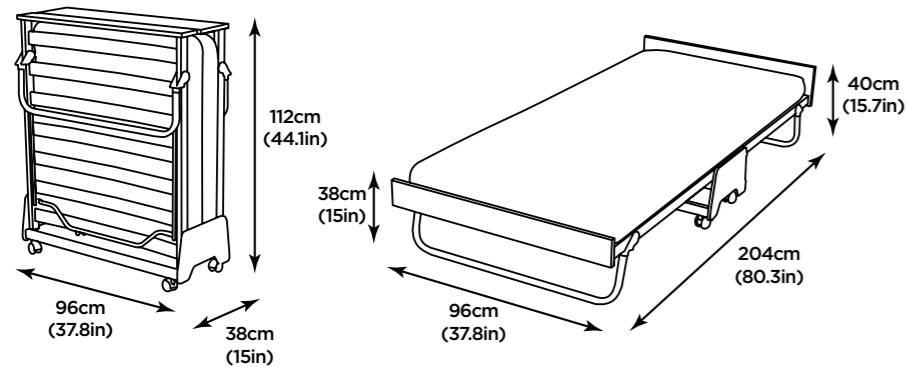

Dimensions & Packaging

Packed size: 97 x 39 x 117cm (0.44m³) Weight: 34.7kg / 76.4lb

Bed weight: 31kg / 68.3lb

Space under bed when open: 22cm (8.7in)

Mattress dimensions: W88cm (34.6in) L199cm (78.3in) D10cm (3.9in)*