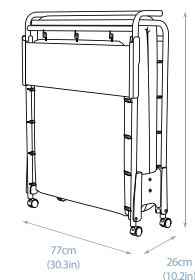

Revolution Single with a Rebound e-Fibre mattress

108801