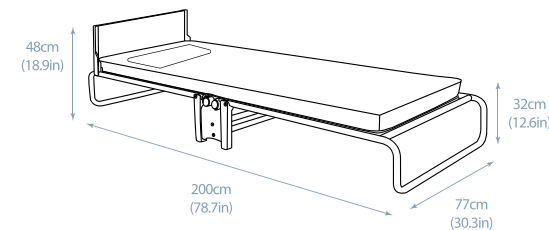

Revolution Single with a Rebound e-Fibre mattress

108801